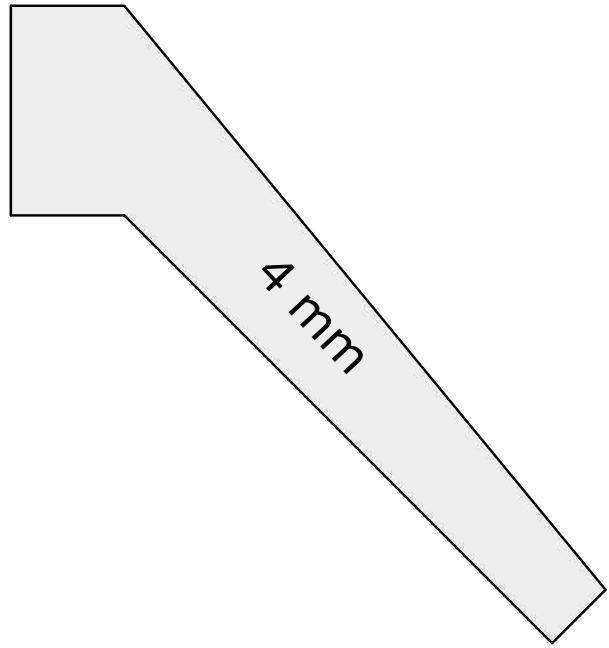

DM Idea

Scroll saw patterns & Woodworking plans

Witcher's Silver Sword

www.dmidea.eu

DM Idea -youtube

danielmiskoidea@gmail.com

1:1 Scale