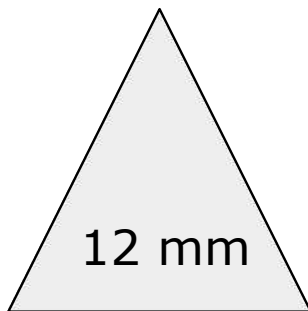

DM Idea

Scroll saw patterns & Woodworking plans

Witcher's Silver Sword

www.dmidea.eu

DM Idea -youtube

danielmiskoidea@gmail.com

1:1 Scale