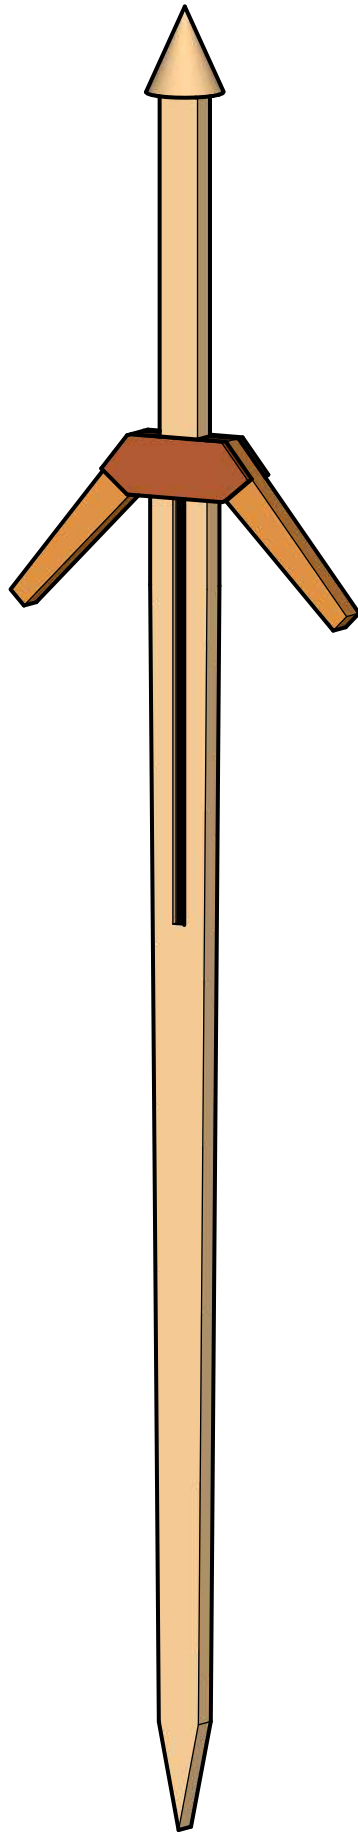

DM Idea

Scroll saw patterns & Woodworking plans

Witcher's Silver Sword

www.dmidea.eu

DM Idea -youtube

danielmiskoidea@gmail.com

1:1 Scale