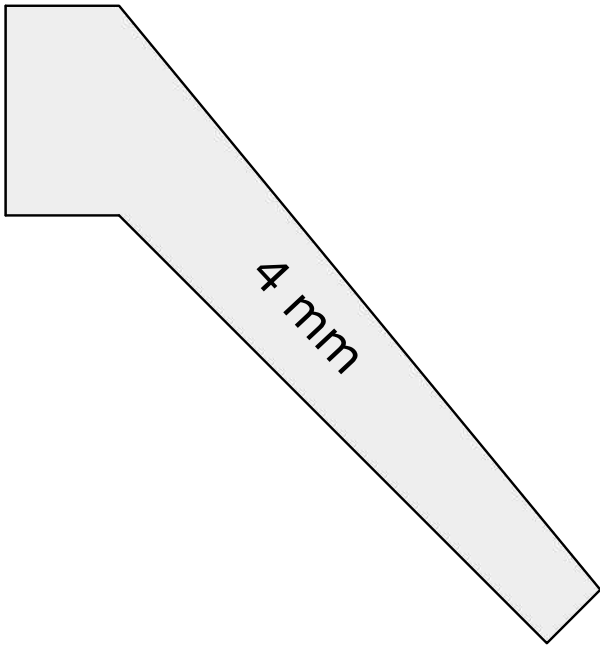

DM Idea

Scroll saw patterns & Woodworking plans

Witcher's Silver Sword

www.dmidea.eu

DM Idea -youtube

danielmiskoidea@gmail.com

1:1 Scale