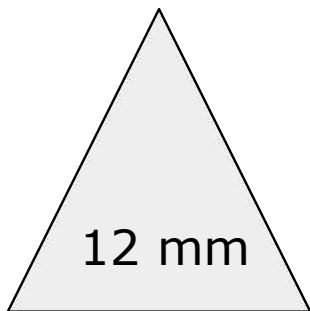

DM Idea

Scroll saw patterns & Woodworking plans

Witcher's Silver Sword

www.dmidea.eu

DM Idea -youtube

danielmiskoidea@gmail.com

1:1 Scale