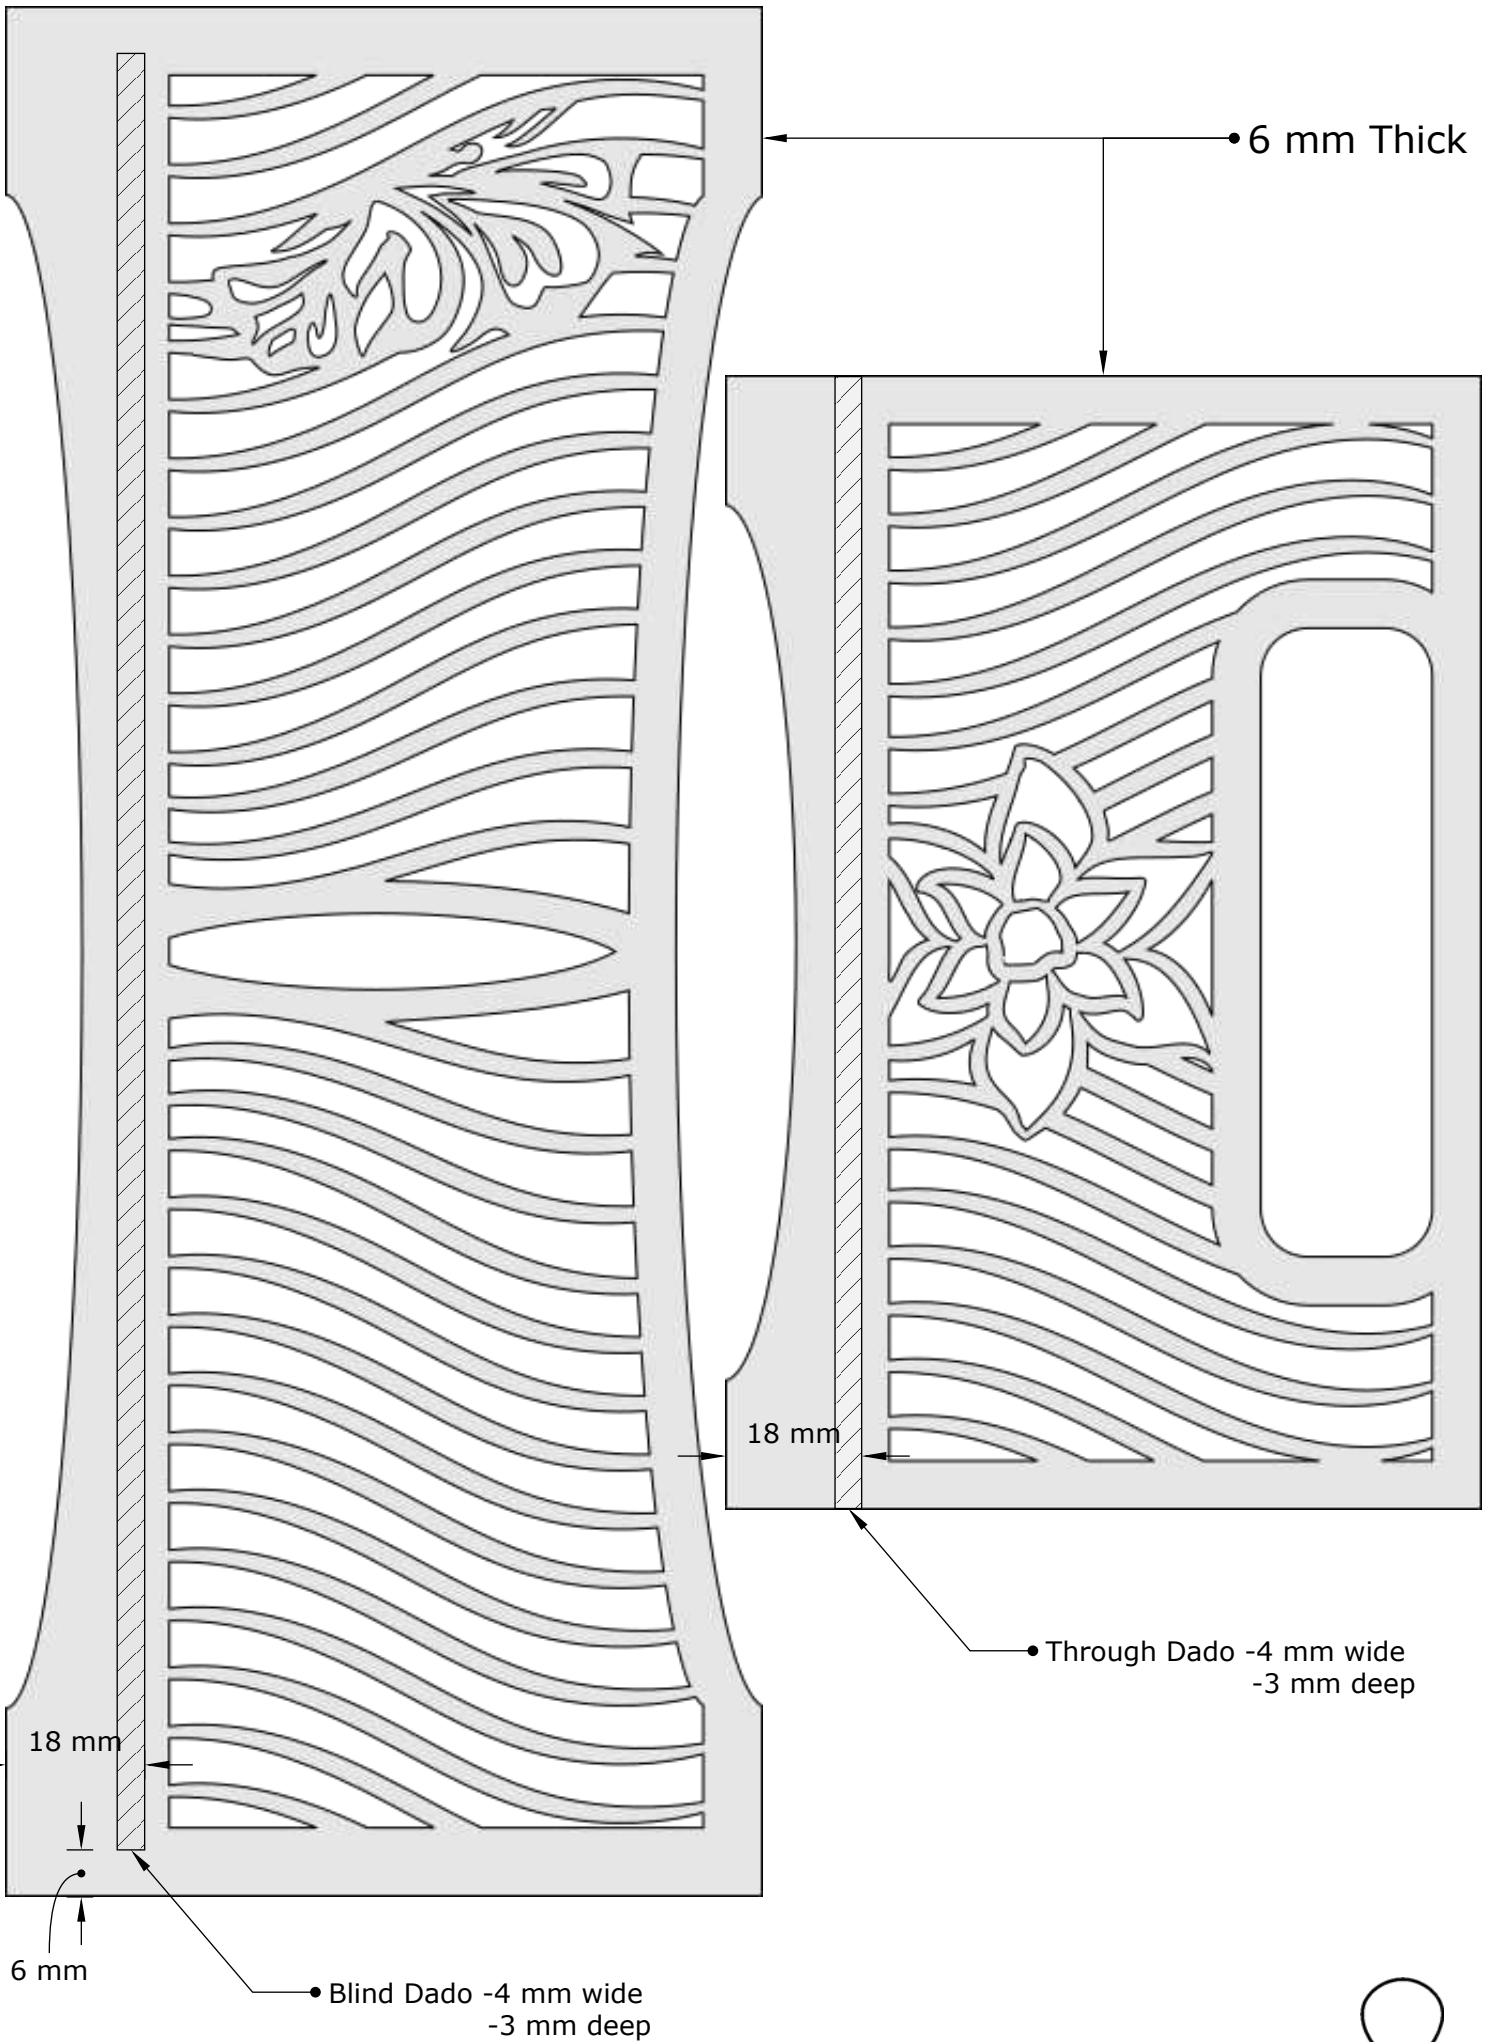

DM Idea

Scroll saw patterns & Woodworking plans

Scroll Saw Basket out of Plywood

www.dmidea.eu

DM Idea -youtube

danielmiskoidea@gmail.com

Patterns for personal use only.

Copyright Daniel Misko 2017