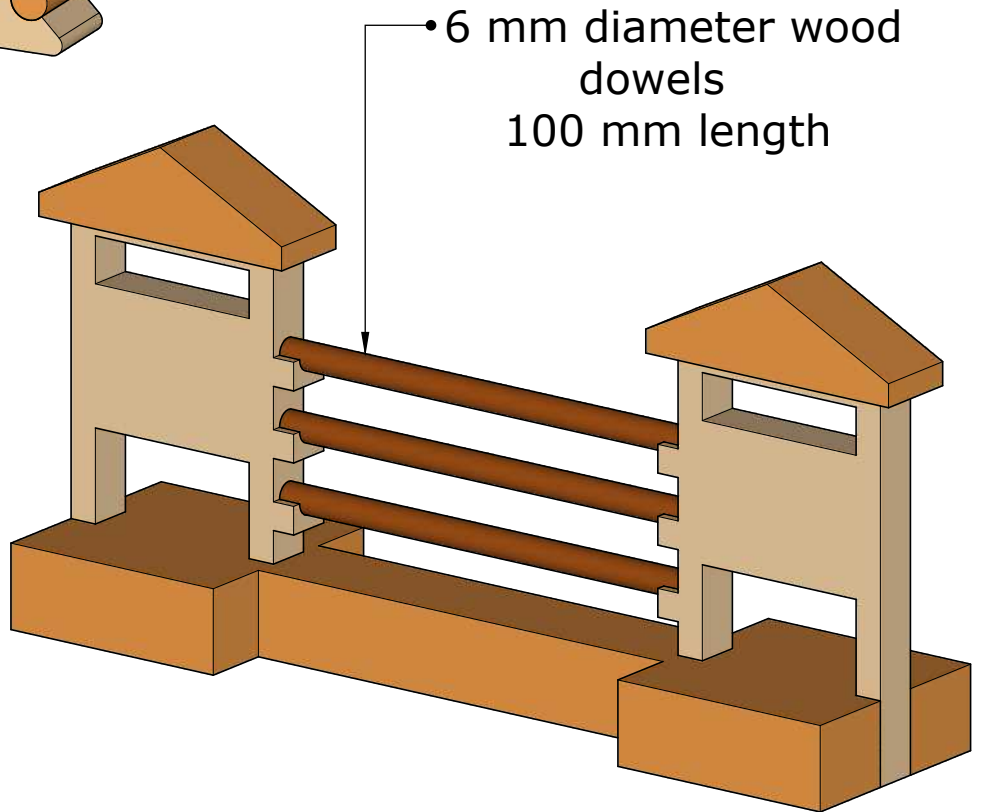

DM Idea

Scroll saw patterns & Woodworking plans

Horse Parkour vol.2

www.dmidea.eu

DM Idea -YouTube

danielmiskoidea@gmail.com

• 8 mm diameter wood dowels
150 mm length

• 6 mm diameter wood
dowels
100 mm length

18 mm Thick

18 mm Thick

18 mm Thick

18 mm Thick

6 mm Thick

Horse

Pony