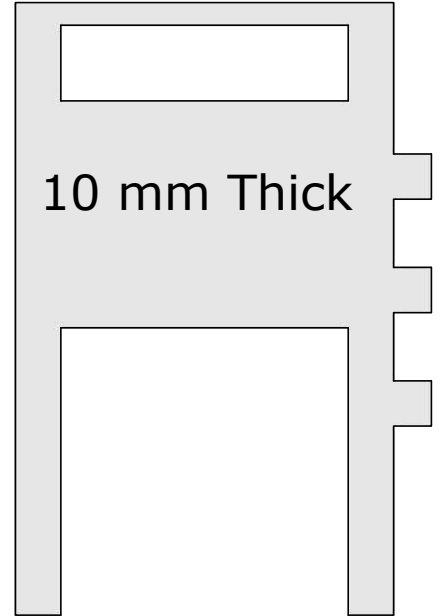

DM Idea

Scroll saw patterns & Woodworking plans

Horse Parkour vol.2

www.dmidea.eu

DM Idea -YouTube

danielmiskoidea@gmail.com

• 8 mm diameter wood dowels
150 mm length

• 6 mm diameter wood
dowels
100 mm length

18 mm Thick

18 mm Thick

18 mm Thick

18 mm Thick

6 mm Thick

Horse

Pony