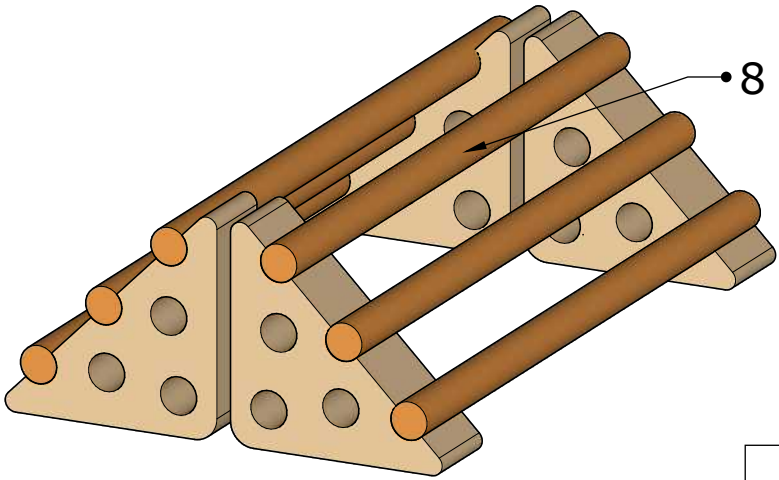

DM Idea

Scroll saw patterns & Woodworking plans

Horse Parkour vol.2

www.dmidea.eu

DM Idea -YouTube

danielmiskoidea@gmail.com

• 8 mm diameter wood dowels
150 mm length

• 6 mm diameter wood
dowels
100 mm length

18 mm Thick

18 mm Thick

18 mm Thick

18 mm Thick

6 mm Thick

Horse

Pony