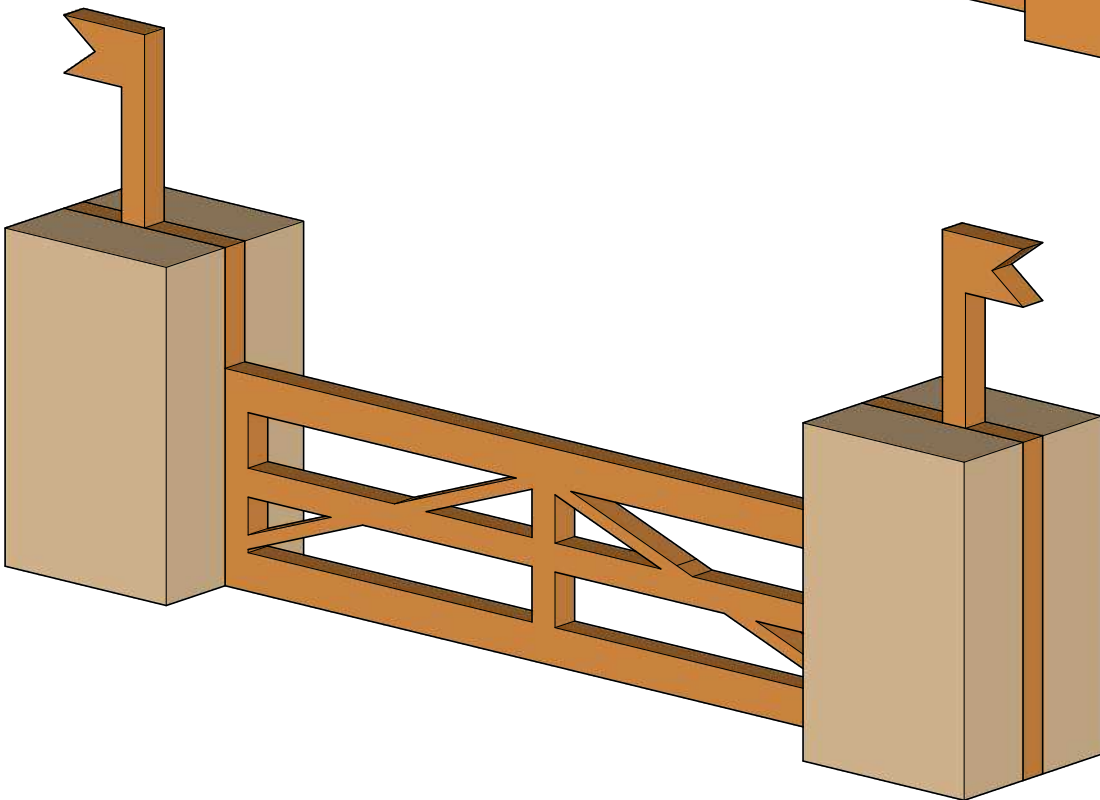

DM Idea

Scroll saw patterns & Woodworking plans

Horse Parkour vol.2

www.dmidea.eu

DM Idea -YouTube

danielmiskoidea@gmail.com

• 8 mm diameter wood dowels
150 mm length

• 6 mm diameter wood
dowels
100 mm length

18 mm Thick

18 mm Thick

18 mm Thick

18 mm Thick

6 mm Thick

Horse

Pony