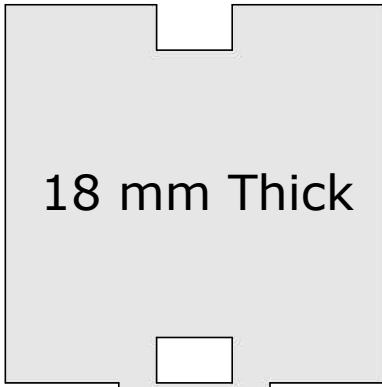

DM Idea

Scroll saw patterns & Woodworking plans

Horse Parkour vol.2

www.dmidea.eu

DM Idea -YouTube

danielmiskoidea@gmail.com

• 8 mm diameter wood dowels
150 mm length

• 6 mm diameter wood
dowels
100 mm length

18 mm Thick

18 mm Thick

18 mm Thick

18 mm Thick

6 mm Thick

Horse

Pony