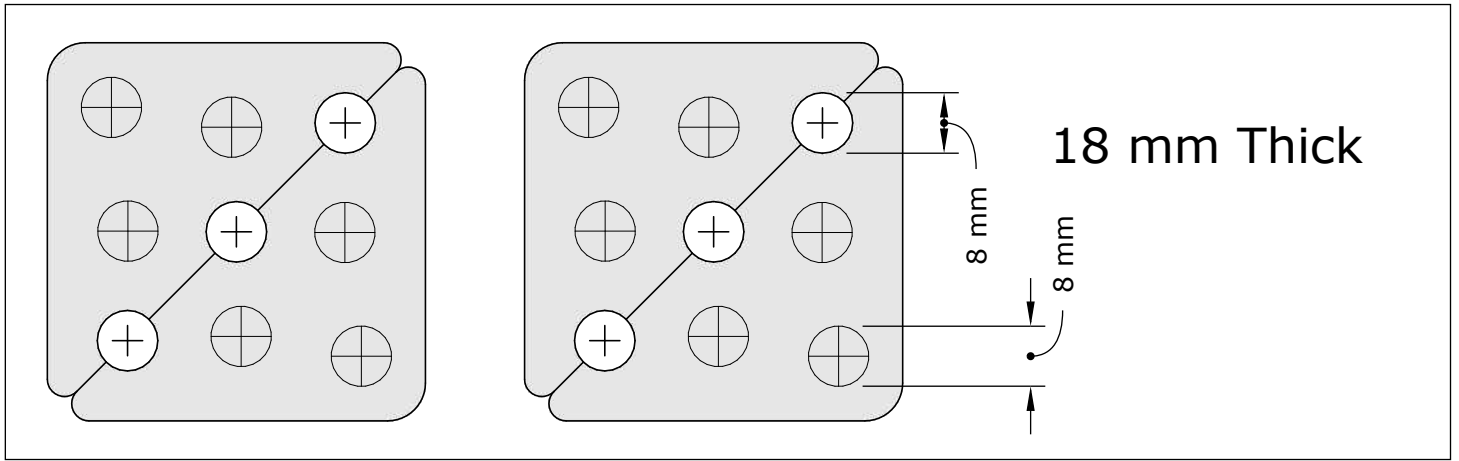

DM Idea

Scroll saw patterns & Woodworking plans

Horse Parkour vol.2

www.dmidea.eu

DM Idea -YouTube

danielmiskoidea@gmail.com

• 8 mm diameter wood dowels
150 mm length

• 6 mm diameter wood
dowels
100 mm length

18 mm Thick

18 mm Thick

18 mm Thick

18 mm Thick

6 mm Thick

Horse

Pony