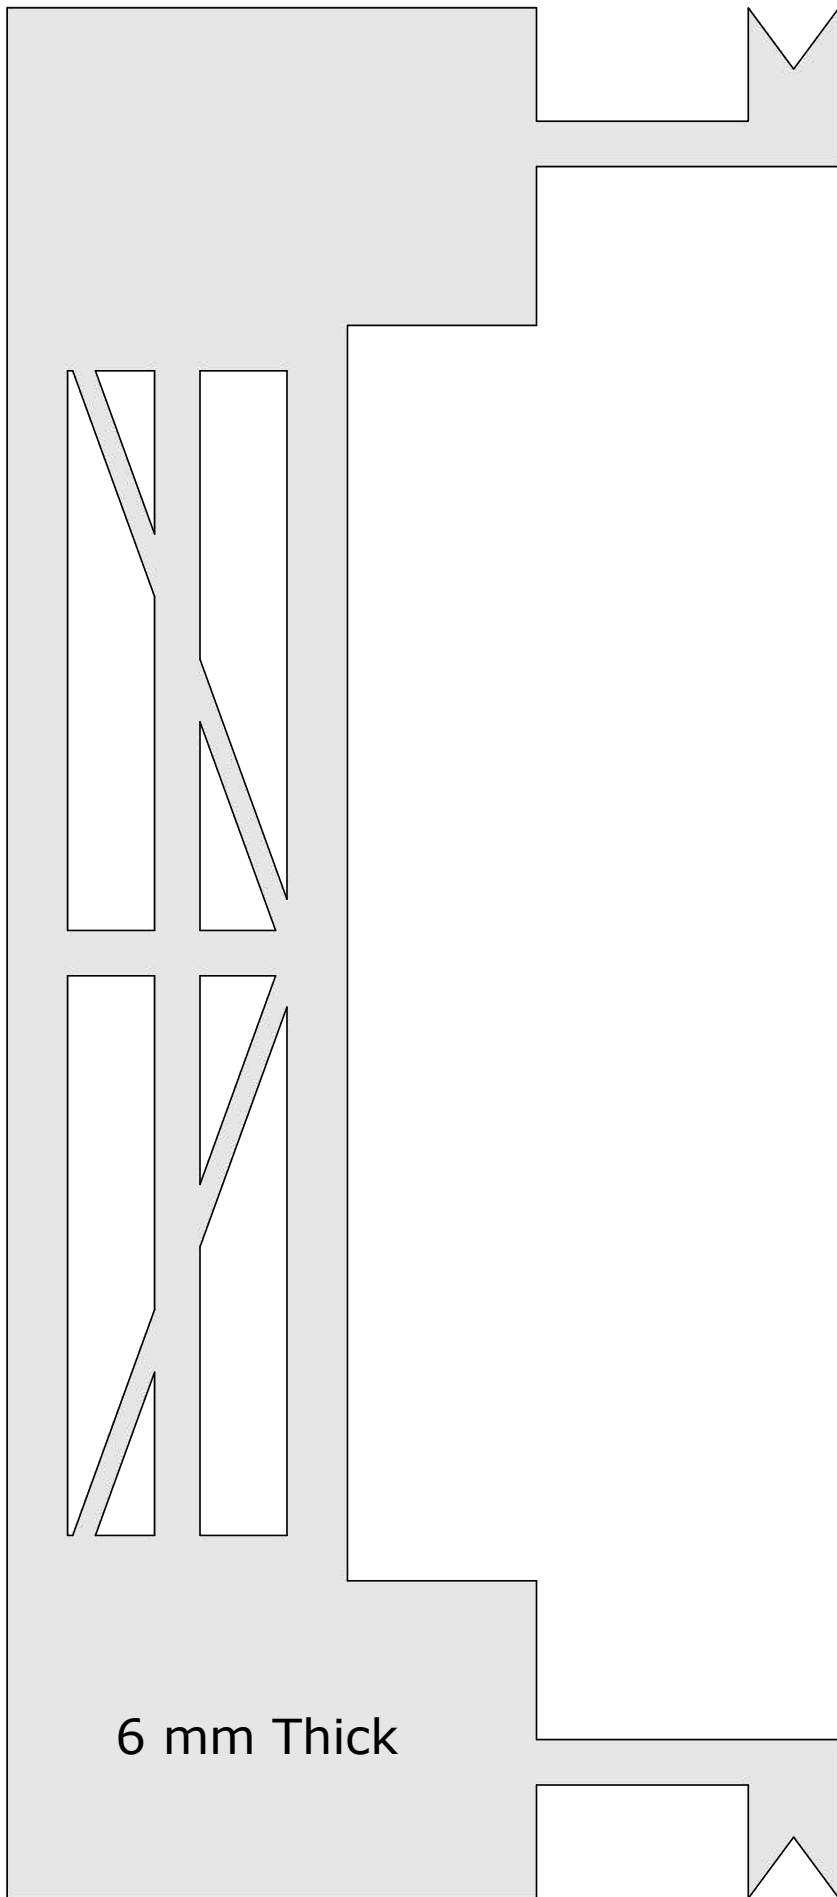

DM Idea

Scroll saw patterns & Woodworking plans

Horse Parkour vol.2

www.dmidea.eu

DM Idea -YouTube

danielmiskoidea@gmail.com

• 8 mm diameter wood dowels
150 mm length

• 6 mm diameter wood
dowels
100 mm length

18 mm Thick

18 mm Thick

18 mm Thick

18 mm Thick

6 mm Thick

Horse

Pony