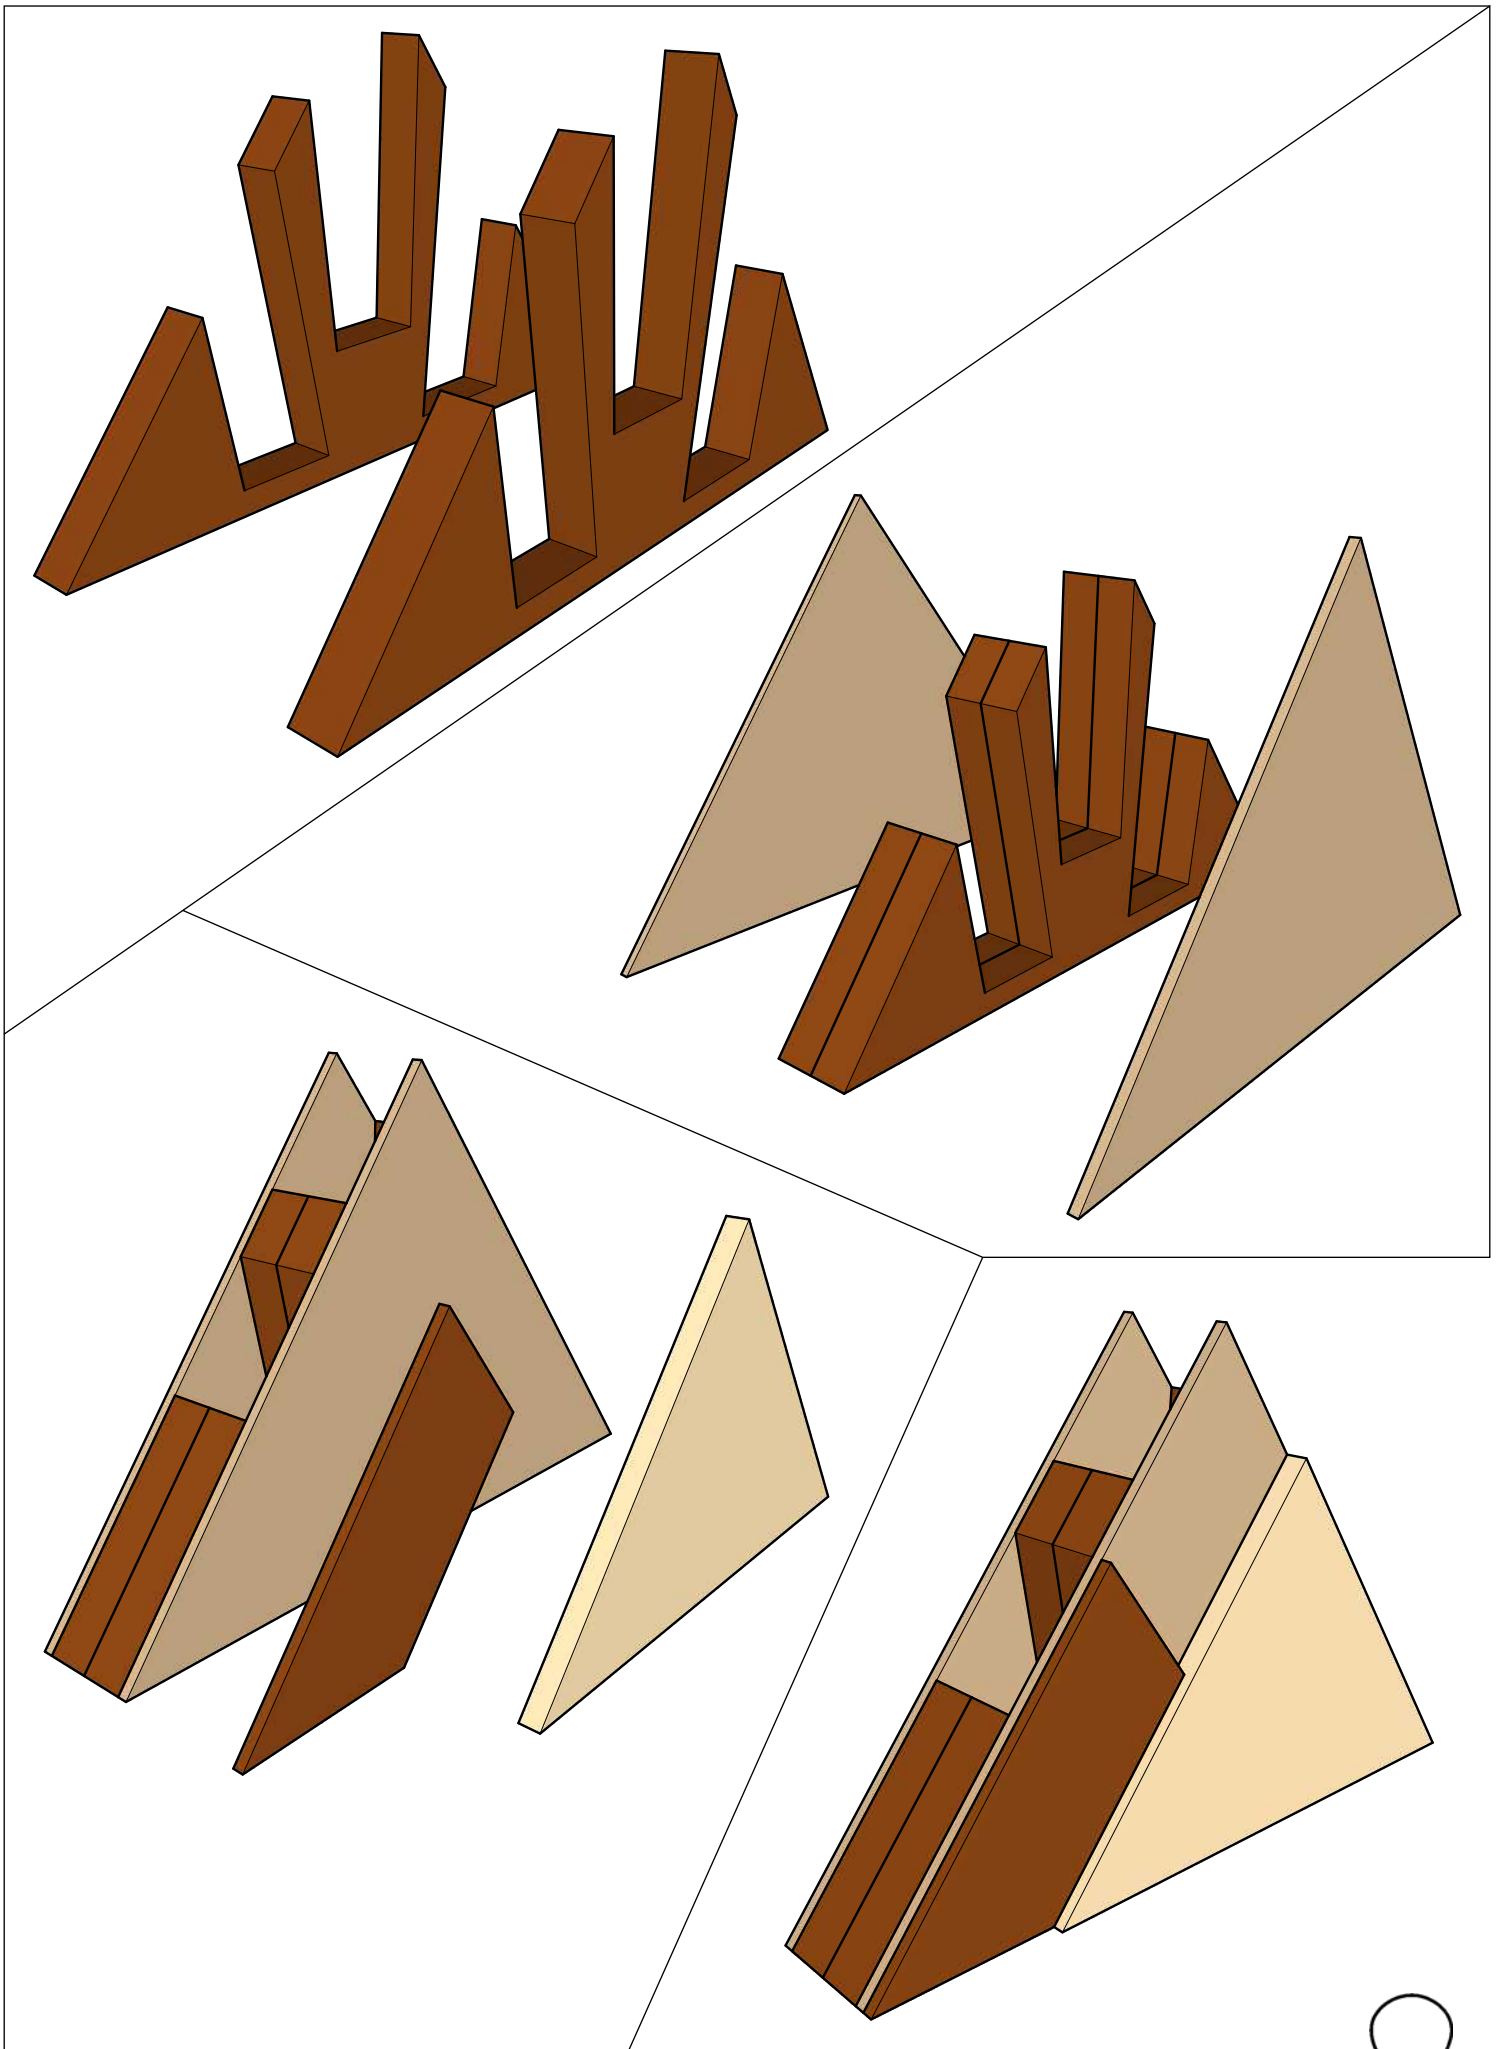

# DM Idea

Scroll saw patterns & Woodworking plans

## Pyramid Pencil Holder

[www.dmidea.eu](http://www.dmidea.eu)

DM Idea -YouTube

danielmiskoidea@gmail.com

• You can add more layers if you need more storage space.

18 mm Thick  
**2 X**

4 mm Thick  
**2 X**