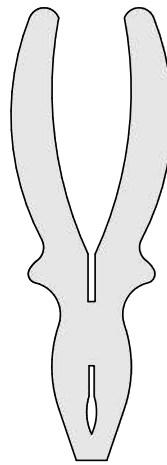

# DM Idea

Scroll saw patterns & Woodworking plans

## Tool Shaped Key Chains

[www.dmidea.eu](http://www.dmidea.eu)

DM Idea -YouTube

danielmiskoidea@gmail.com

# Small

# Large