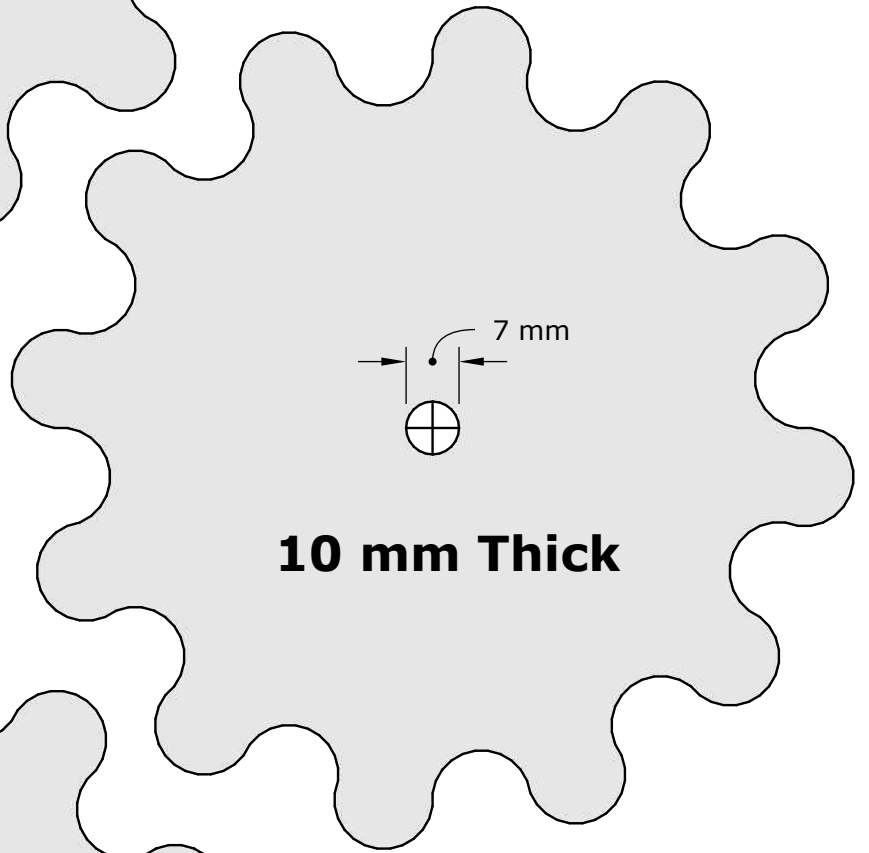

DM Idea

Scroll saw patterns & Woodworking plans

Wooden Gears Pencil Holder

www.dmidea.eu

DM Idea -YouTube

danielmiskoidea@gmail.com

10 mm Thick

10 mm Thick

10 mm Thick

Bottom 1
18 mm Thick

Bottom 2
18 mm Thick