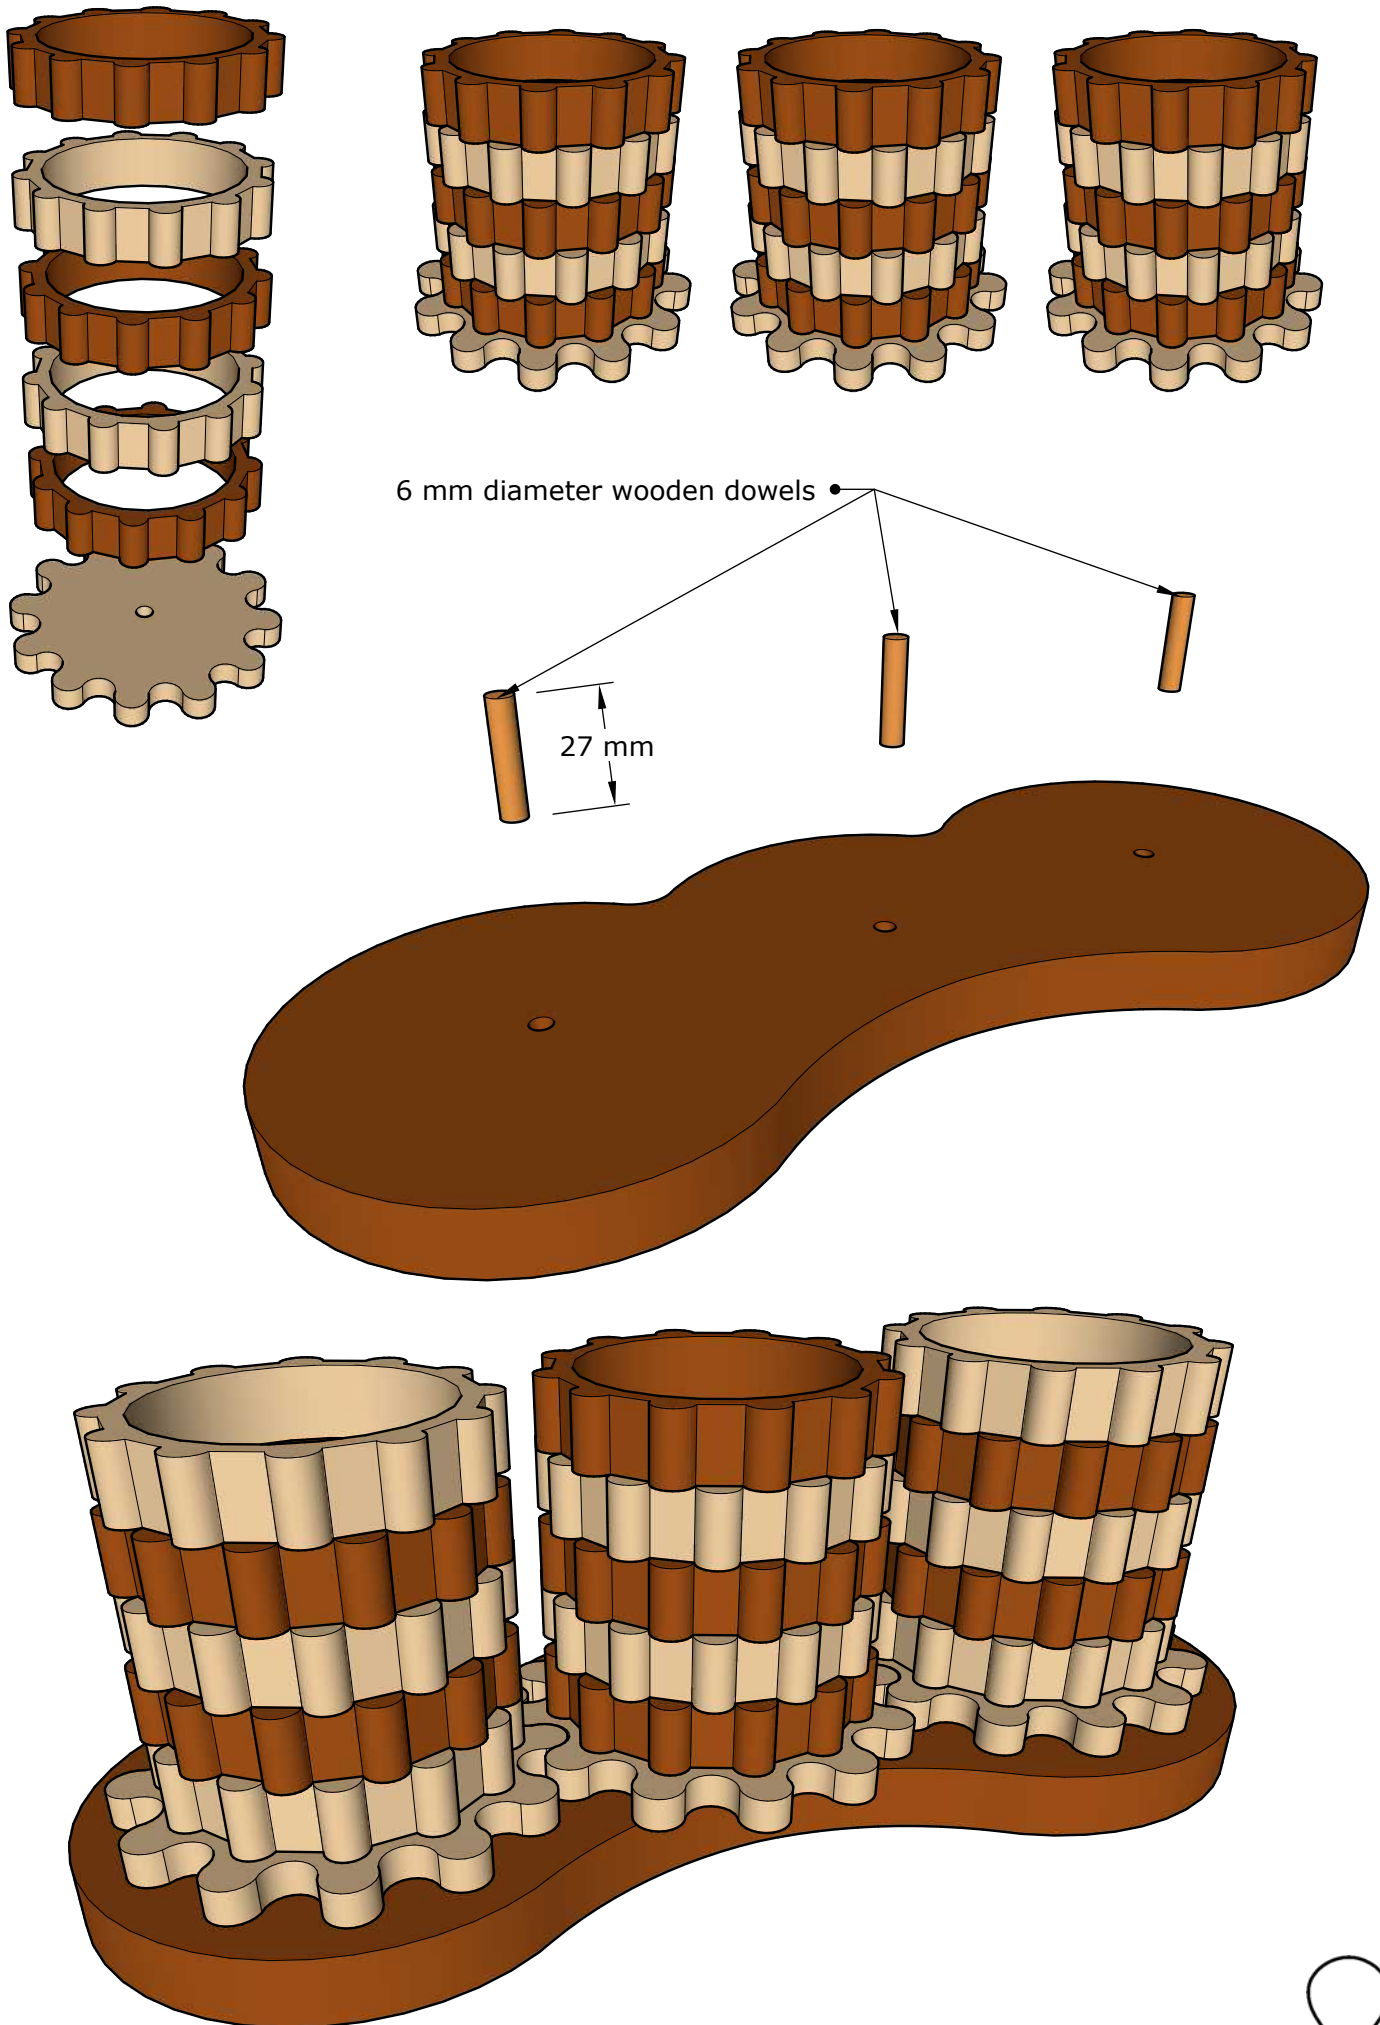

DM Idea

Scroll saw patterns & Woodworking plans

Wooden Gears Pencil Holder

www.dmidea.eu

DM Idea -YouTube

danielmiskoidea@gmail.com

10 mm Thick

10 mm Thick

10 mm Thick

Bottom 1
18 mm Thick

Bottom 2
18 mm Thick