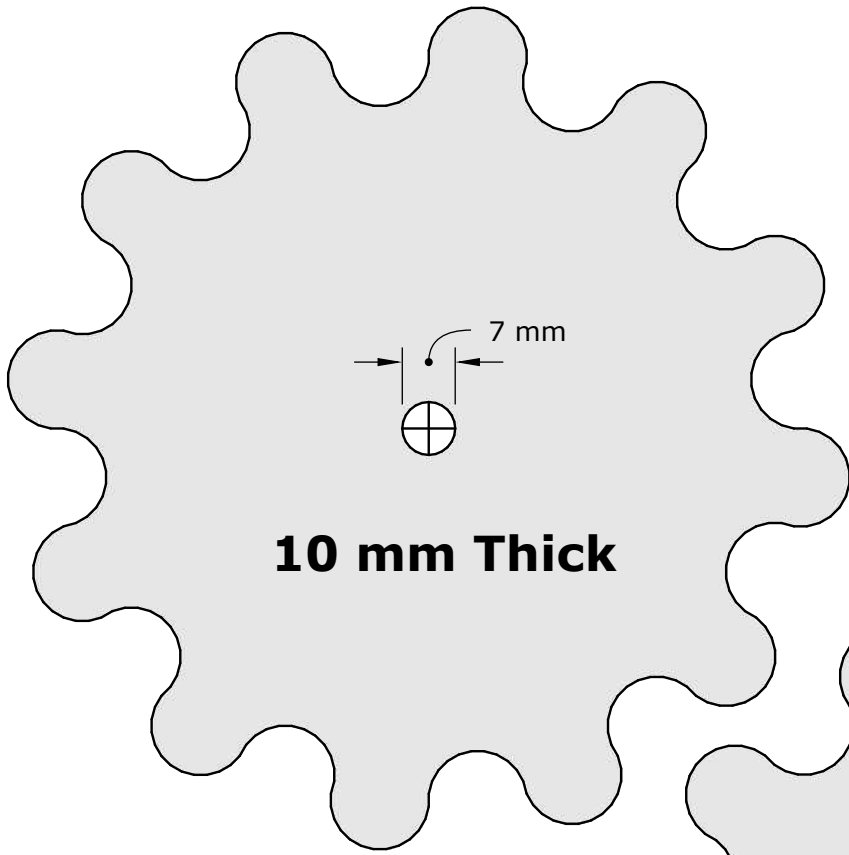

DM Idea

Scroll saw patterns & Woodworking plans

Wooden Gears Pencil Holder

www.dmidea.eu

DM Idea -YouTube

danielmiskoidea@gmail.com

10 mm Thick

10 mm Thick

10 mm Thick

Bottom 1
18 mm Thick

Bottom 2
18 mm Thick