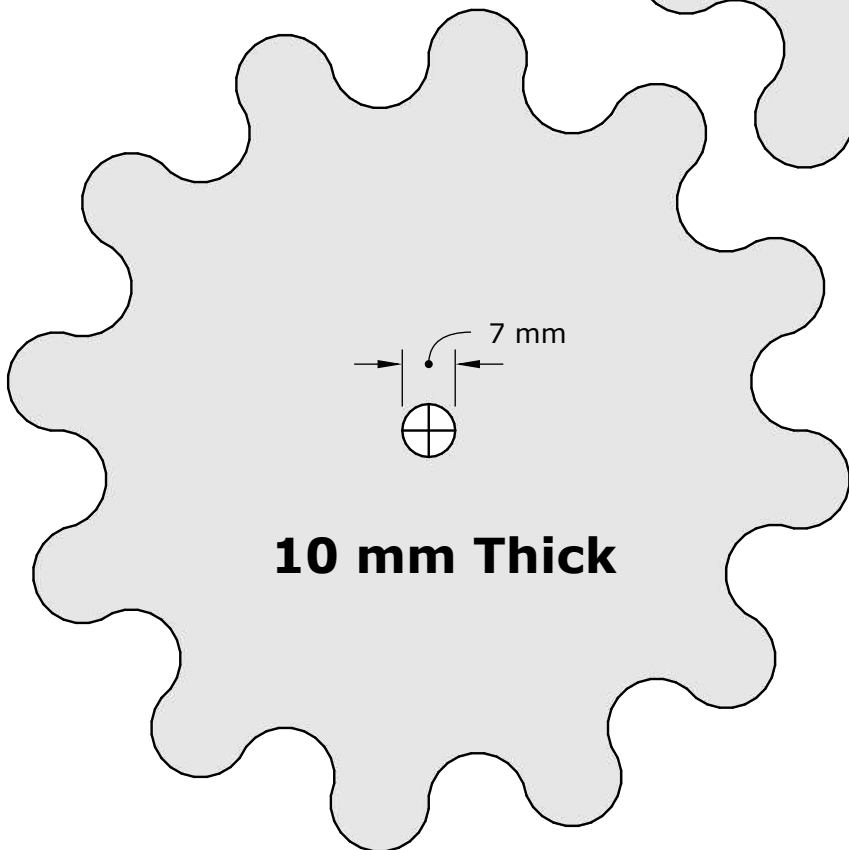

DM Idea

Scroll saw patterns & Woodworking plans

Wooden Gears Pencil Holder

www.dmidea.eu

DM Idea -YouTube

danielmiskoidea@gmail.com

10 mm Thick

10 mm Thick

10 mm Thick

Bottom 1
18 mm Thick

Bottom 2
18 mm Thick