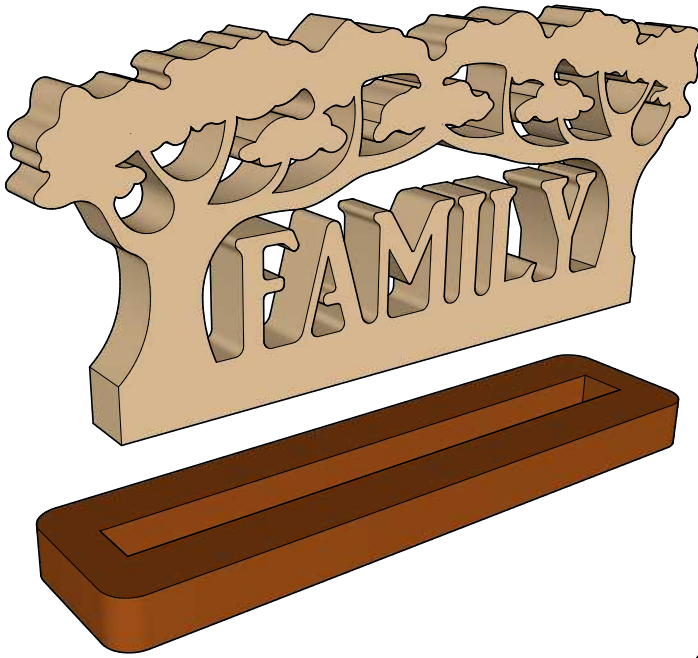

DM Idea

Scroll saw patterns & Woodworking plans

Family - Word Art

www.dmidea.eu

DM Idea -YouTube

danielmiskoidea@gmail.com

Patterns for personal use only.

Copyright Daniel Misko 2018

18 mm Thick

18 mm Thick

18 mm Thick

18 mm Thick