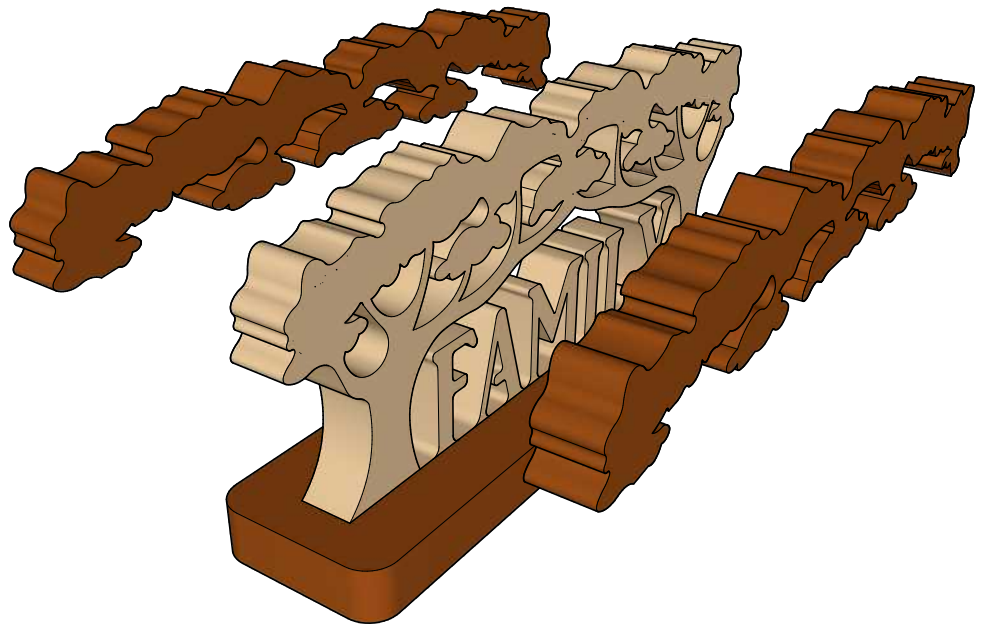

DM Idea

Scroll saw patterns & Woodworking plans

Family - Word Art

www.dmidea.eu

DM Idea -YouTube

danielmiskoidea@gmail.com

Patterns for personal use only.

Copyright Daniel Misko 2018

18 mm Thick

18 mm Thick

18 mm Thick

18 mm Thick