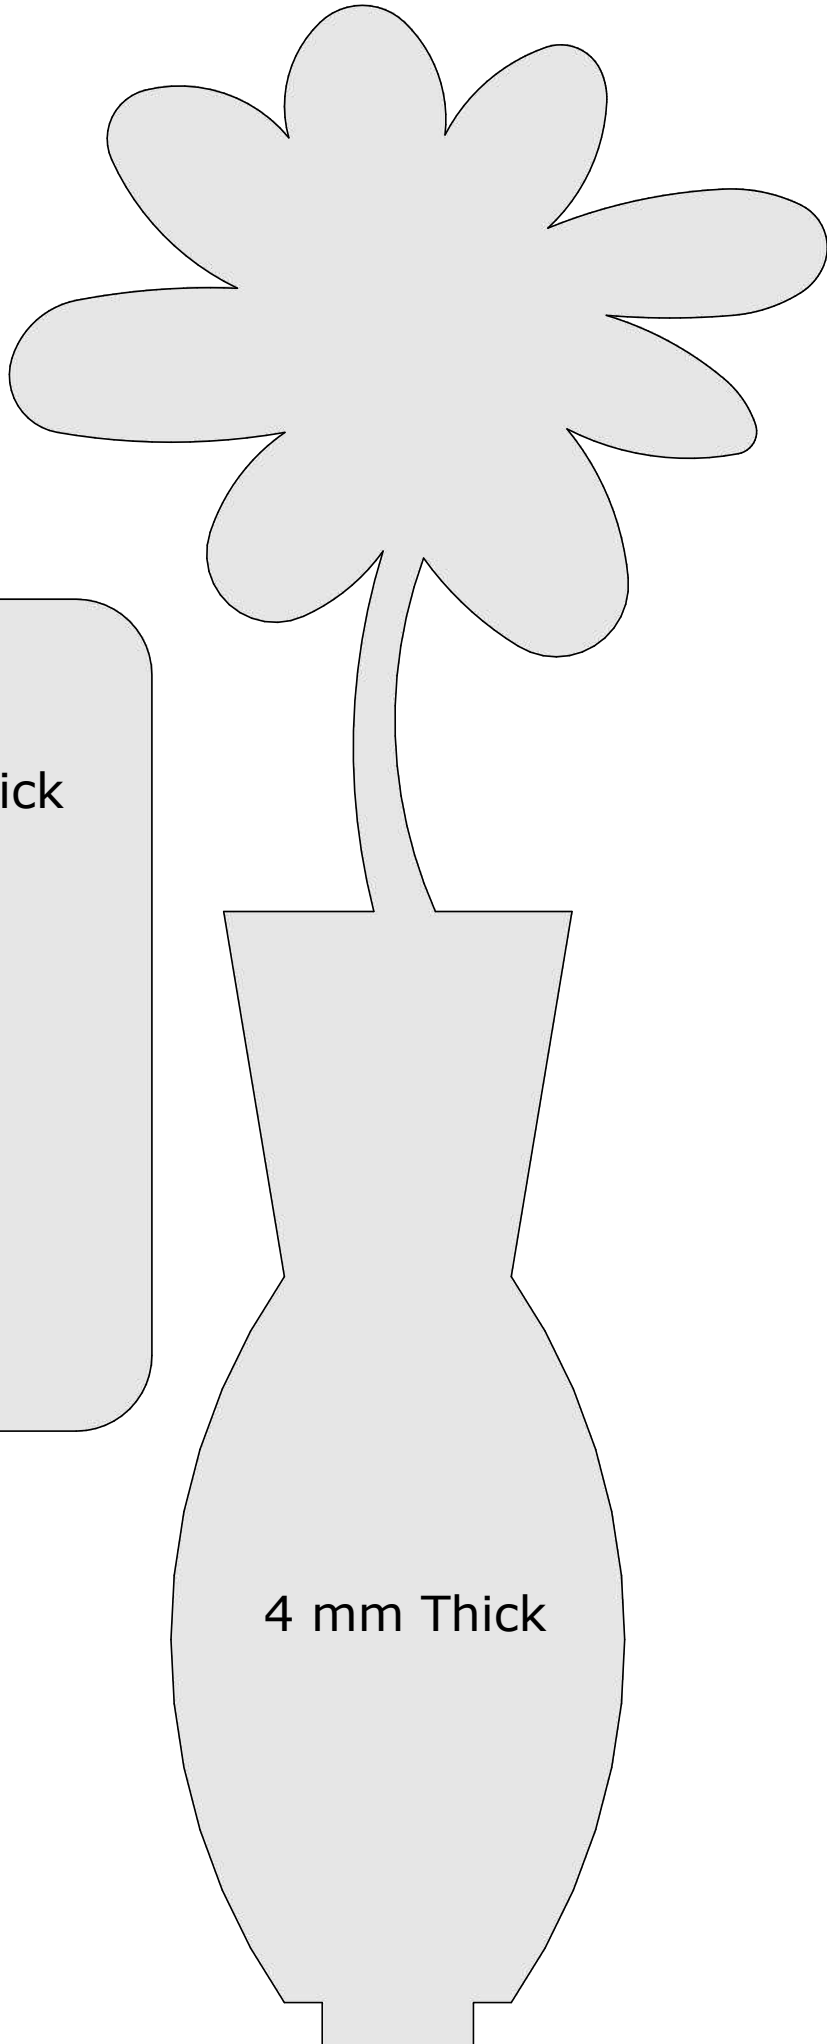

DM Idea

Scroll saw patterns & Woodworking plans

Flower in a Vase

www.dmidea.eu

DM Idea -YouTube

danielmiskoidea@gmail.com

Patterns for personal use only.

Copyright Daniel Misko 2018

Base
6 mm Thick

4 mm Thick

4 mm Thick

4 mm Thick