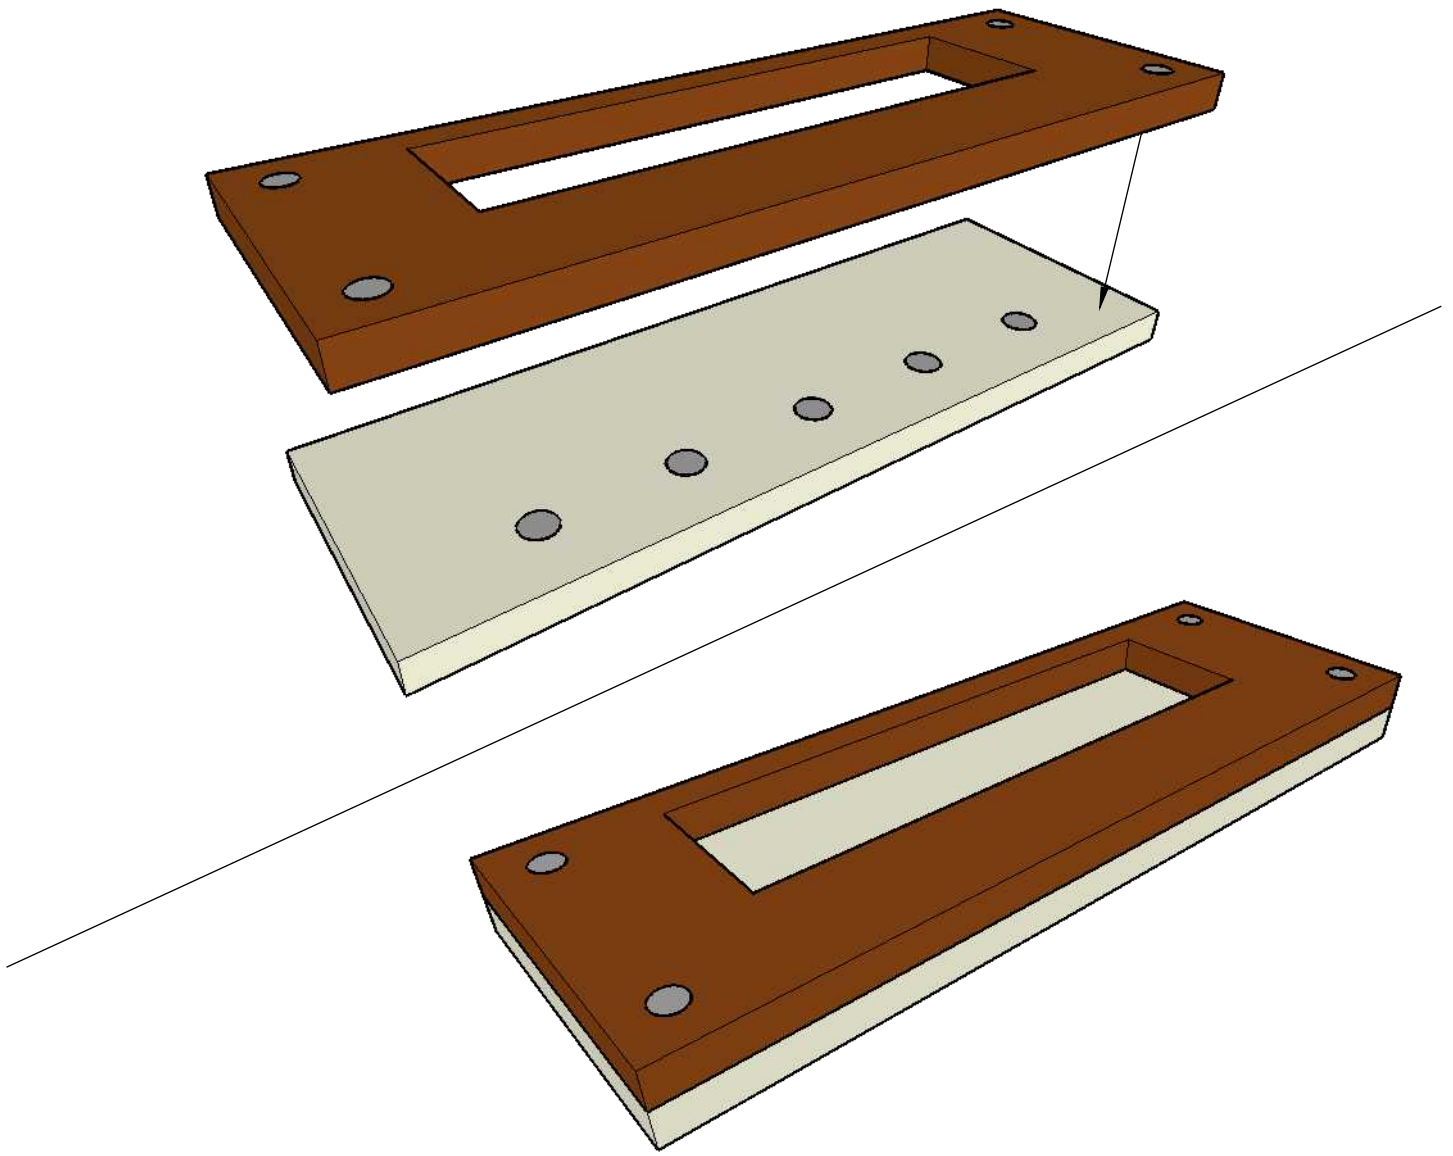

DM Idea

Scroll saw patterns & Woodworking plans

Magnetic Key Holder / Floating Shelf

www.dmidea.eu

DM Idea -YouTube

danielmiskoidea@gmail.com

Neodymium magnets

Pocket holes