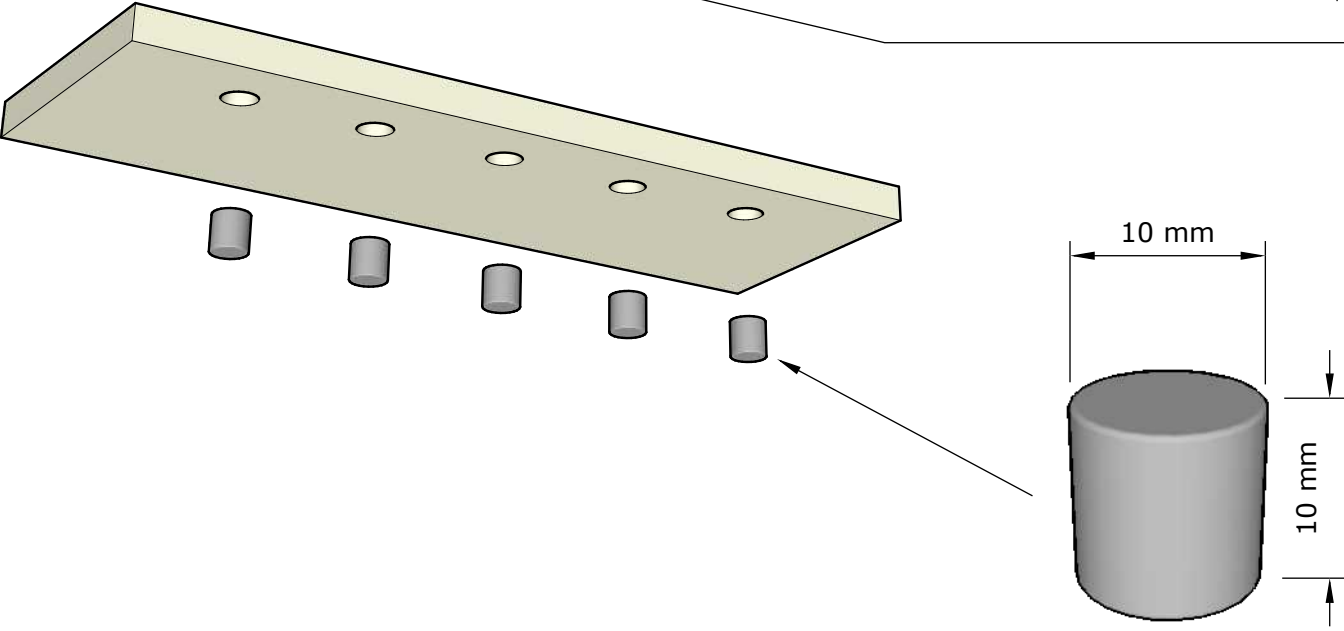

DM Idea

Scroll saw patterns & Woodworking plans

Magnetic Key Holder / Floating Shelf

www.dmidea.eu

DM Idea -YouTube

danielmiskoidea@gmail.com

Neodymium magnets

Pocket holes