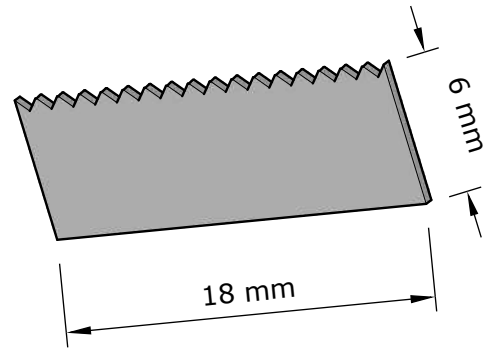

DM Idea

Scroll saw patterns & Woodworking plans

Tape Dispenser

www.dmidea.eu

DM Idea -YouTube

danielmiskoidea@gmail.com

Piece of hacksaw blade

• 6 mm diameter wooden dowel

• 4 mm diameter wooden dowel

4 mm Thick

18 mm Thick