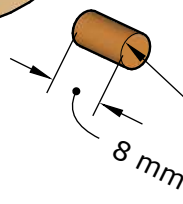

DM Idea

Scroll saw patterns & Woodworking plans

Tape Dispenser

www.dmidea.eu

DM Idea -YouTube

danielmiskoidea@gmail.com

Piece of hacksaw blade

• 6 mm diameter wooden dowel

• 4 mm diameter wooden dowel

4 mm Thick

18 mm Thick