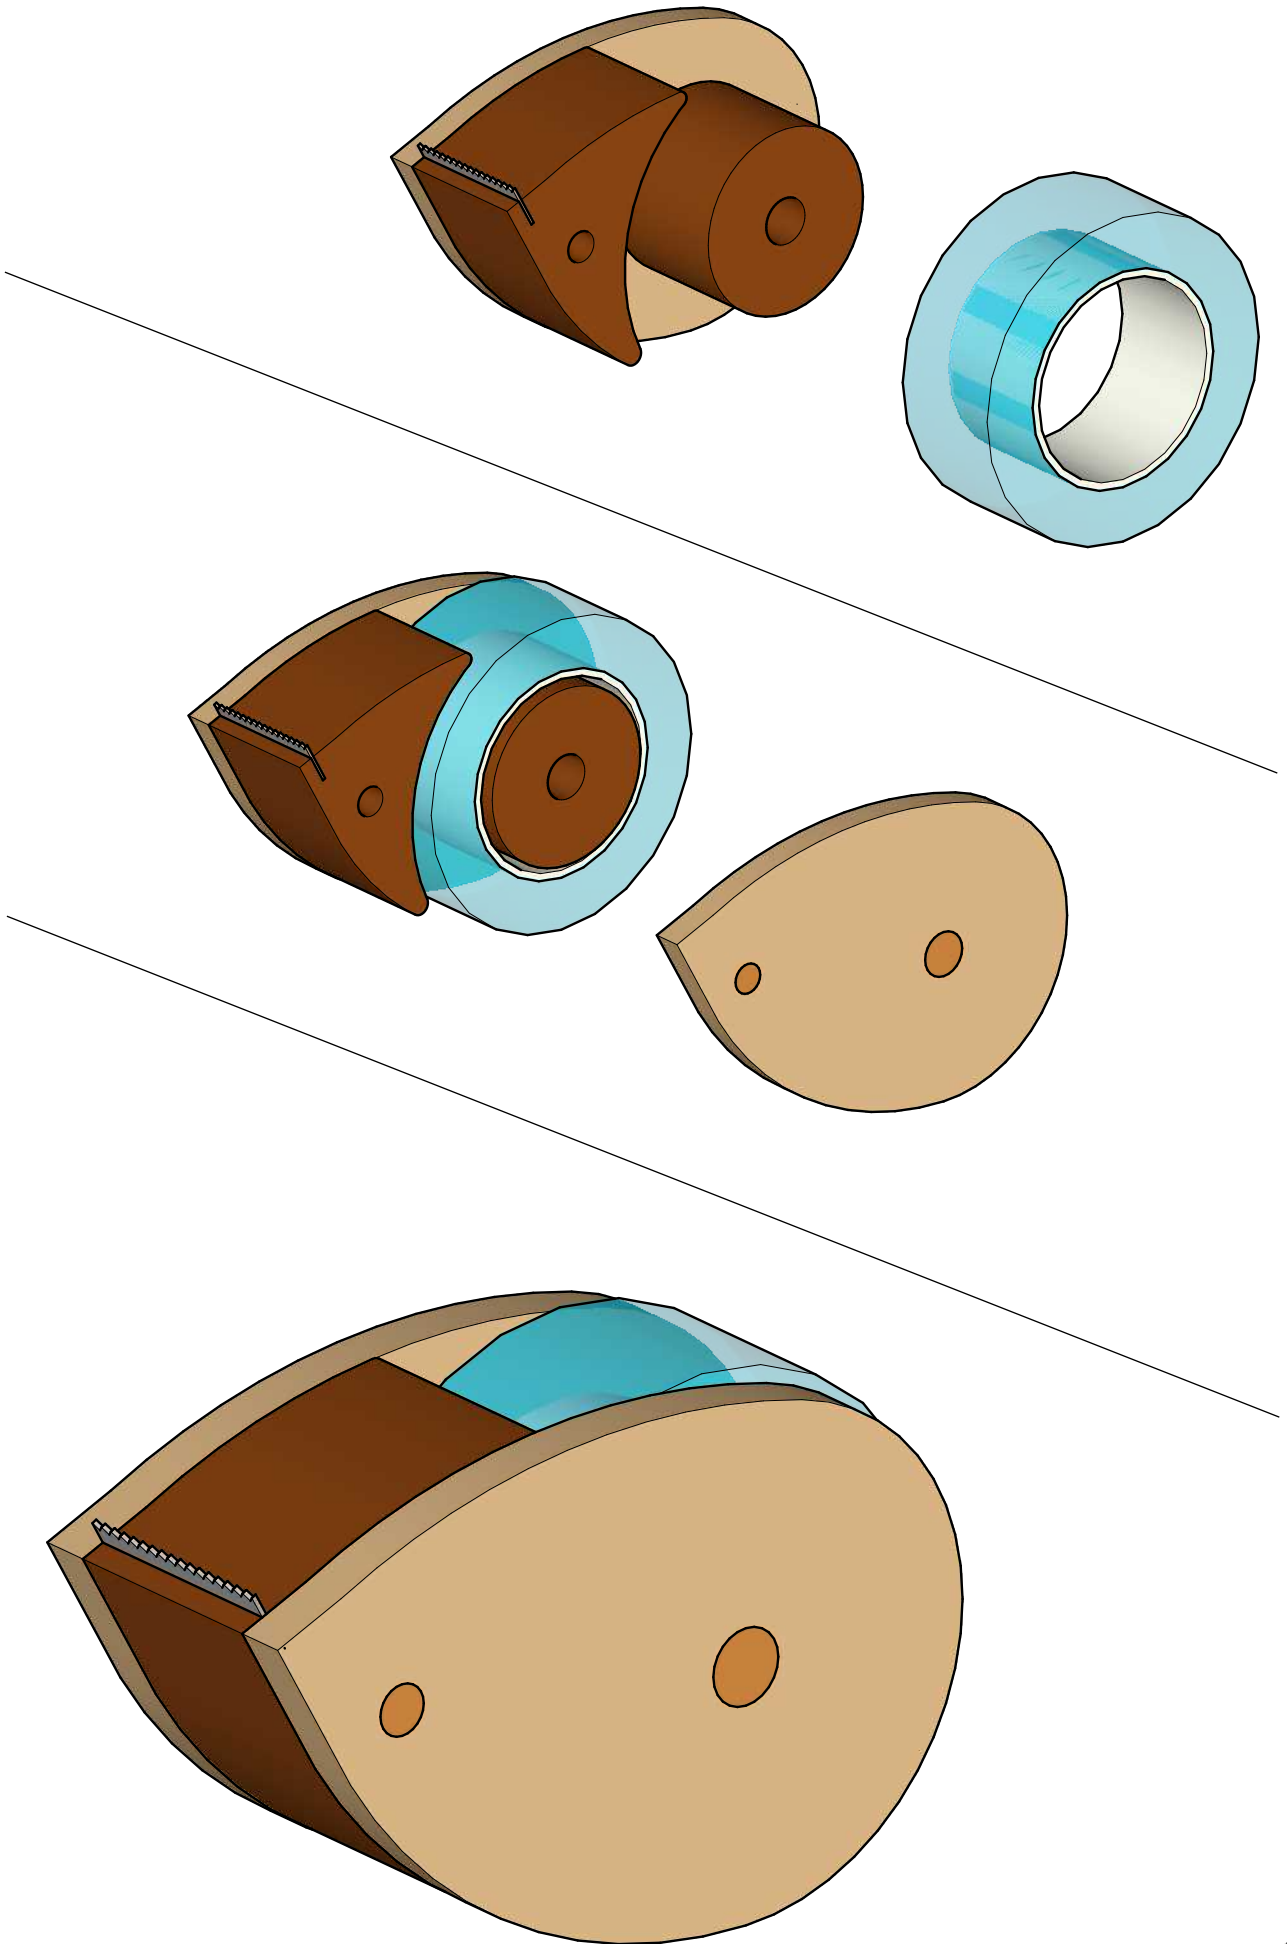

DM Idea

Scroll saw patterns & Woodworking plans

Tape Dispenser

www.dmidea.eu

DM Idea -YouTube

danielmiskoidea@gmail.com

Piece of hacksaw blade

• 6 mm diameter wooden dowel

• 4 mm diameter wooden dowel

4 mm Thick

18 mm Thick