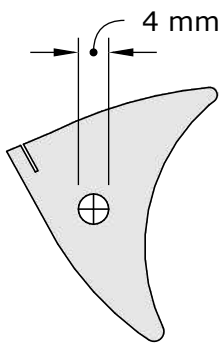

DM Idea

Scroll saw patterns & Woodworking plans

Tape Dispenser

www.dmidea.eu

DM Idea -YouTube

danielmiskoidea@gmail.com

Piece of hacksaw blade

• 6 mm diameter wooden dowel

• 4 mm diameter wooden dowel

4 mm Thick

18 mm Thick