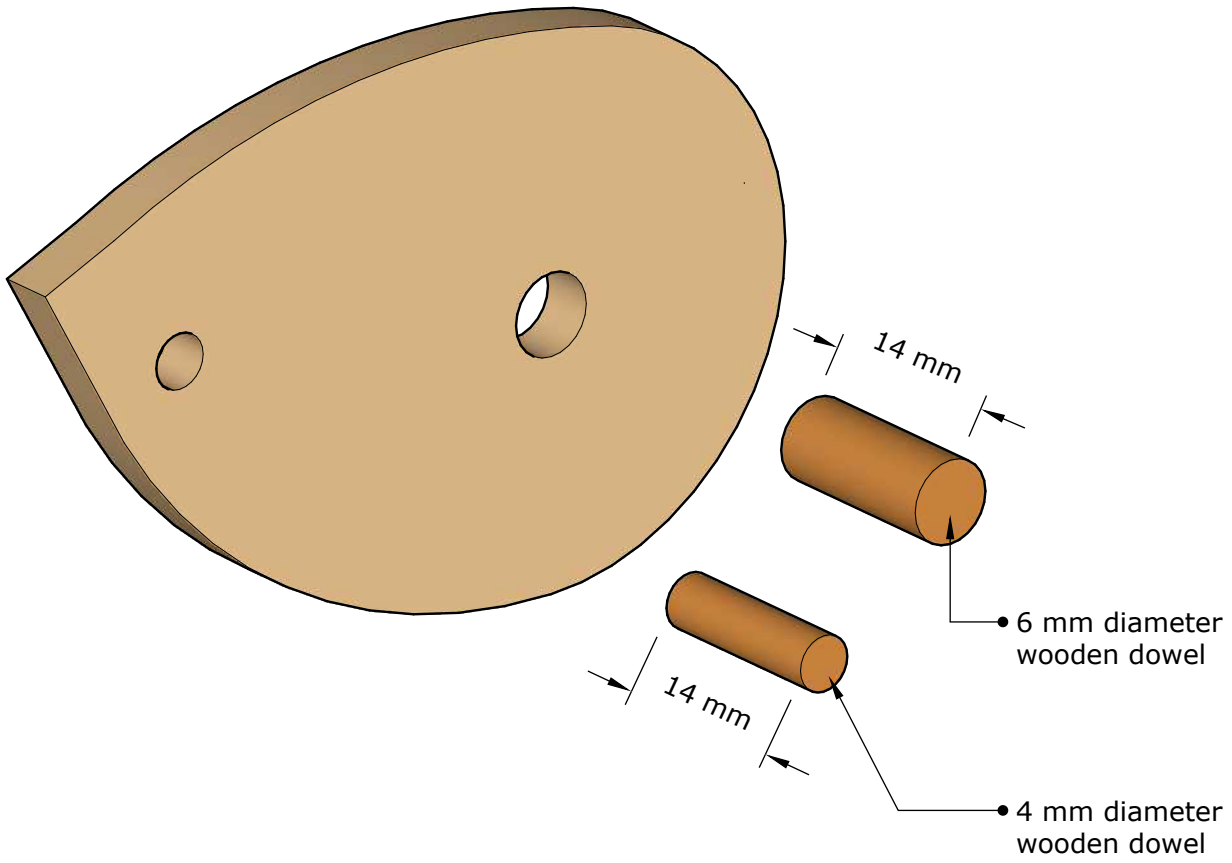

DM Idea

Scroll saw patterns & Woodworking plans

Tape Dispenser

www.dmidea.eu

DM Idea -YouTube

danielmiskoidea@gmail.com

Piece of hacksaw blade

• 6 mm diameter wooden dowel

• 4 mm diameter wooden dowel

4 mm Thick

18 mm Thick