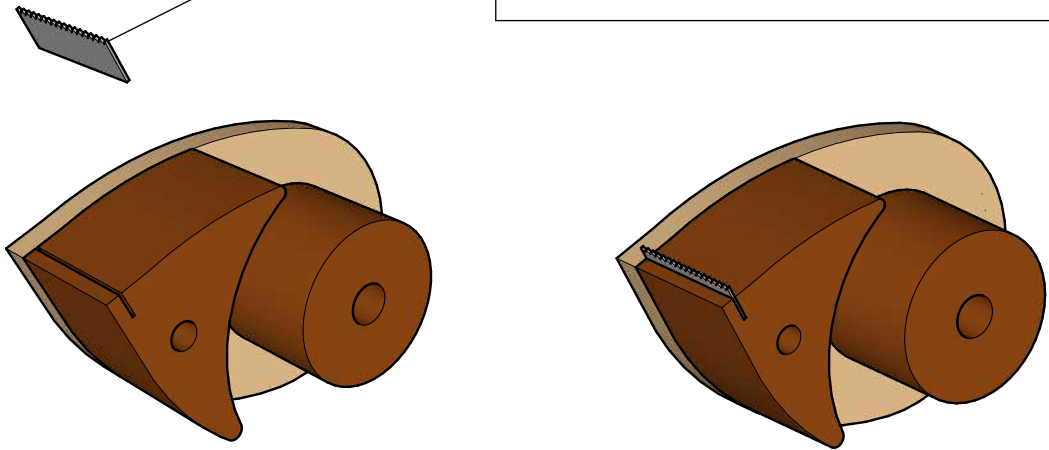

DM Idea

Scroll saw patterns & Woodworking plans

Tape Dispenser

www.dmidea.eu

DM Idea -YouTube

danielmiskoidea@gmail.com

Piece of hacksaw blade

• 6 mm diameter wooden dowel

• 4 mm diameter wooden dowel

4 mm Thick

18 mm Thick