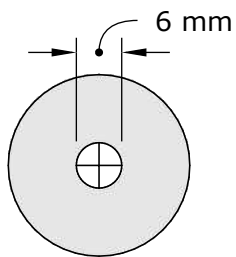

DM Idea

Scroll saw patterns & Woodworking plans

Tape Dispenser

www.dmidea.eu

DM Idea -YouTube

danielmiskoidea@gmail.com

Piece of hacksaw blade

• 6 mm diameter wooden dowel

• 4 mm diameter wooden dowel

4 mm Thick

18 mm Thick