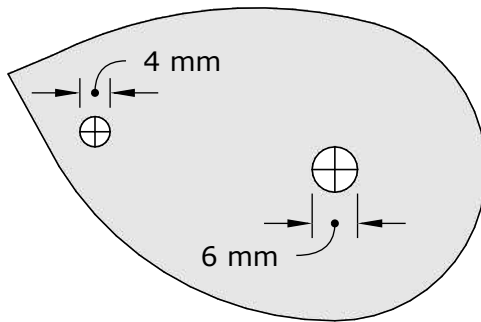

DM Idea

Scroll saw patterns & Woodworking plans

Tape Dispenser

www.dmidea.eu

DM Idea -YouTube

danielmiskoidea@gmail.com

Piece of hacksaw blade

• 6 mm diameter wooden dowel

• 4 mm diameter wooden dowel

4 mm Thick

18 mm Thick