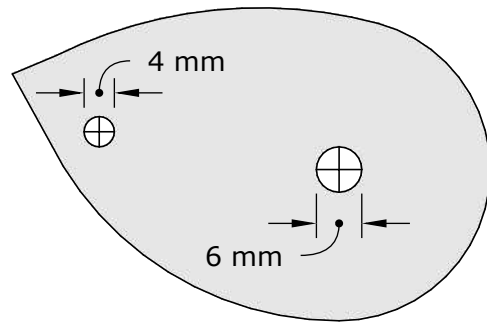

DM Idea

Scroll saw patterns & Woodworking plans

Tape Dispenser

www.dmidea.eu

DM Idea -YouTube

danielmiskoidea@gmail.com

Piece of hacksaw blade

• 6 mm diameter wooden dowel

• 4 mm diameter wooden dowel

4 mm Thick

18 mm Thick