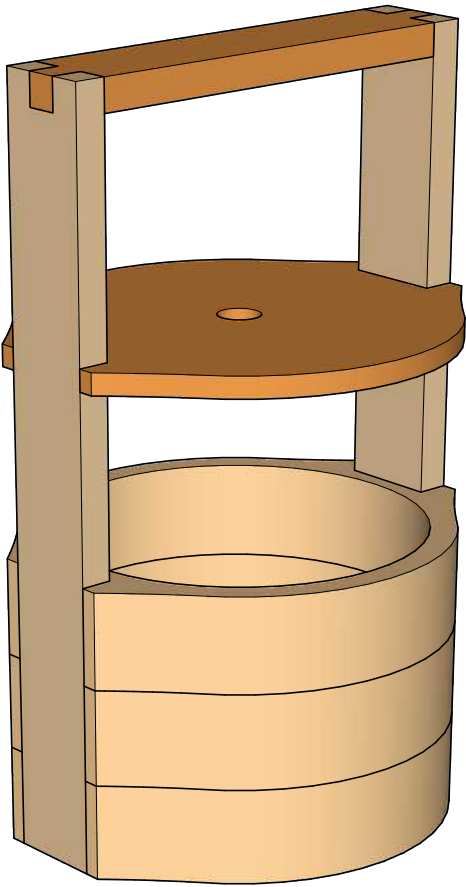

# DM Idea

Scroll saw patterns & Woodworking plans

5

6

7

8

9

10

**18 mm Thick**

**4 mm Thick**