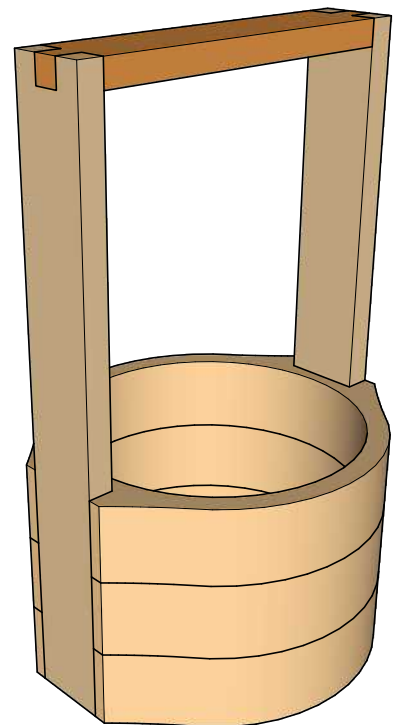

# DM Idea

Scroll saw patterns & Woodworking plans

5

6

7

8

9

10

**18 mm Thick**

**4 mm Thick**