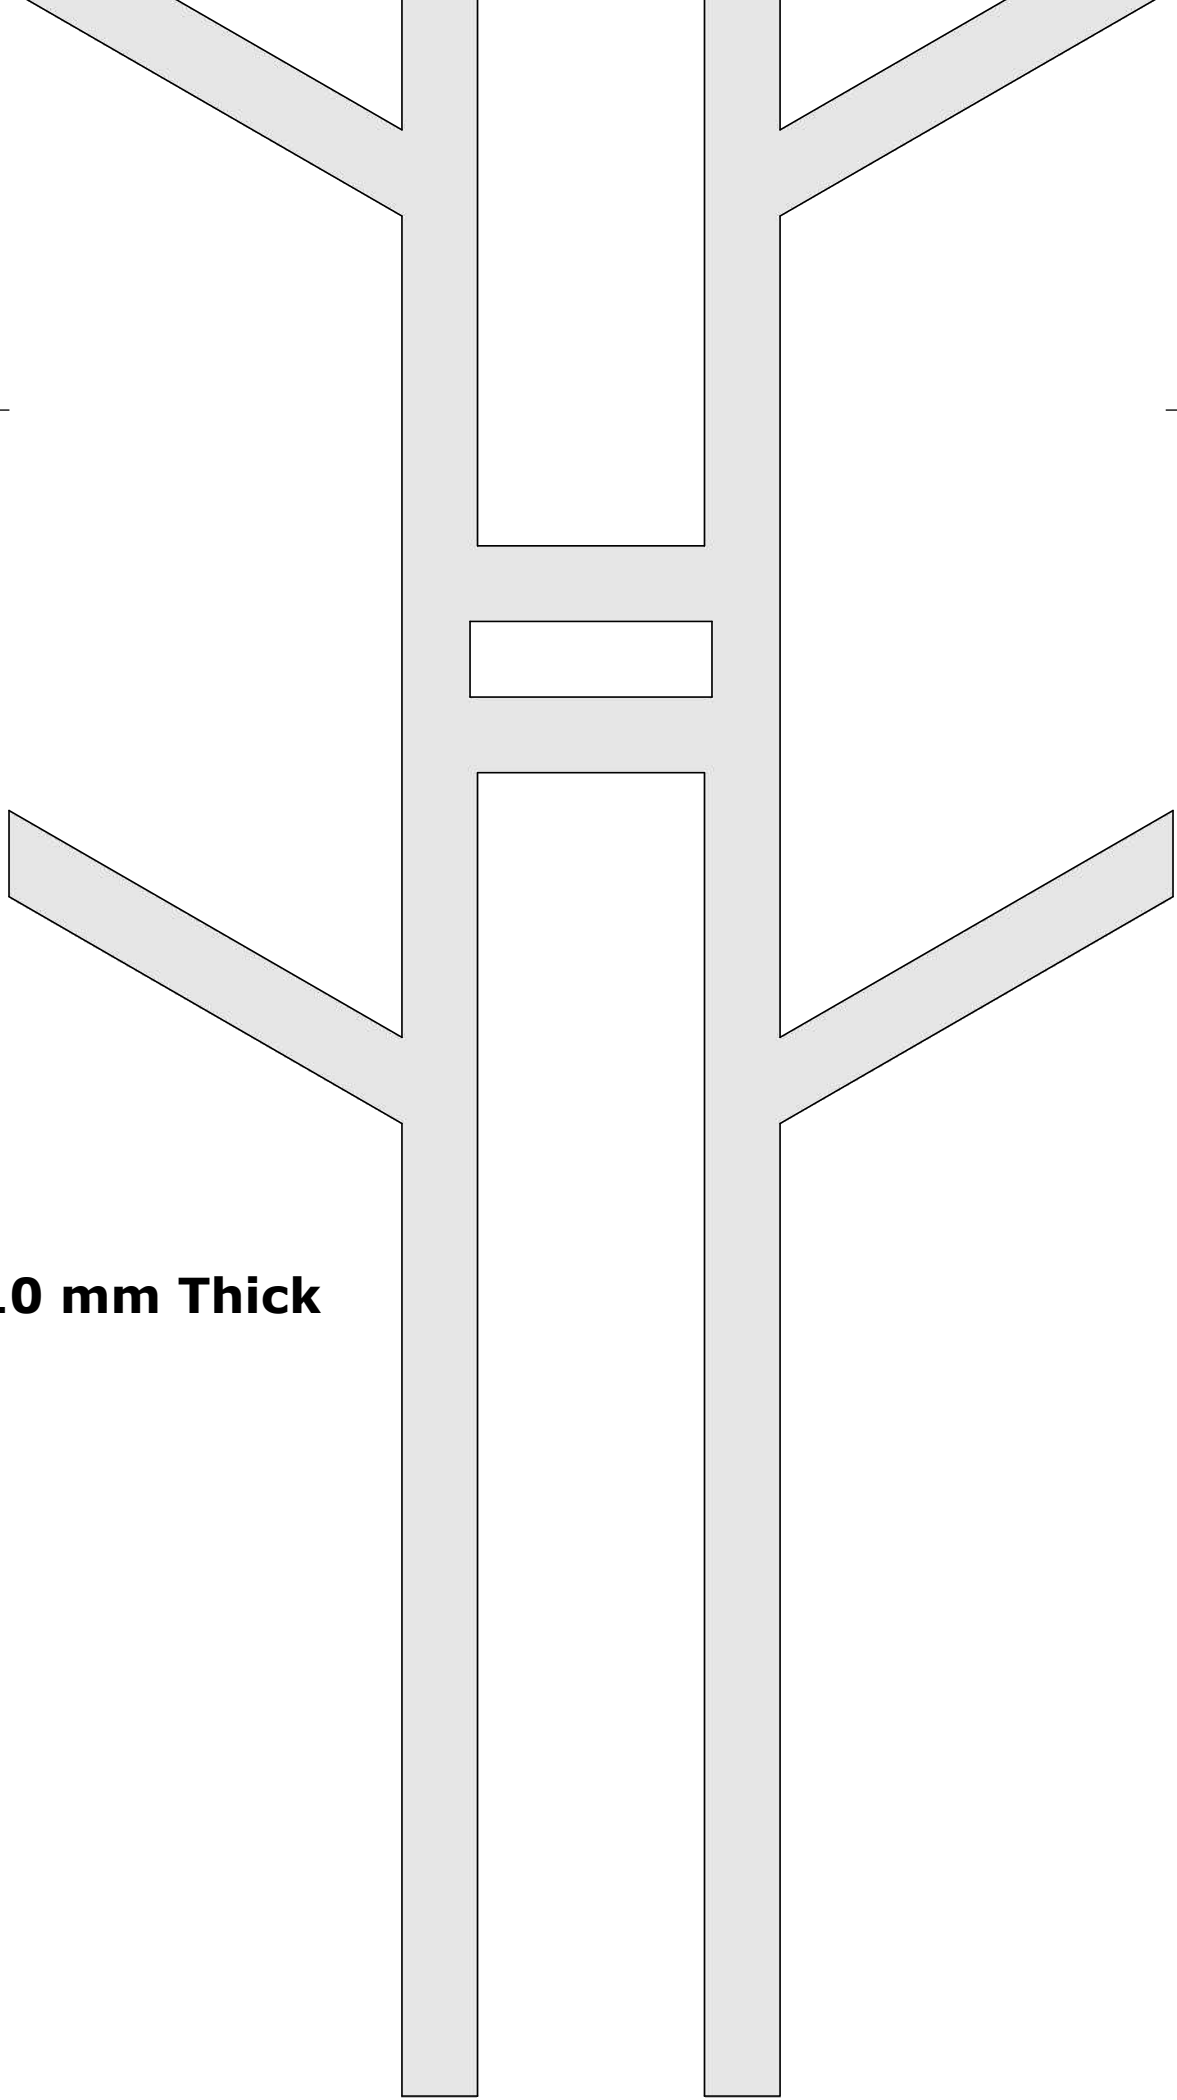

DM Idea

Scroll saw patterns & Woodworking plans

Wooden Mug Stand

www.dmidea.eu

DM Idea -YouTube

danielmiskoidea@gmail.com

10 mm Thick

10 mm Thick