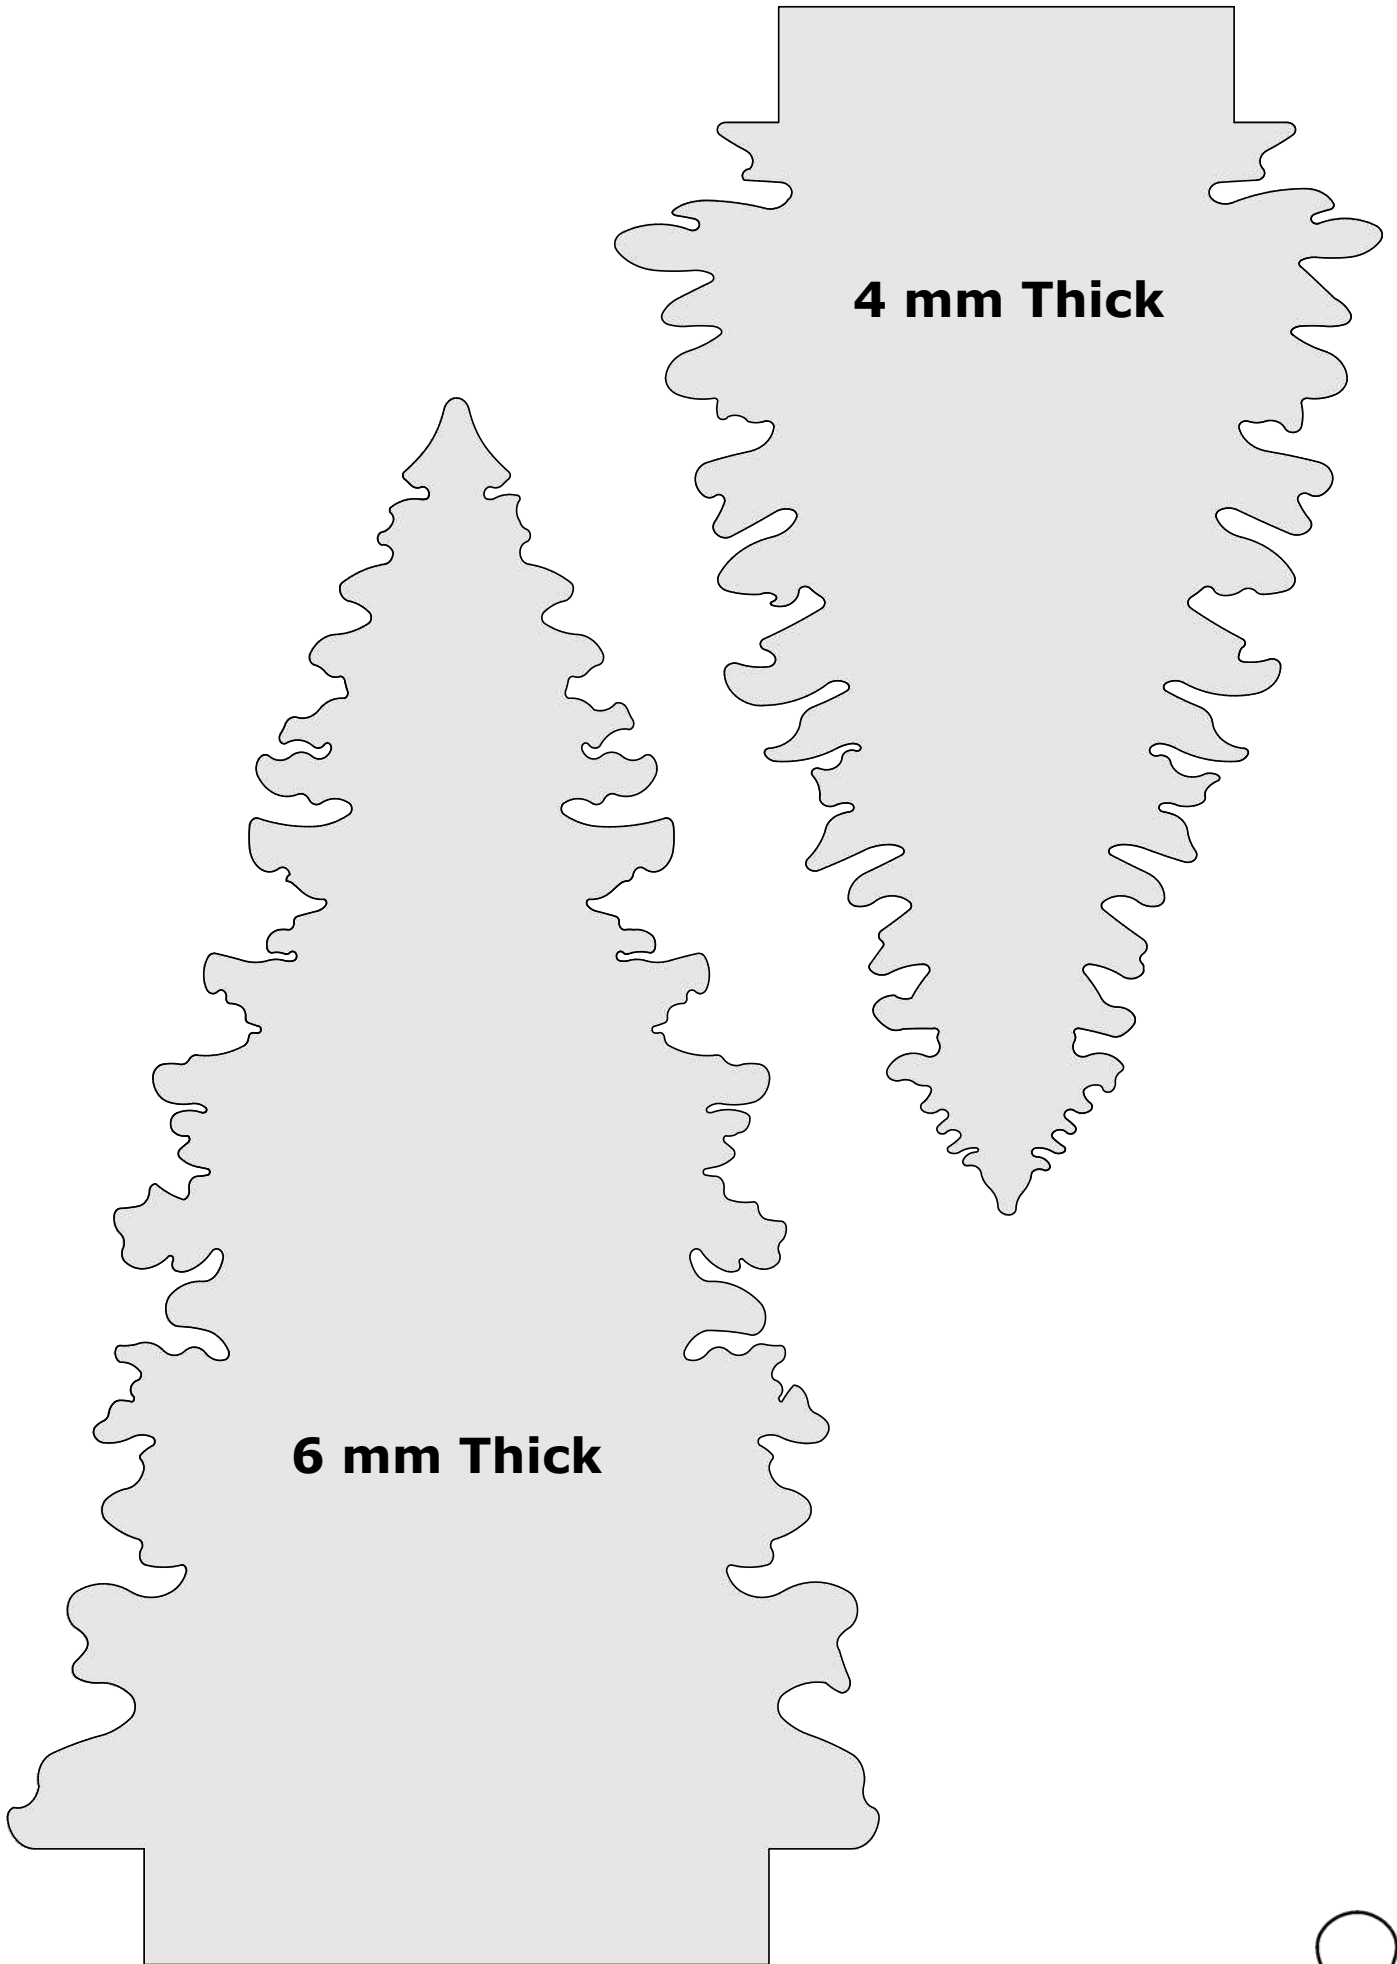

DM Idea

Scroll saw patterns & Woodworking plans

Christmas Trees

www.dmidea.eu

DM Idea -YouTube

danielmiskoidea@gmail.com

18 mm Thick

10 mm Thick

6 mm Thick

4 mm Thick