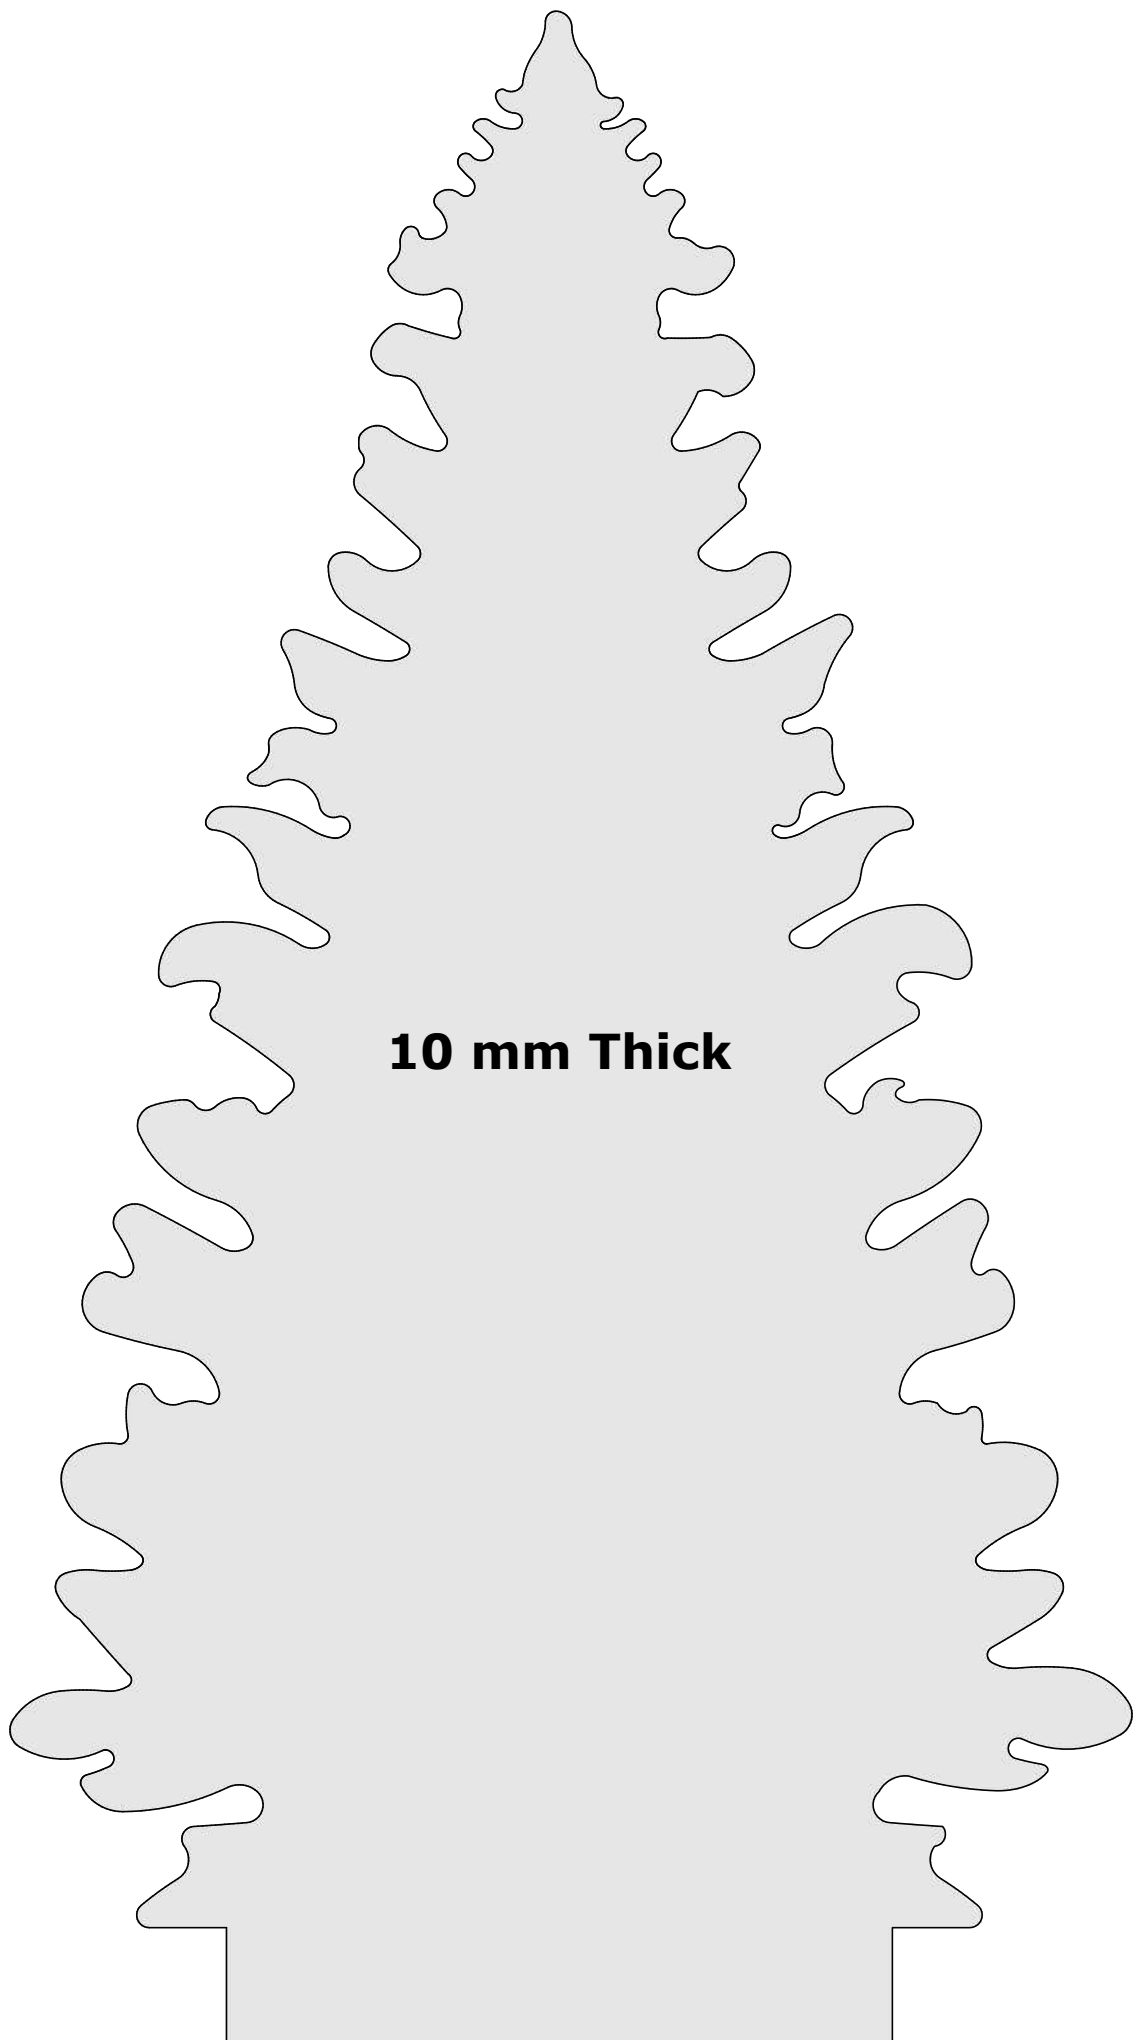

DM Idea

Scroll saw patterns & Woodworking plans

Christmas Trees

www.dmidea.eu

DM Idea -YouTube

danielmiskoidea@gmail.com

18 mm Thick

10 mm Thick

6 mm Thick

4 mm Thick