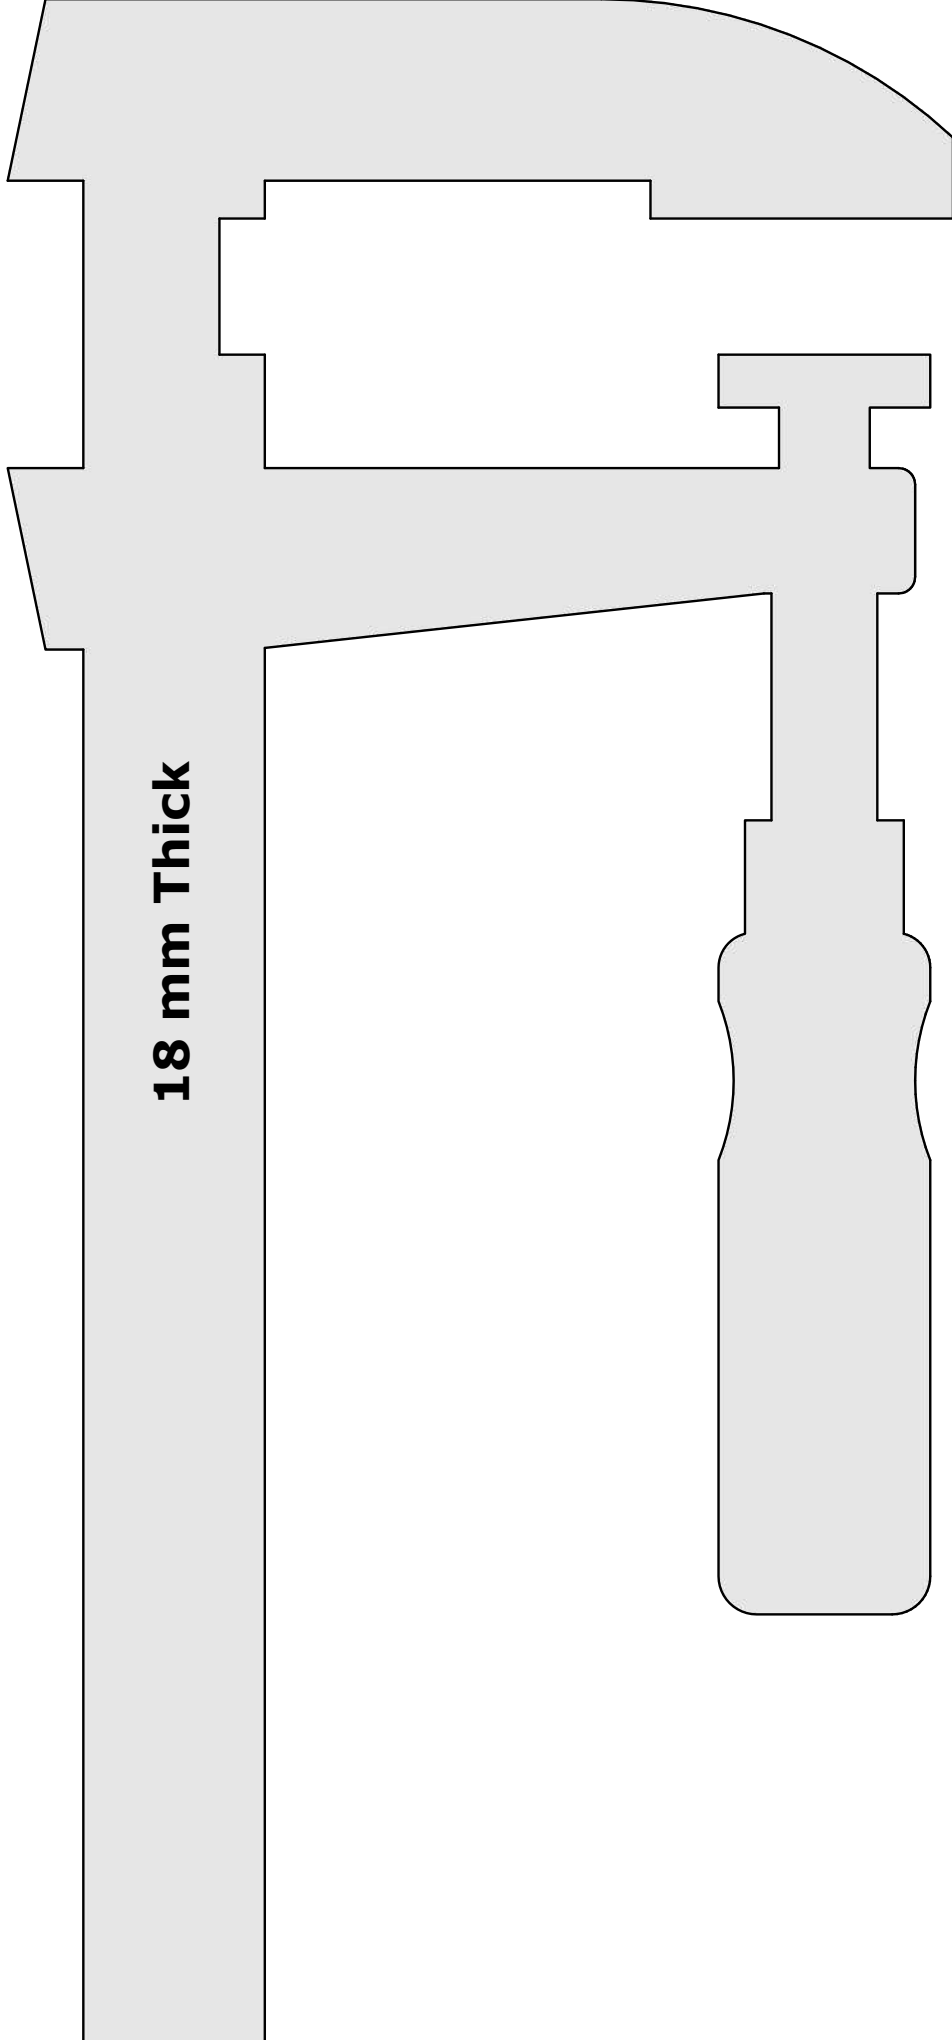

DM Idea

Scroll saw patterns & Woodworking plans

Clamp Rack

www.dmidea.eu

DM Idea -YouTube

danielmiskoidea@gmail.com

1:1 Scale

18 mm Thick

1:1 Scale

18 mm Thick

1:1 Scale

18 mm Thick

1:1 Scale

1:1 Scale

1:1 Scale

1:1 Scale

1:3 Scale