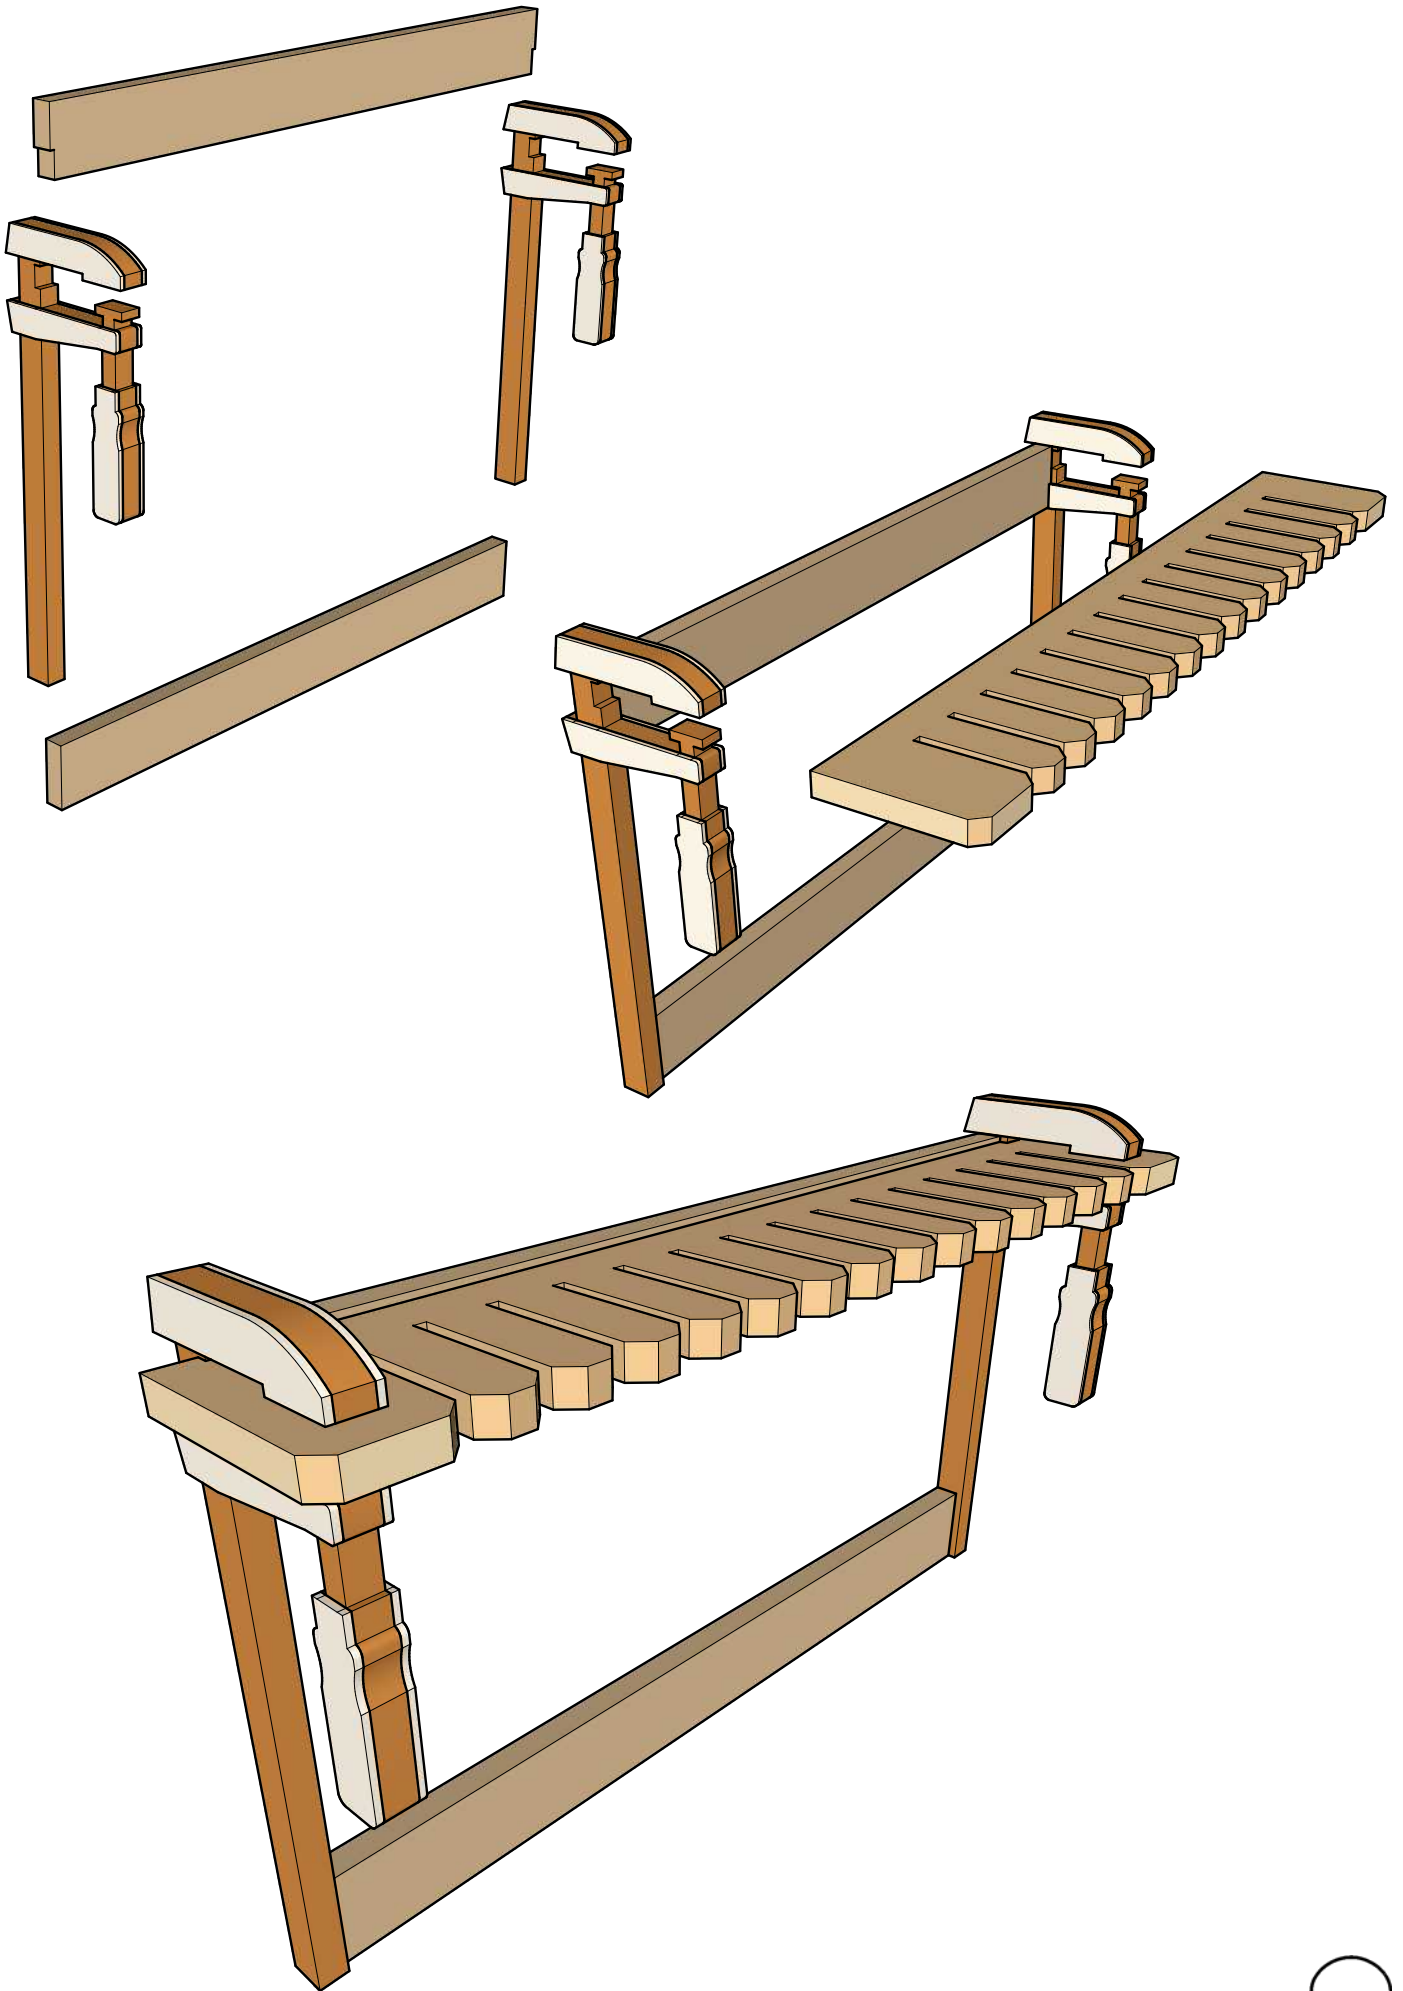

DM Idea

Scroll saw patterns & Woodworking plans

Clamp Rack

www.dmidea.eu

DM Idea -YouTube

danielmiskoidea@gmail.com

1:1 Scale

18 mm Thick

1:1 Scale

18 mm Thick

1:1 Scale

18 mm Thick

1:1 Scale

1:1 Scale

1:1 Scale

1:1 Scale

1:3 Scale