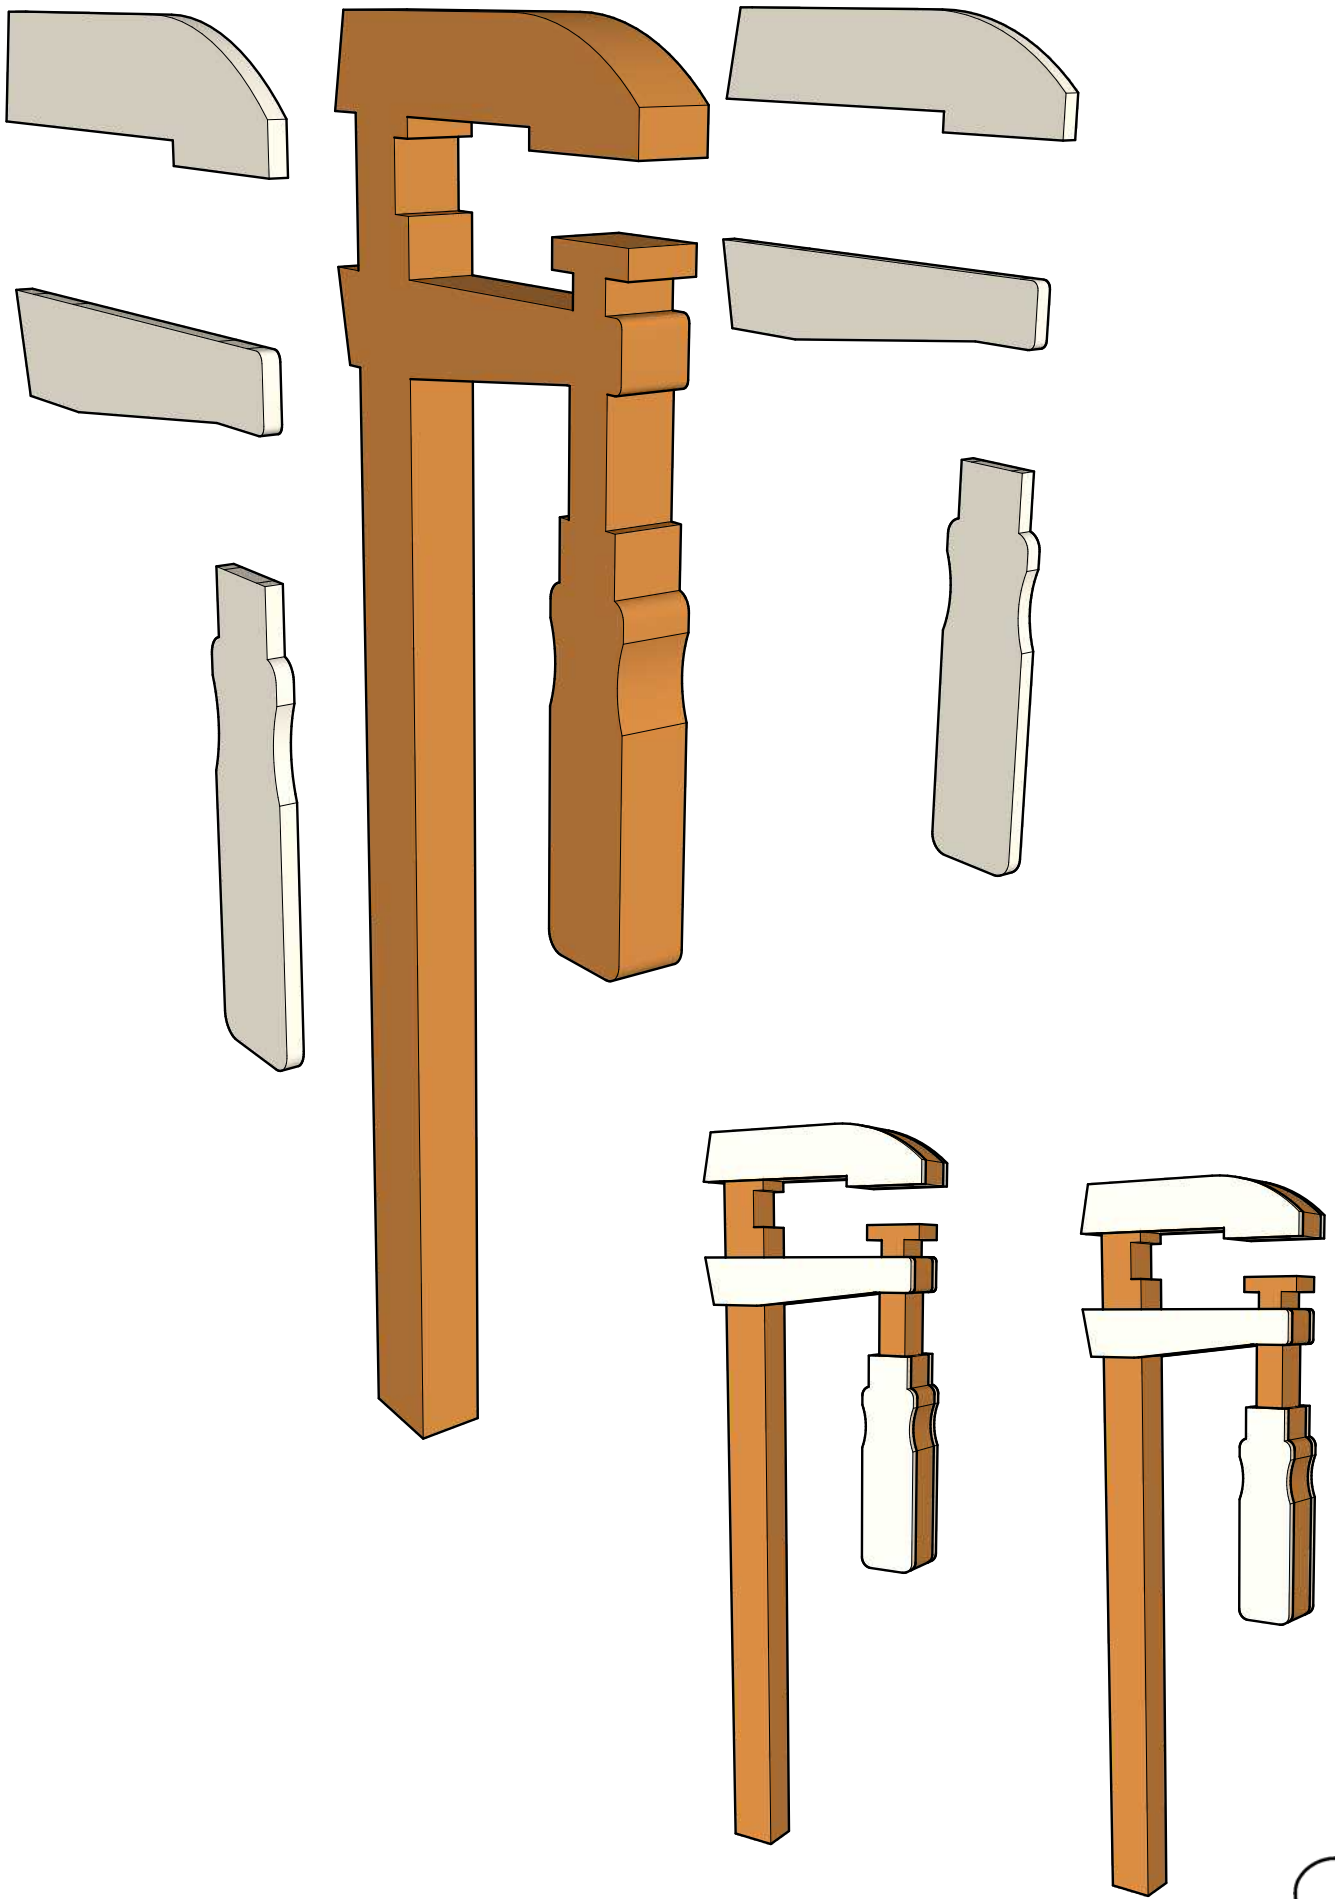

DM Idea

Scroll saw patterns & Woodworking plans

Clamp Rack

www.dmidea.eu

DM Idea -YouTube

danielmiskoidea@gmail.com

1:1 Scale

18 mm Thick

1:1 Scale

18 mm Thick

1:1 Scale

18 mm Thick

1:1 Scale

1:1 Scale

1:1 Scale

1:1 Scale

1:3 Scale