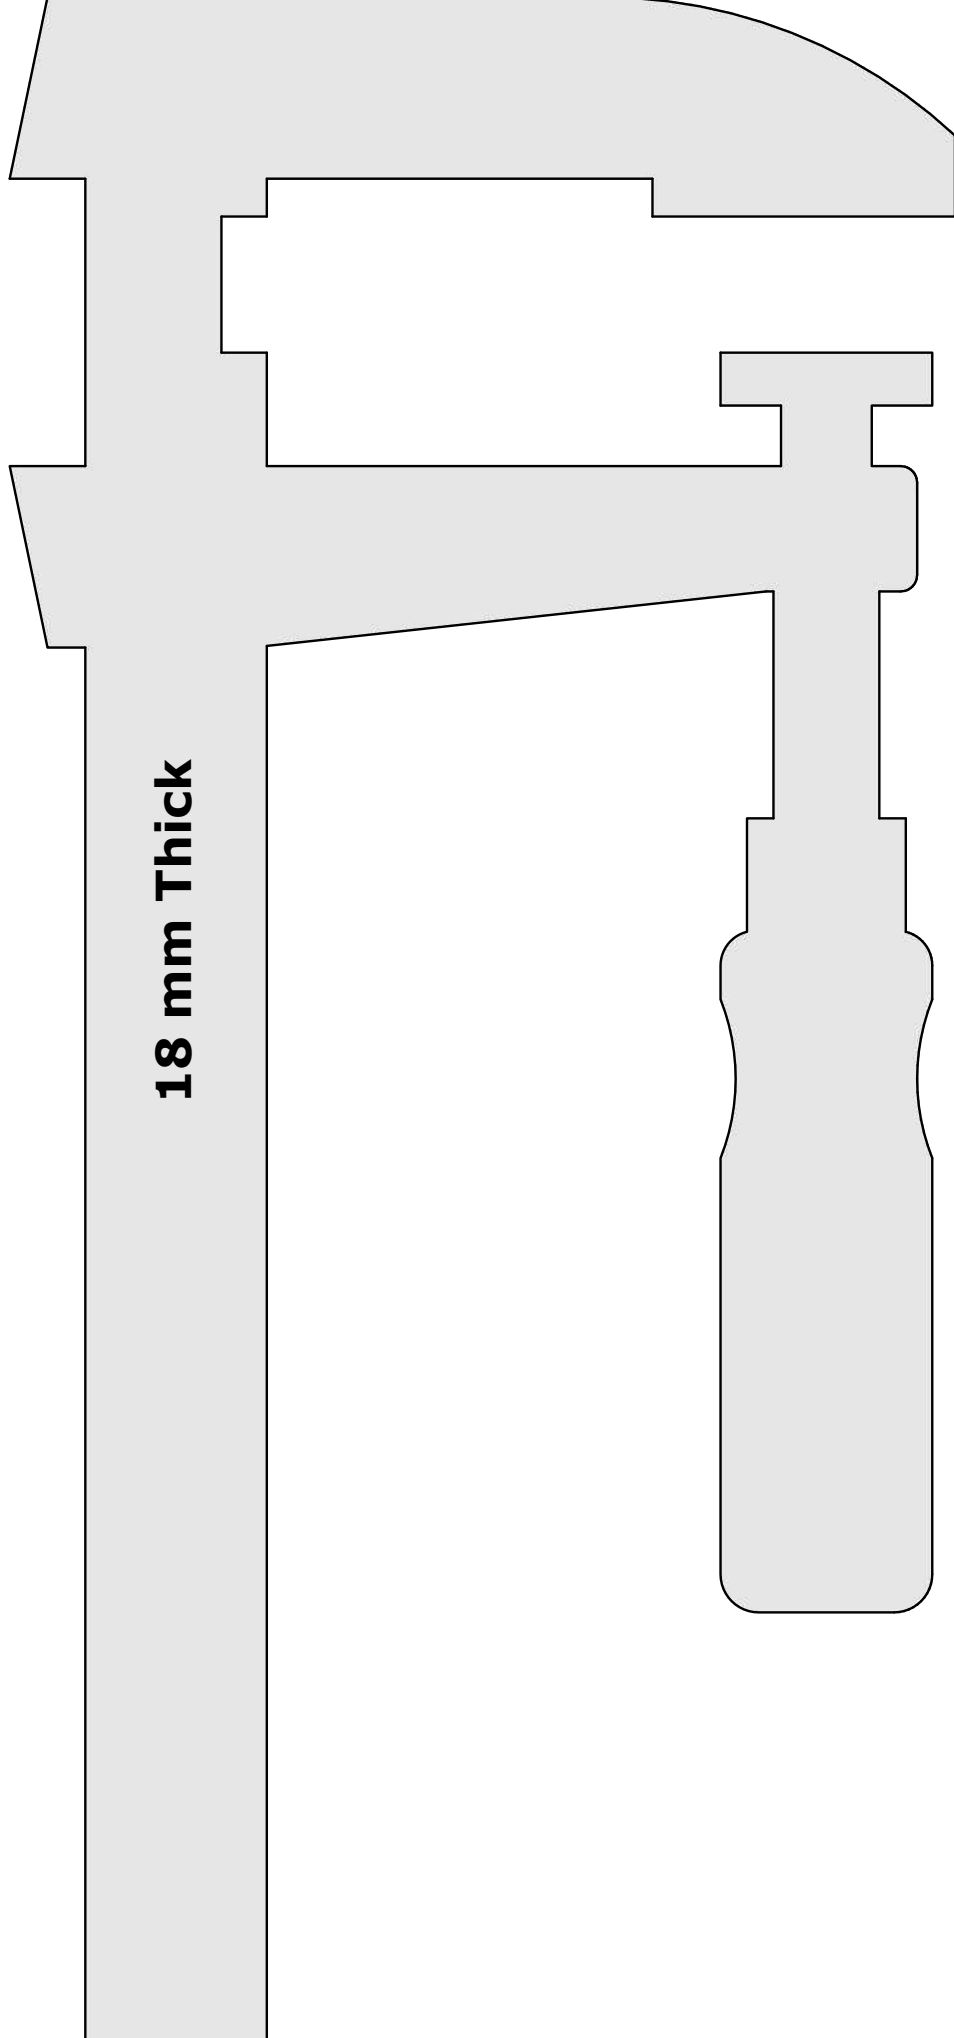

DM Idea

Scroll saw patterns & Woodworking plans

Clamp Rack

www.dmidea.eu

DM Idea -YouTube

danielmiskoidea@gmail.com

1:1 Scale

18 mm Thick

1:1 Scale

18 mm Thick

1:1 Scale

18 mm Thick

1:1 Scale

1:1 Scale

1:1 Scale

1:1 Scale

1:3 Scale