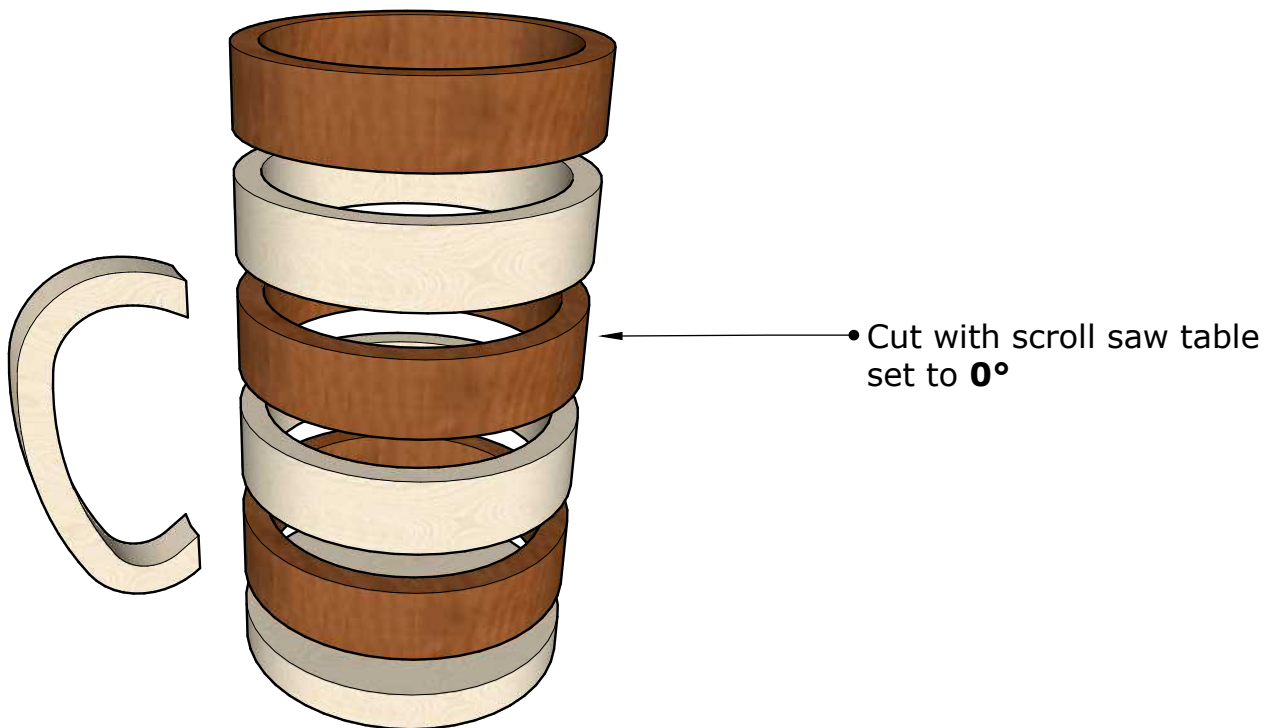

DM Idea

Scroll saw patterns & Woodworking plans

Wooden Mug

www.dmidea.eu

DM Idea -YouTube

danielmiskoidea@gmail.com

Wood Mug

18 mm Thick

18 mm Thick

18 mm Thick

18 mm Thick

18 mm Thick