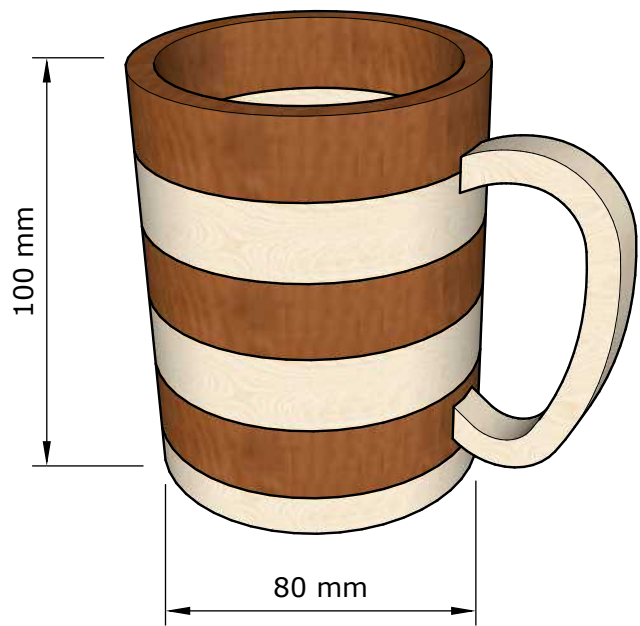

DM Idea

Scroll saw patterns & Woodworking plans

Wooden Mug

www.dmidea.eu

DM Idea -YouTube

danielmiskoidea@gmail.com

Wood Mug

18 mm Thick

18 mm Thick

18 mm Thick

18 mm Thick

18 mm Thick