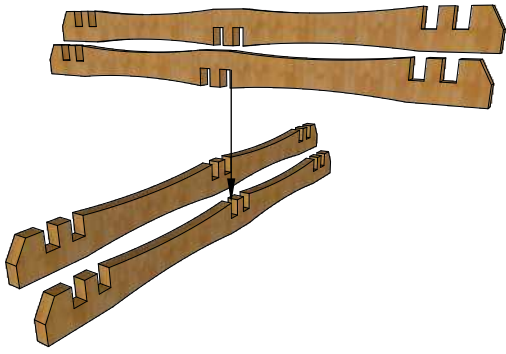

DM Idea

Scroll saw patterns & Woodworking plans

Miniature Picnic Table

www.dmidea.eu

DM Idea -YouTube

danielmiskoidea@gmail.com

1:12 Scale

4 mm Thick

4 mm Thick