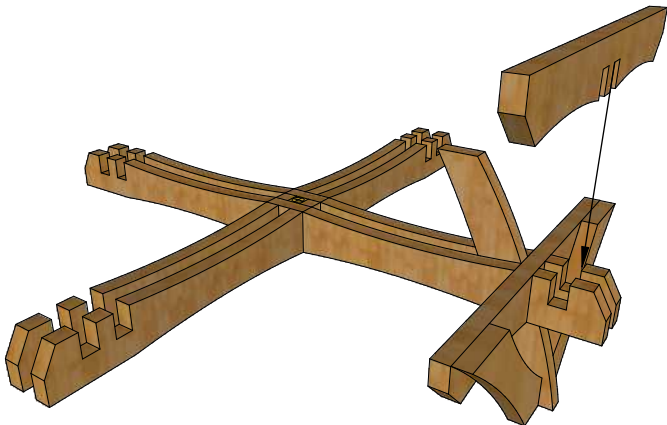

DM Idea

Scroll saw patterns & Woodworking plans

Miniature Picnic Table

www.dmidea.eu

DM Idea -YouTube

danielmiskoidea@gmail.com

1:12 Scale

4 mm Thick

4 mm Thick