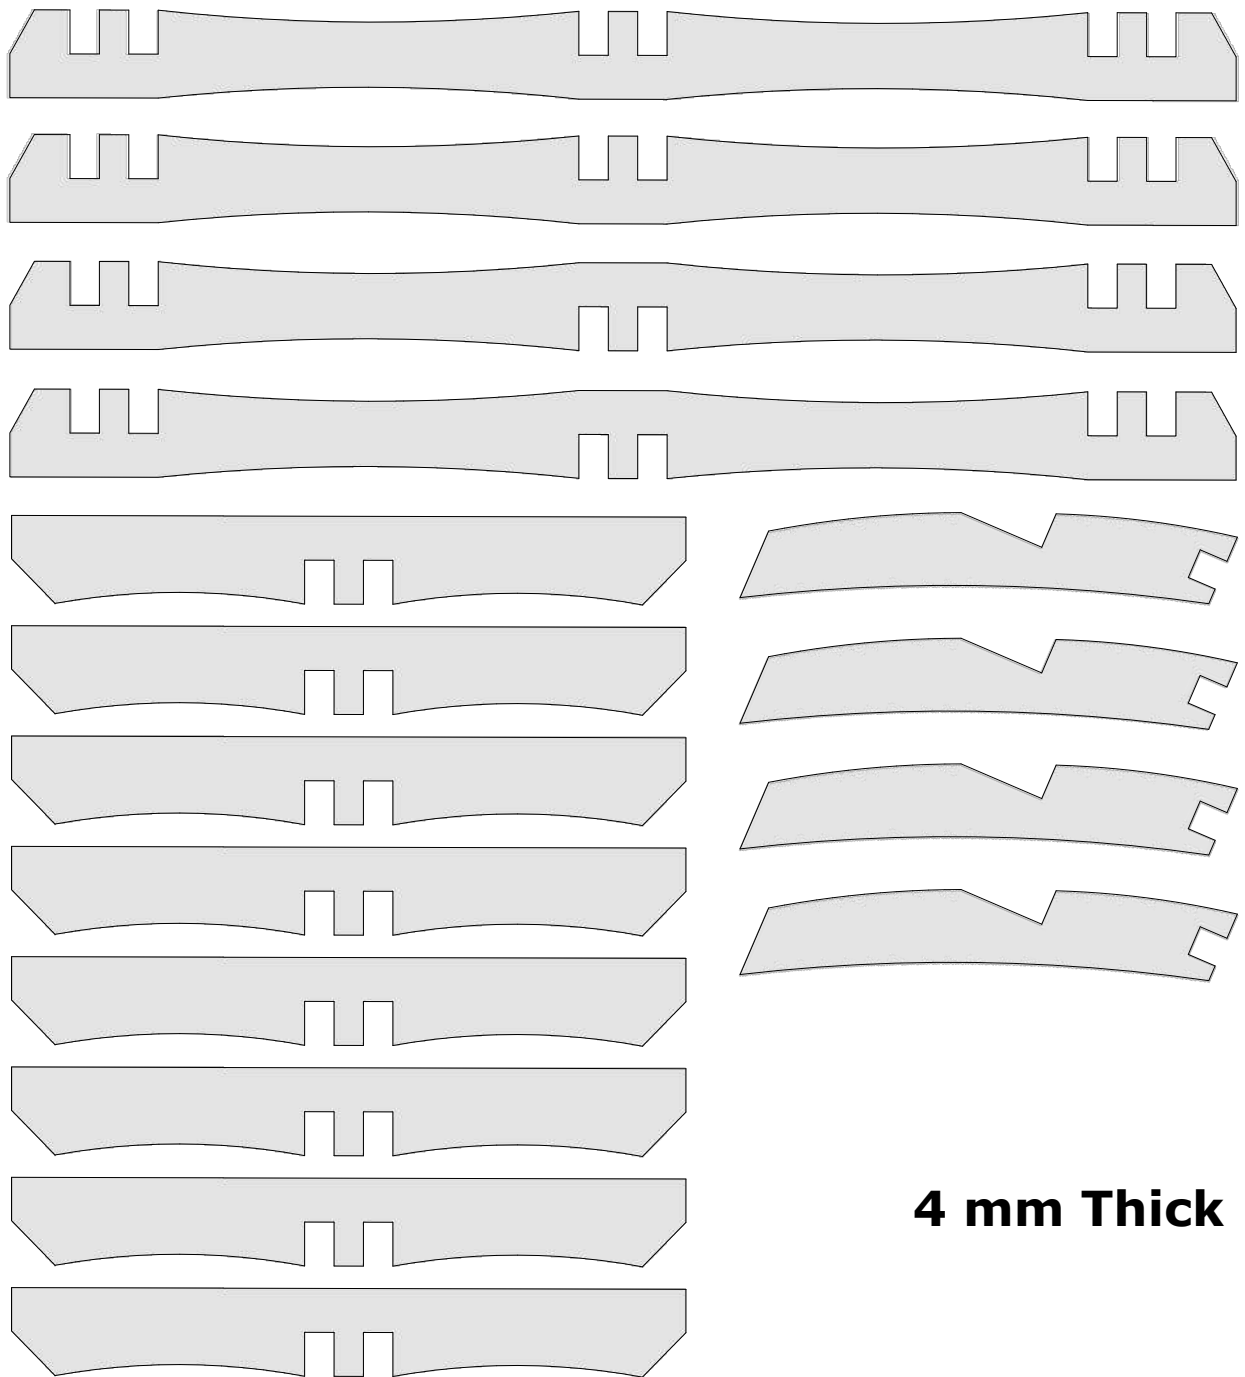

DM Idea

Scroll saw patterns & Woodworking plans

Miniature Picnic Table

www.dmidea.eu

DM Idea -YouTube

danielmiskoidea@gmail.com

1:12 Scale

4 mm Thick

4 mm Thick