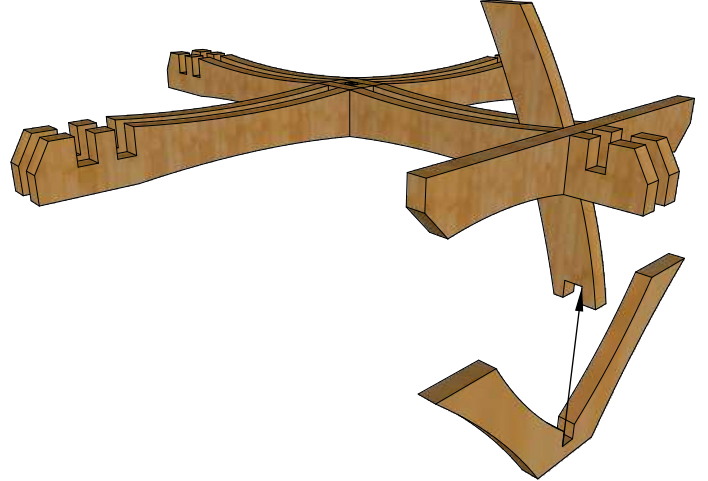

DM Idea

Scroll saw patterns & Woodworking plans

Miniature Picnic Table

www.dmidea.eu

DM Idea -YouTube

danielmiskoidea@gmail.com

1:12 Scale

4 mm Thick

4 mm Thick