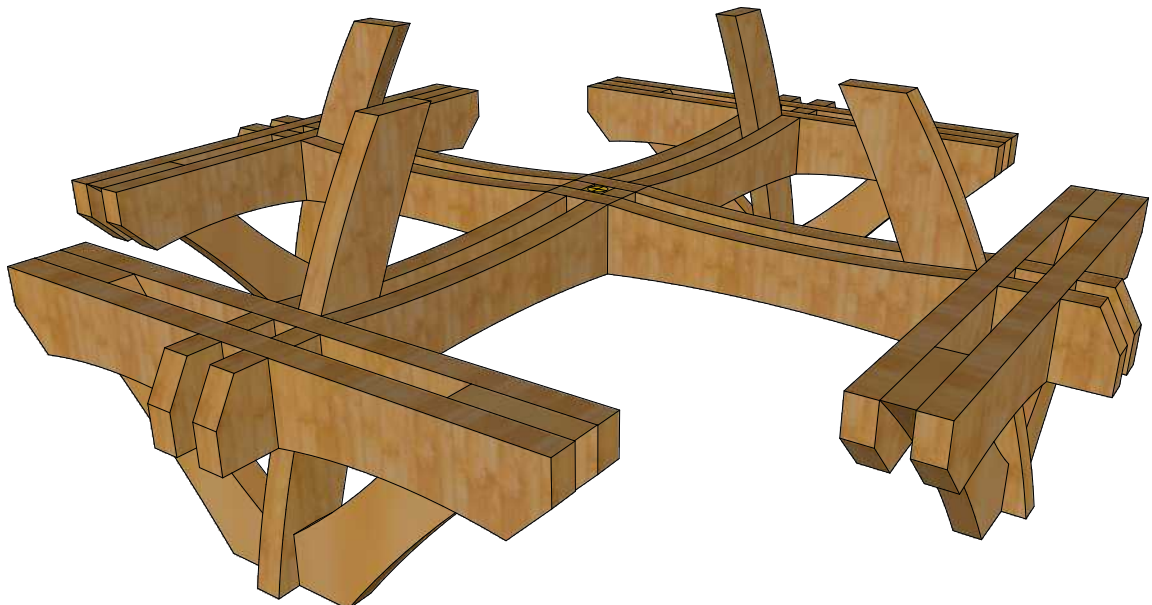

DM Idea

Scroll saw patterns & Woodworking plans

Miniature Picnic Table

www.dmidea.eu

DM Idea -YouTube

danielmiskoidea@gmail.com

1:12 Scale

4 mm Thick

4 mm Thick