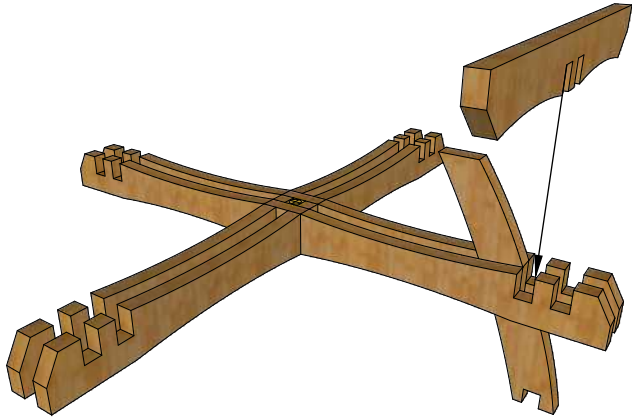

DM Idea

Scroll saw patterns & Woodworking plans

Miniature Picnic Table

www.dmidea.eu

DM Idea -YouTube

danielmiskoidea@gmail.com

1:12 Scale

4 mm Thick

4 mm Thick