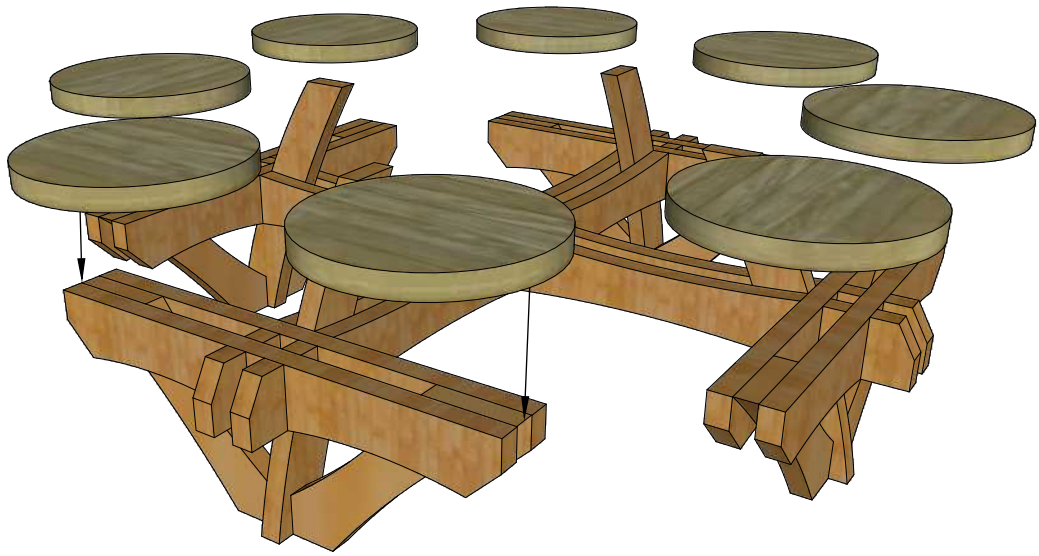

DM Idea

Scroll saw patterns & Woodworking plans

Miniature Picnic Table

www.dmidea.eu

DM Idea -YouTube

danielmiskoidea@gmail.com

1:12 Scale

4 mm Thick

4 mm Thick