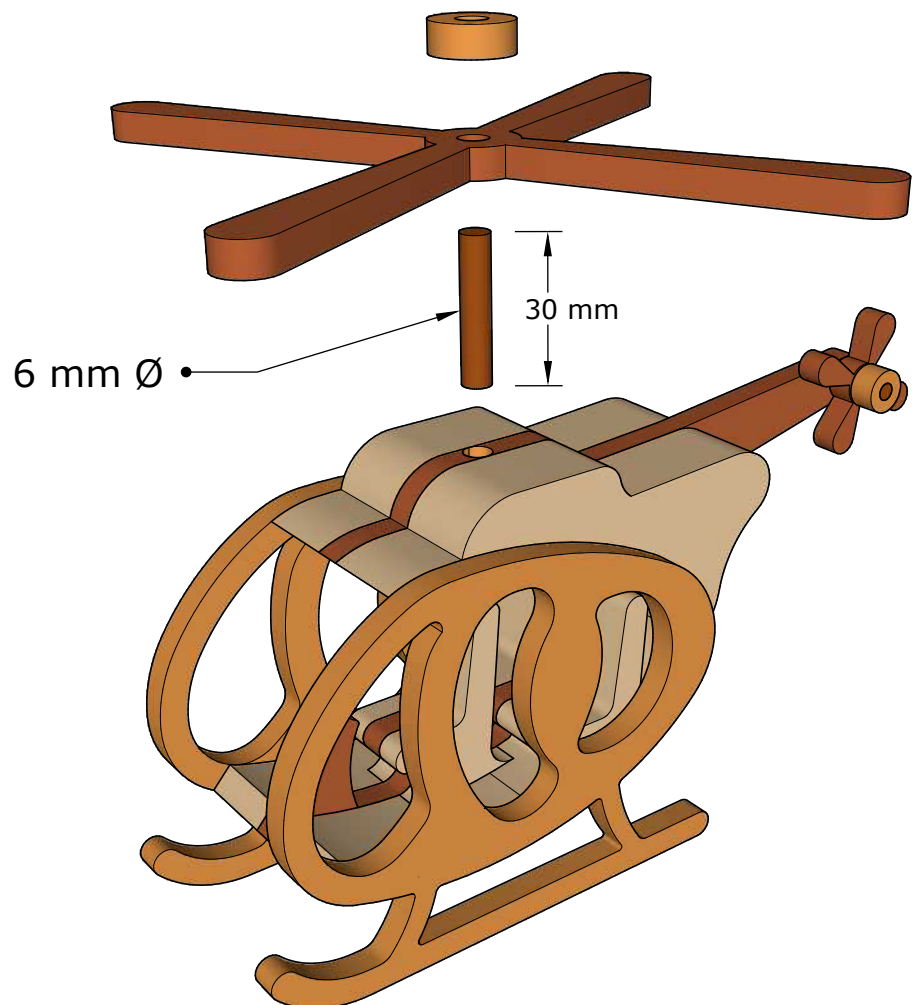

DM Idea

Scroll saw patterns & Woodworking plans

Helicopter Toy

www.dmidea.eu

DM Idea -YouTube

danielmiskoidea@gmail.com

6 mm Thick

Patterns for personal use only.

Copyright Daniel Misko 2019

18 mm Thick

Wooden dowels length guide