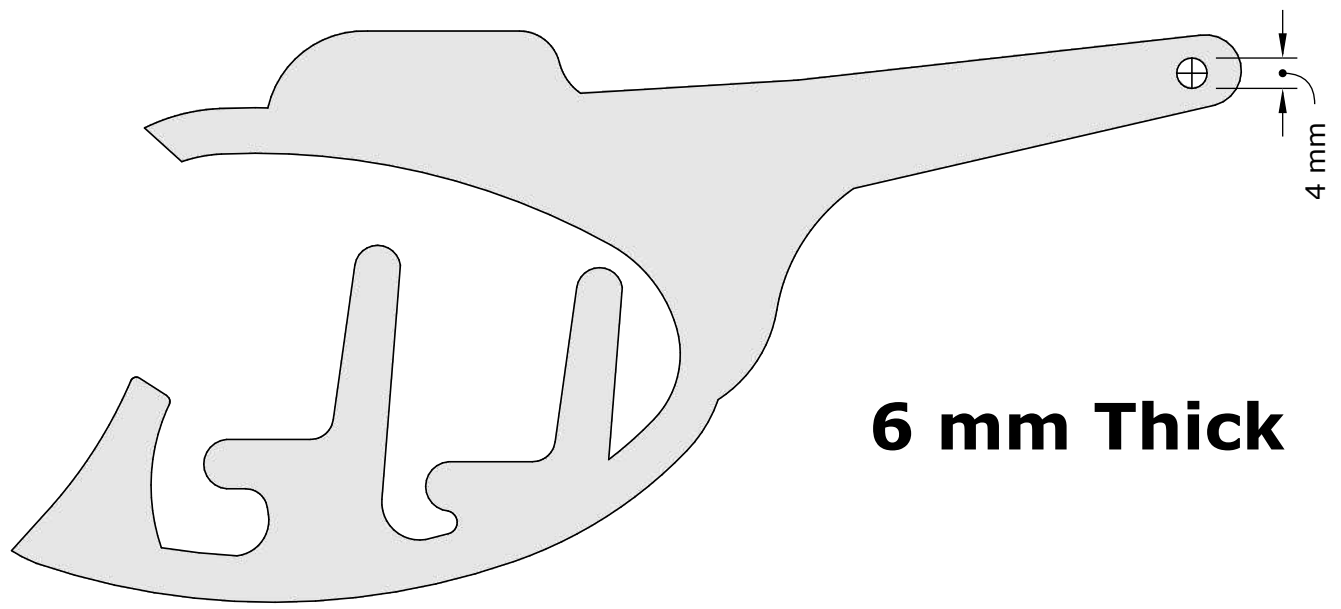

DM Idea

Scroll saw patterns & Woodworking plans

Helicopter Toy

www.dmidea.eu

DM Idea -YouTube

danielmiskoidea@gmail.com

6 mm Thick

Patterns for personal use only.

Copyright Daniel Misko 2019

18 mm Thick

Wooden dowels length guide