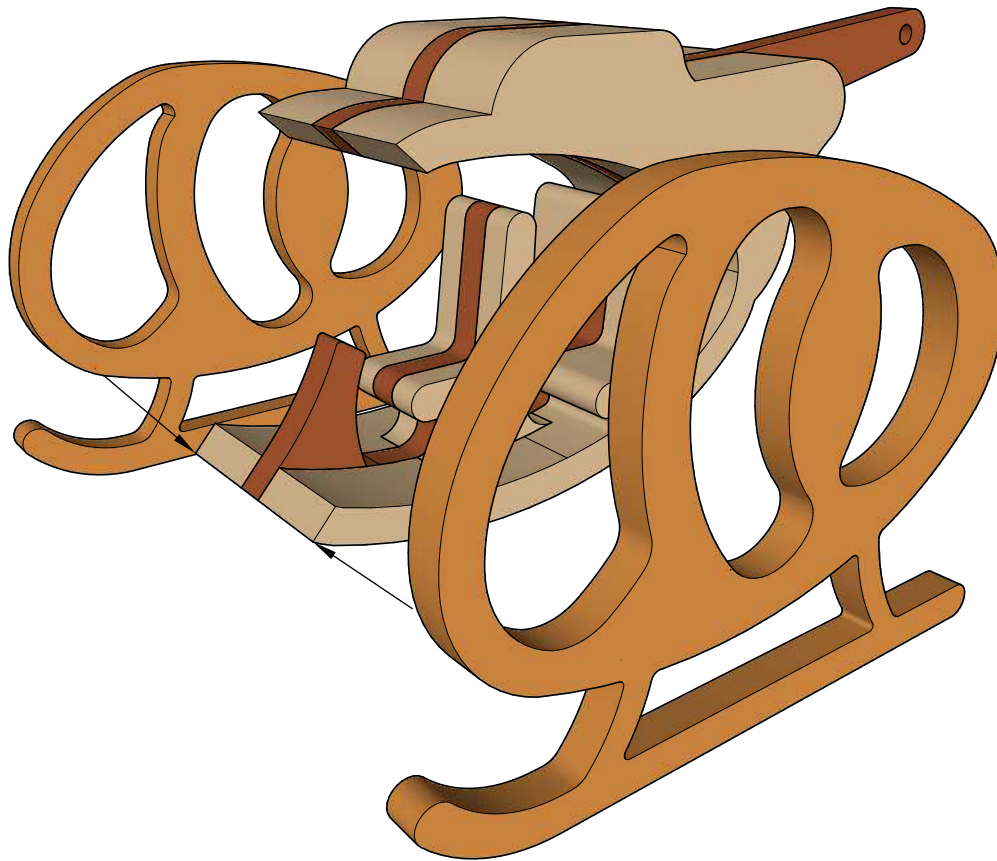

DM Idea

Scroll saw patterns & Woodworking plans

Helicopter Toy

www.dmidea.eu

DM Idea -YouTube

danielmiskoidea@gmail.com

6 mm Thick

Patterns for personal use only.

Copyright Daniel Misko 2019

18 mm Thick

Wooden dowels length guide