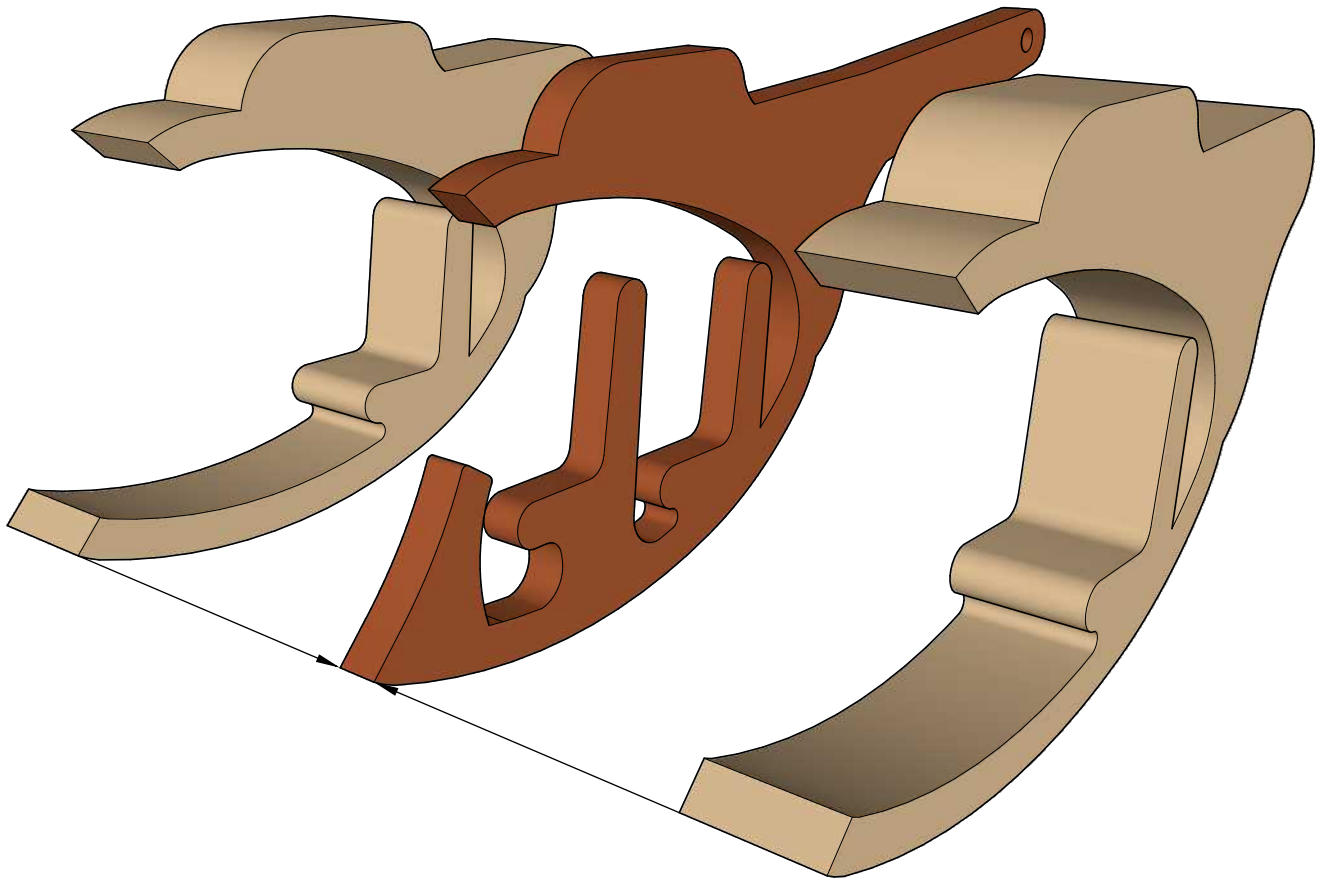

DM Idea

Scroll saw patterns & Woodworking plans

Helicopter Toy

www.dmidea.eu

DM Idea -YouTube

danielmiskoidea@gmail.com

6 mm Thick

Patterns for personal use only.

Copyright Daniel Misko 2019

18 mm Thick

Wooden dowels length guide