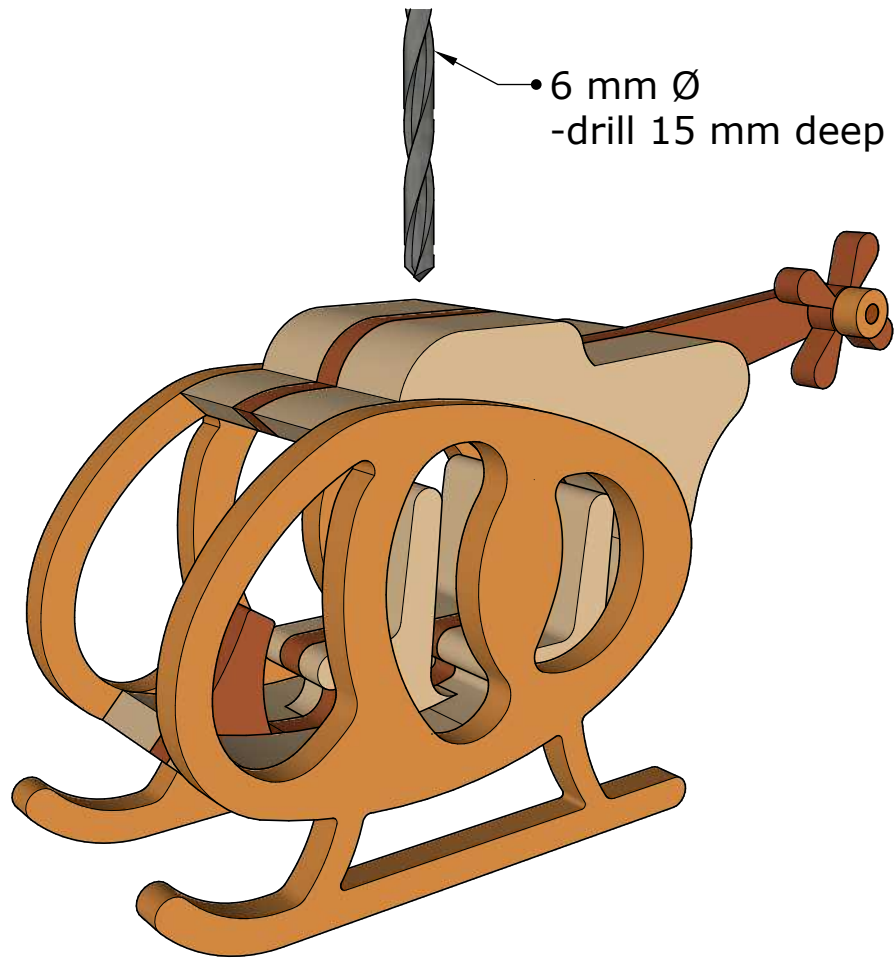

DM Idea

Scroll saw patterns & Woodworking plans

Helicopter Toy

www.dmidea.eu

DM Idea -YouTube

danielmiskoidea@gmail.com

6 mm Thick

Patterns for personal use only.

Copyright Daniel Misko 2019

18 mm Thick

Wooden dowels length guide