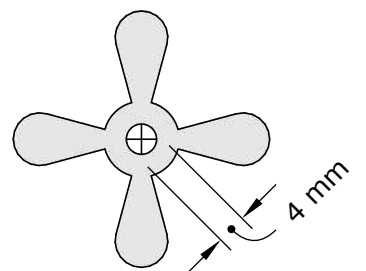

DM Idea

Scroll saw patterns & Woodworking plans

Helicopter Toy

www.dmidea.eu

DM Idea -YouTube

danielmiskoidea@gmail.com

6 mm Thick

Patterns for personal use only.

Copyright Daniel Misko 2019

18 mm Thick

Wooden dowels length guide