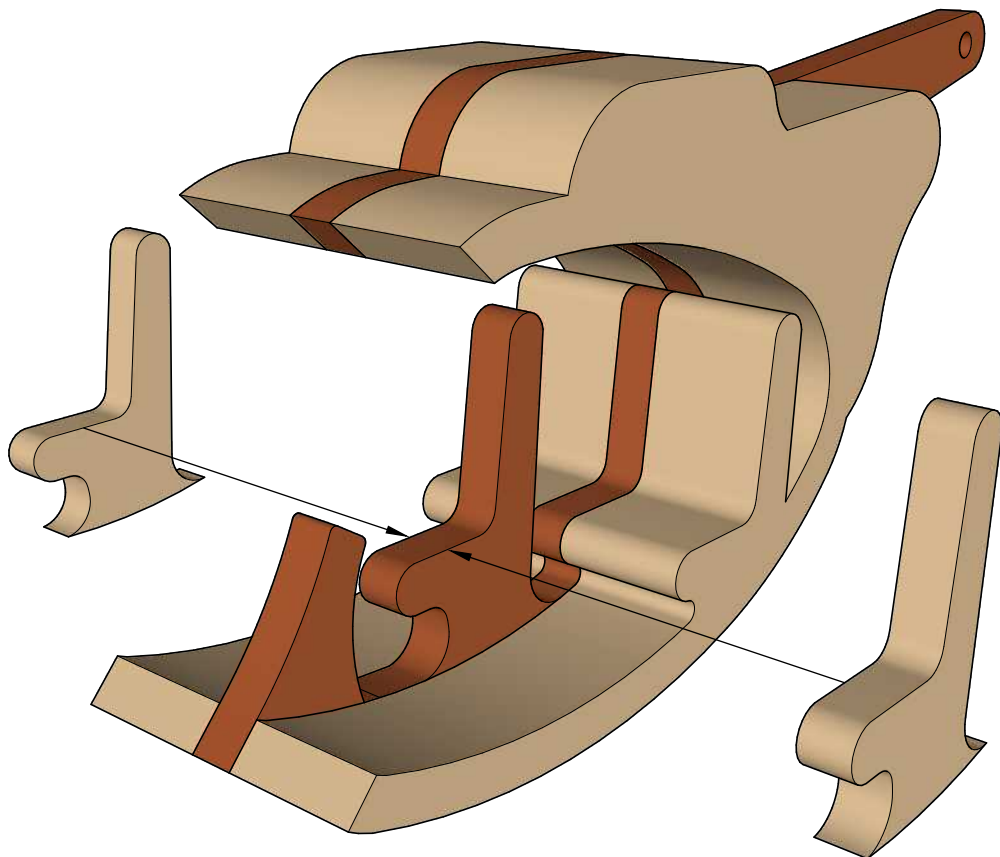

DM Idea

Scroll saw patterns & Woodworking plans

Helicopter Toy

www.dmidea.eu

DM Idea -YouTube

danielmiskoidea@gmail.com

6 mm Thick

Patterns for personal use only.

Copyright Daniel Misko 2019

18 mm Thick

Wooden dowels length guide