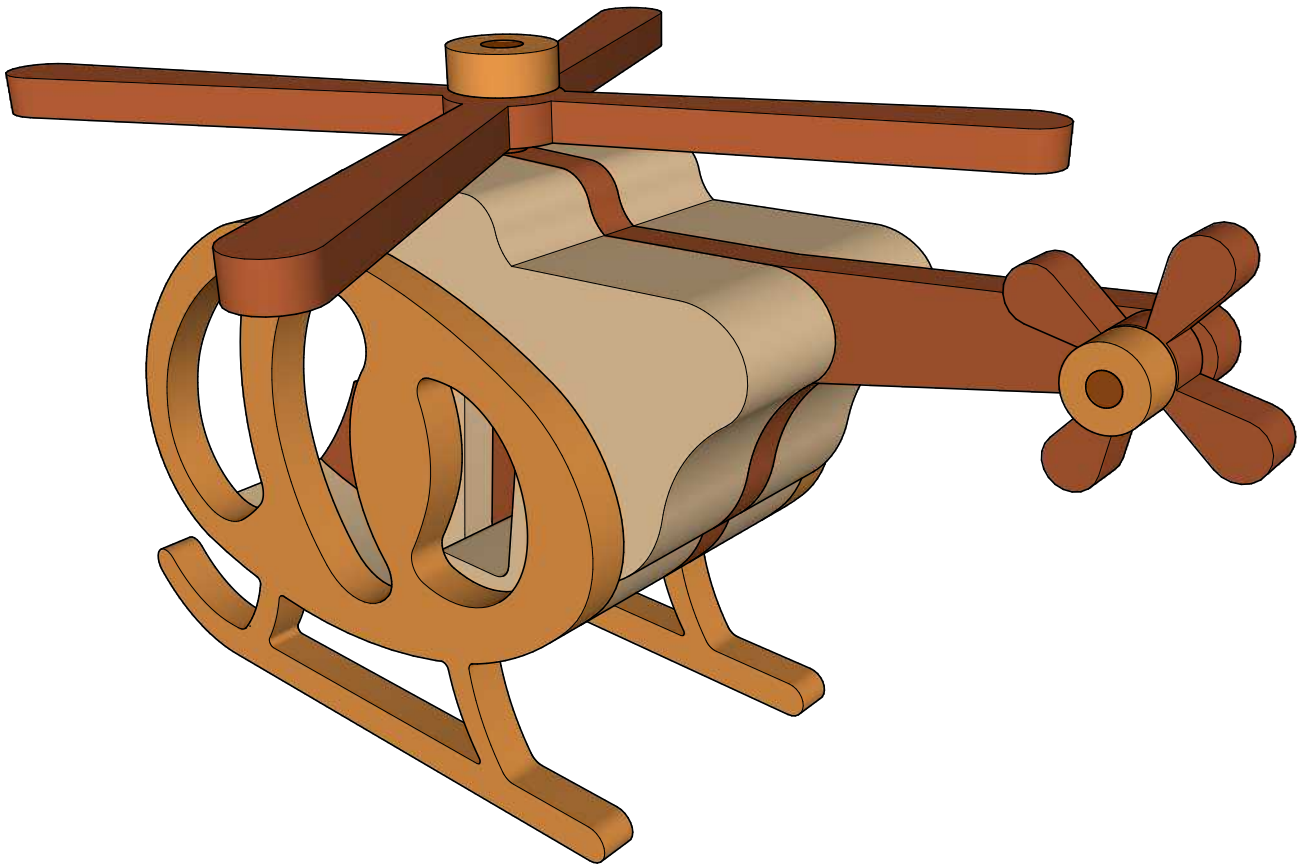

DM Idea

Scroll saw patterns & Woodworking plans

Helicopter Toy

www.dmidea.eu

DM Idea -YouTube

danielmiskoidea@gmail.com

6 mm Thick

Patterns for personal use only.

Copyright Daniel Misko 2019

18 mm Thick

Wooden dowels length guide