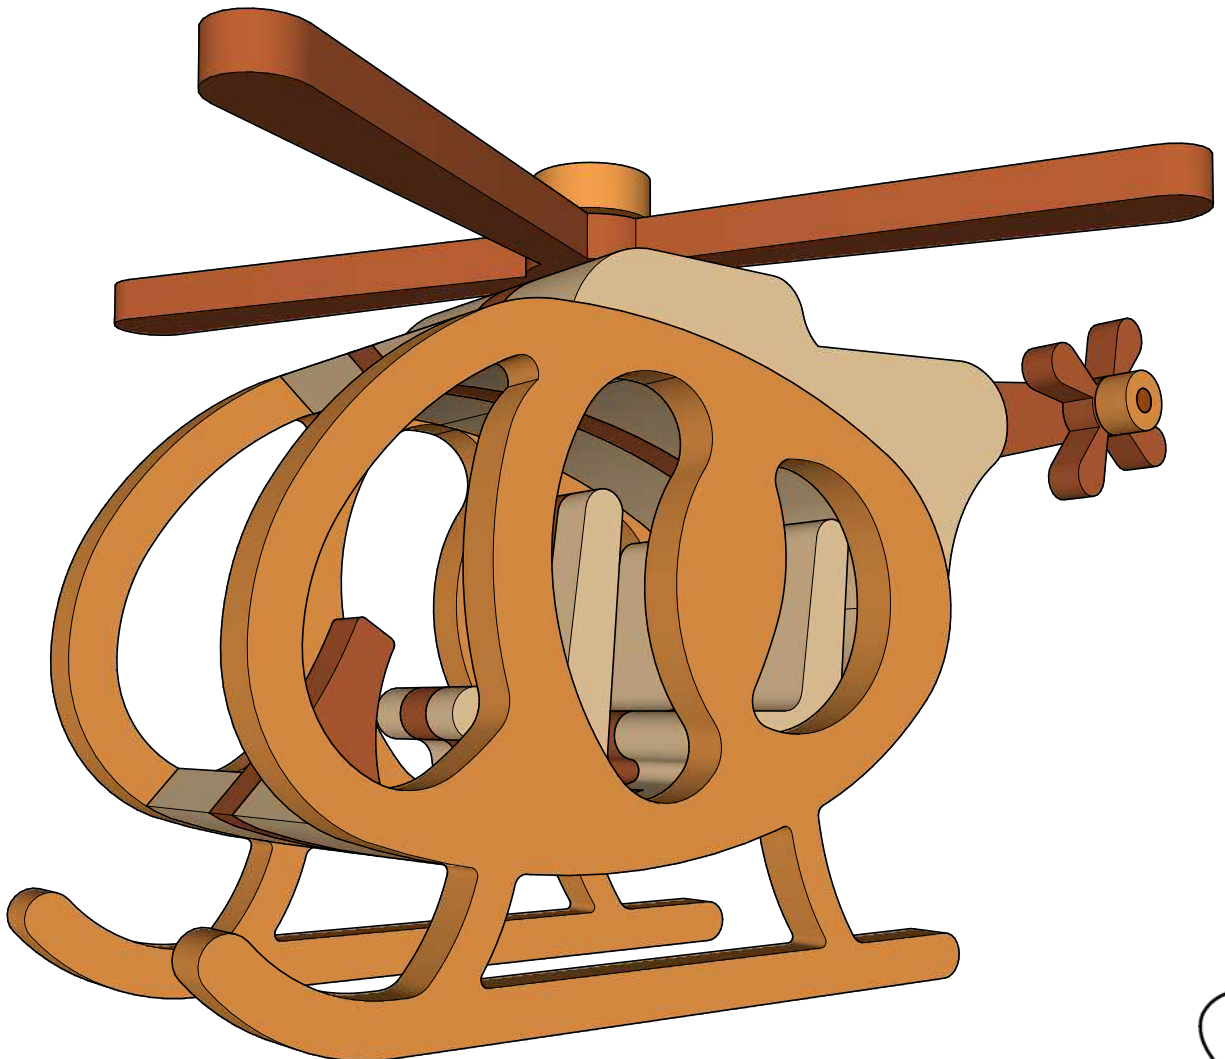

DM Idea

Scroll saw patterns & Woodworking plans

Helicopter Toy

www.dmidea.eu

DM Idea -YouTube

danielmiskoidea@gmail.com

6 mm Thick

Patterns for personal use only.

Copyright Daniel Misko 2019

18 mm Thick

Wooden dowels length guide