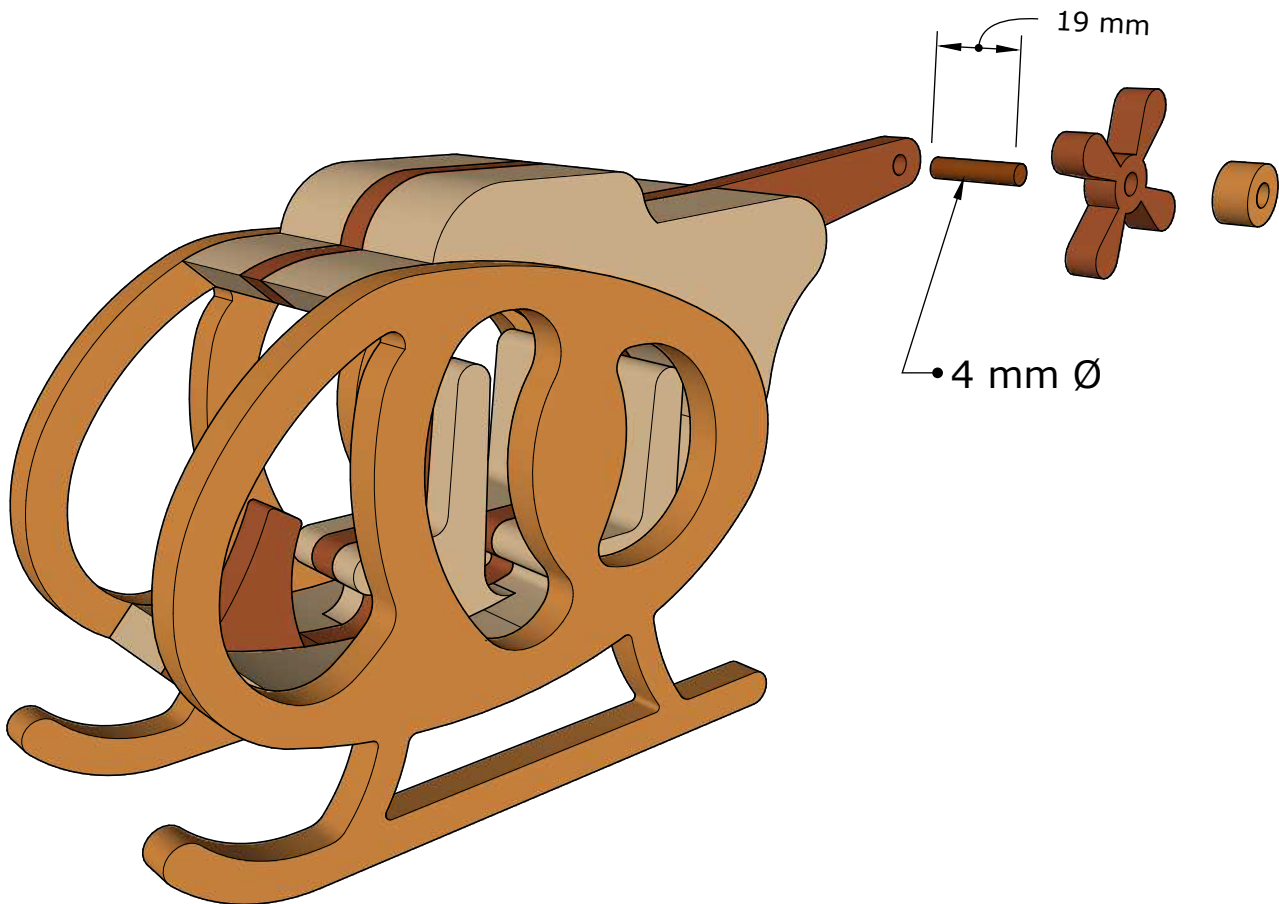

DM Idea

Scroll saw patterns & Woodworking plans

Helicopter Toy

www.dmidea.eu

DM Idea -YouTube

danielmiskoidea@gmail.com

6 mm Thick

Patterns for personal use only.

Copyright Daniel Misko 2019

18 mm Thick

Wooden dowels length guide