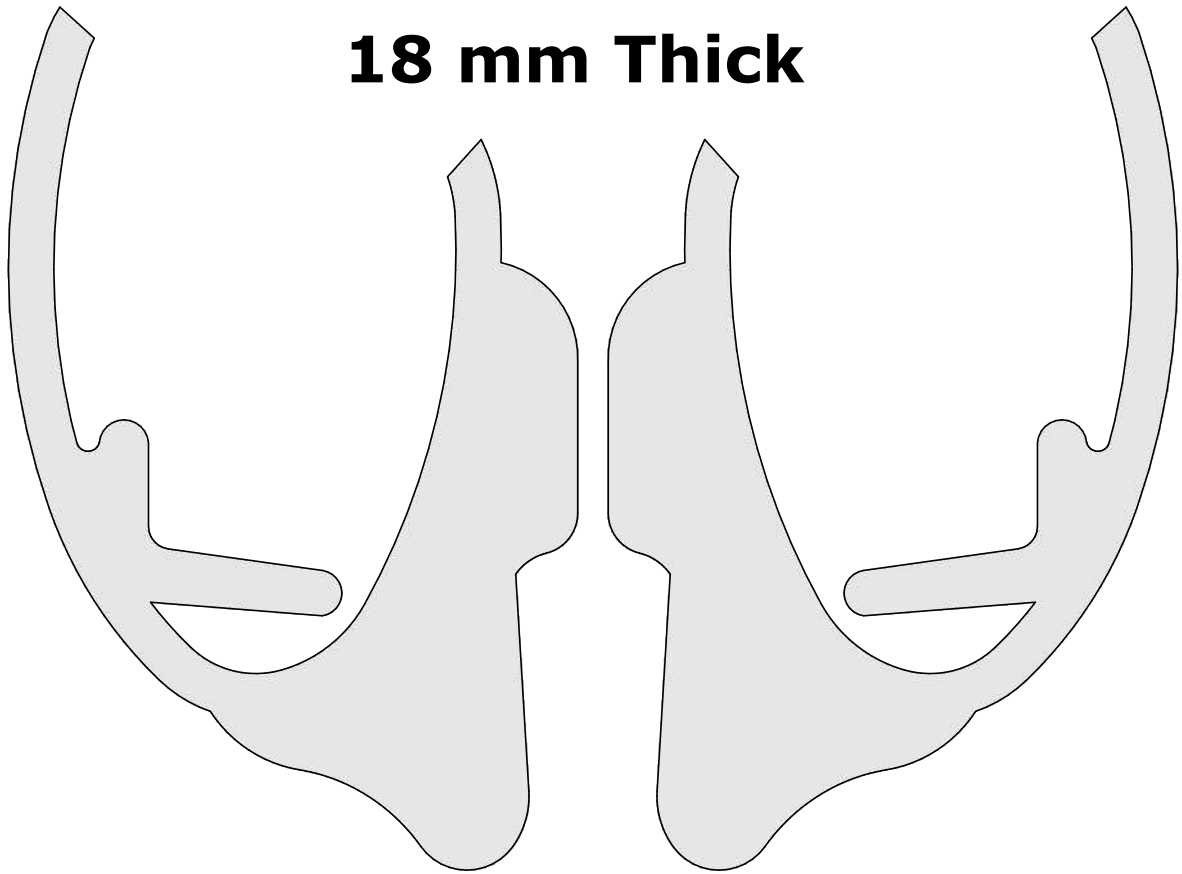

DM Idea

Scroll saw patterns & Woodworking plans

Helicopter Toy

www.dmidea.eu

DM Idea -YouTube

danielmiskoidea@gmail.com

6 mm Thick

Patterns for personal use only.

Copyright Daniel Misko 2019

18 mm Thick

Wooden dowels length guide