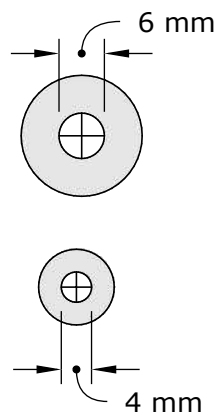

DM Idea

Scroll saw patterns & Woodworking plans

Helicopter Toy

www.dmidea.eu

DM Idea -YouTube

danielmiskoidea@gmail.com

6 mm Thick

Patterns for personal use only.

Copyright Daniel Misko 2019

18 mm Thick

Wooden dowels length guide