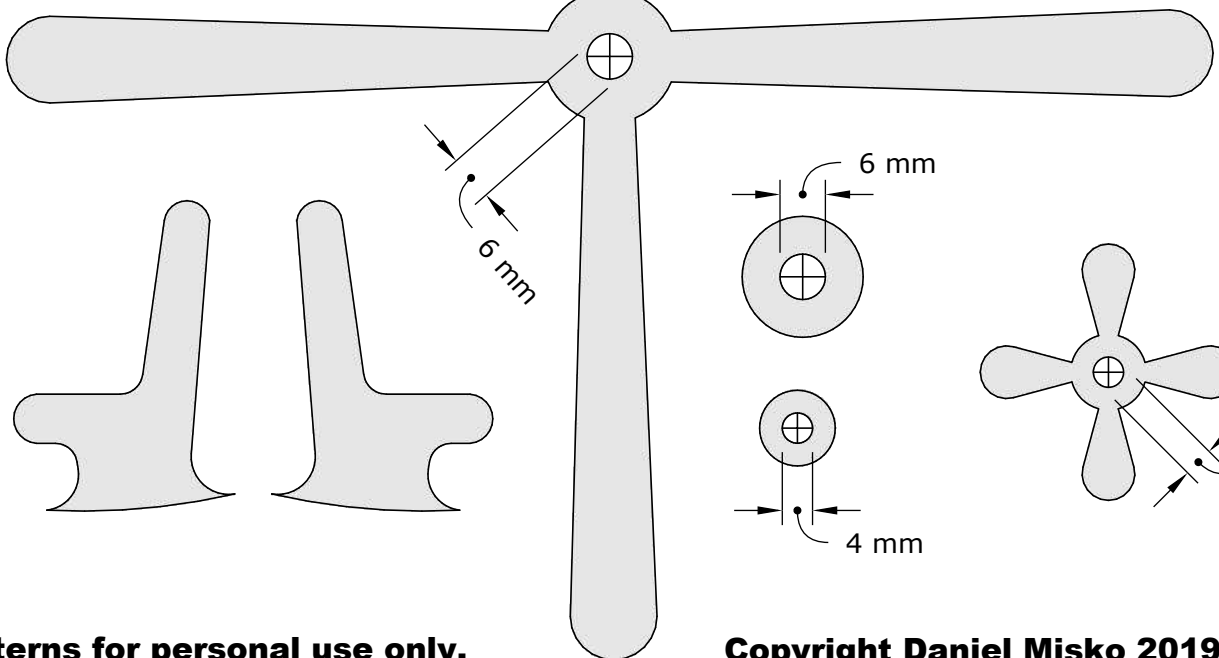

DM Idea

Scroll saw patterns & Woodworking plans

Helicopter Toy

www.dmidea.eu

DM Idea -YouTube

danielmiskoidea@gmail.com

6 mm Thick

Patterns for personal use only.

Copyright Daniel Misko 2019

18 mm Thick

Wooden dowels length guide