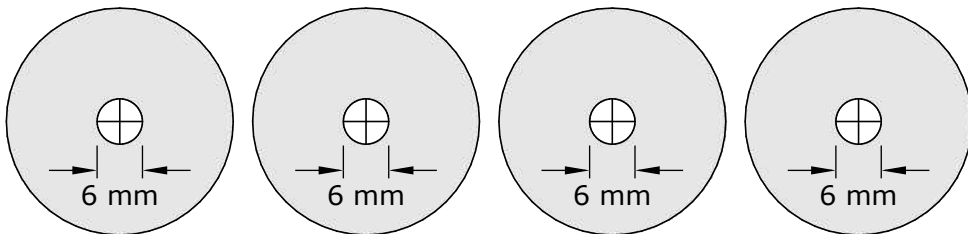

DM Idea

Scroll saw patterns & Woodworking plans

Wooden Toy Car

www.dmidea.eu

DM Idea -YouTube

danielmiskoidea@gmail.com

These parts are optional •

10 mm Thick

Wooden dowels length guide

2 X