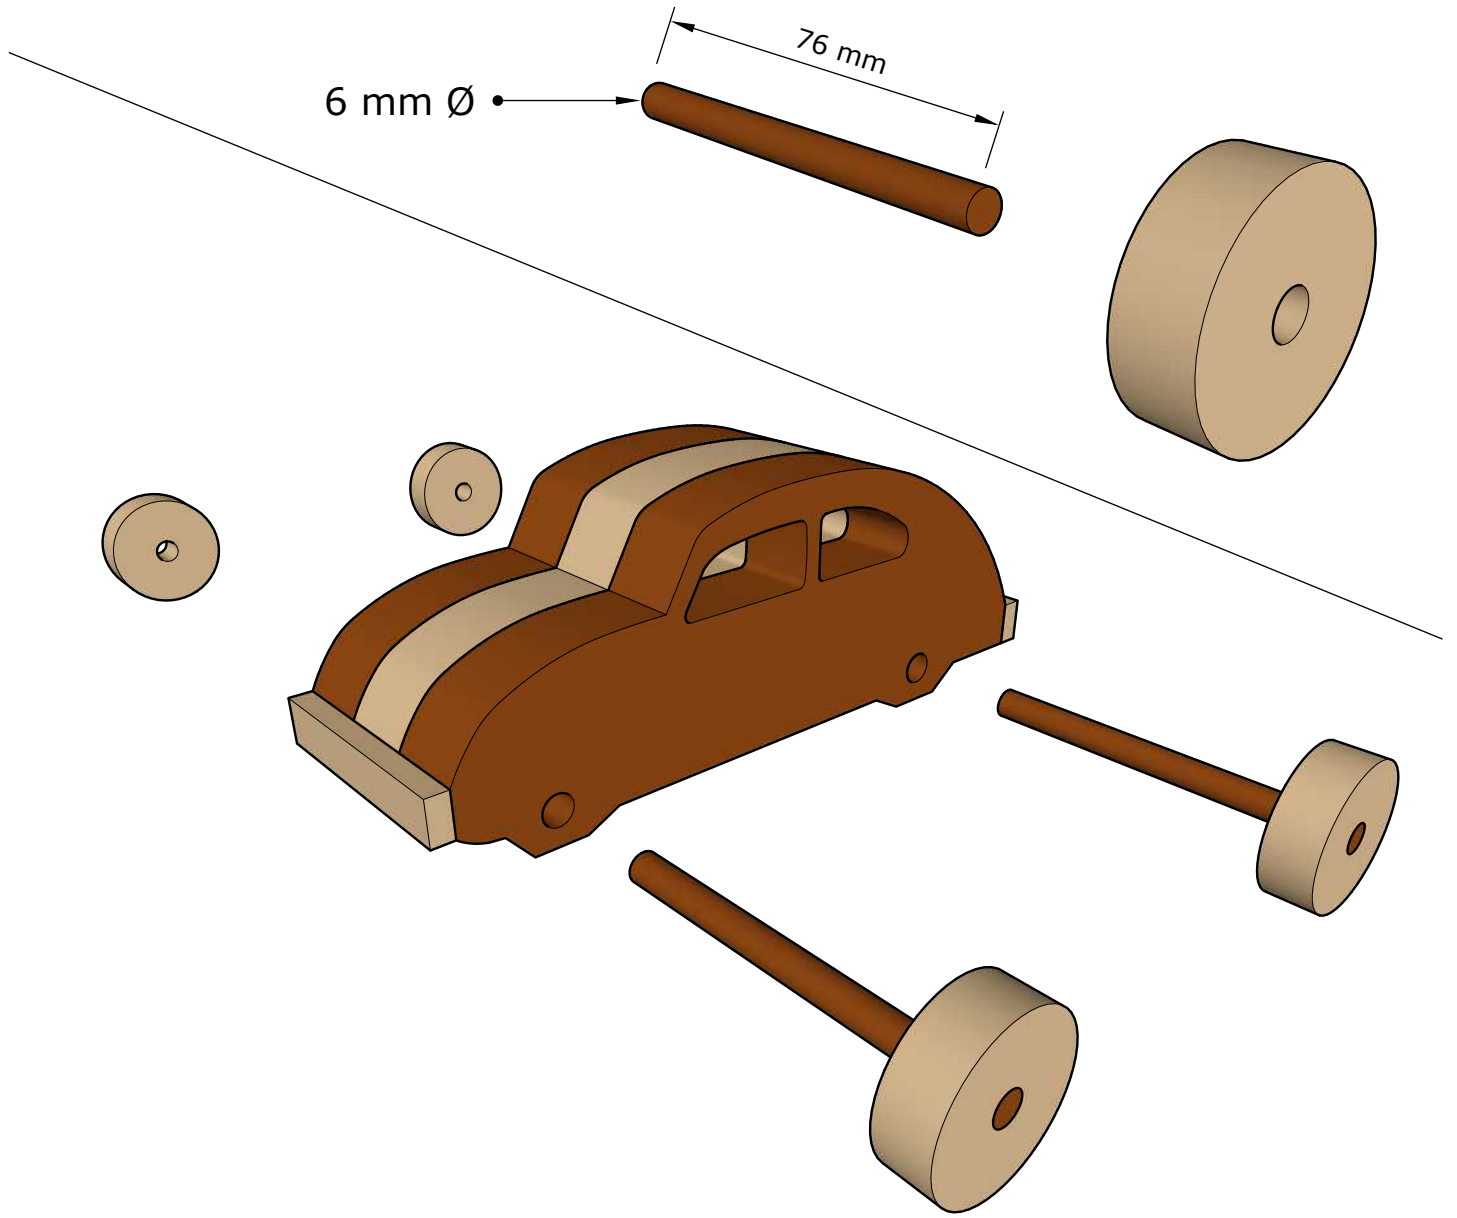

DM Idea

Scroll saw patterns & Woodworking plans

Wooden Toy Car

www.dmidea.eu

DM Idea -YouTube

danielmiskoidea@gmail.com

These parts are optional •

10 mm Thick

Wooden dowels length guide

2 X