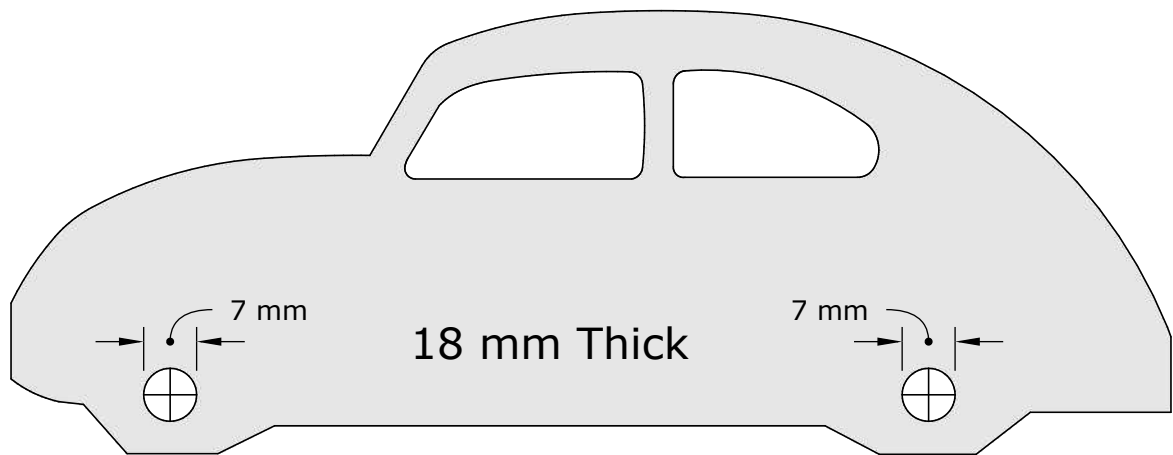

DM Idea

Scroll saw patterns & Woodworking plans

Wooden Toy Car

www.dmidea.eu

DM Idea -YouTube

danielmiskoidea@gmail.com

These parts are optional •

10 mm Thick

Wooden dowels length guide

2 X