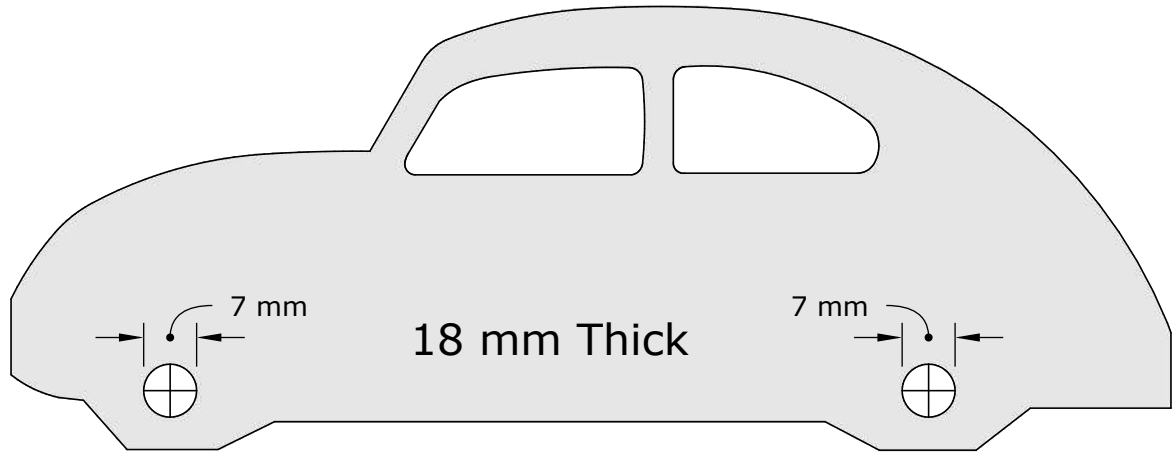

DM Idea

Scroll saw patterns & Woodworking plans

Wooden Toy Car

www.dmidea.eu

DM Idea -YouTube

danielmiskoidea@gmail.com

These parts are optional •

10 mm Thick

Wooden dowels length guide

2 X