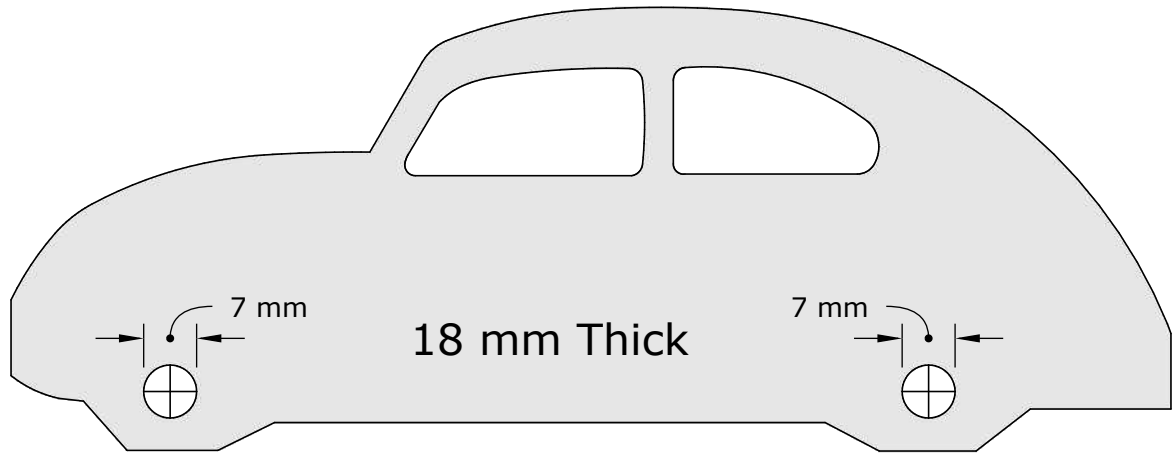

DM Idea

Scroll saw patterns & Woodworking plans

Wooden Toy Car

www.dmidea.eu

DM Idea -YouTube

danielmiskoidea@gmail.com

These parts are optional •

10 mm Thick

Wooden dowels length guide

2 X