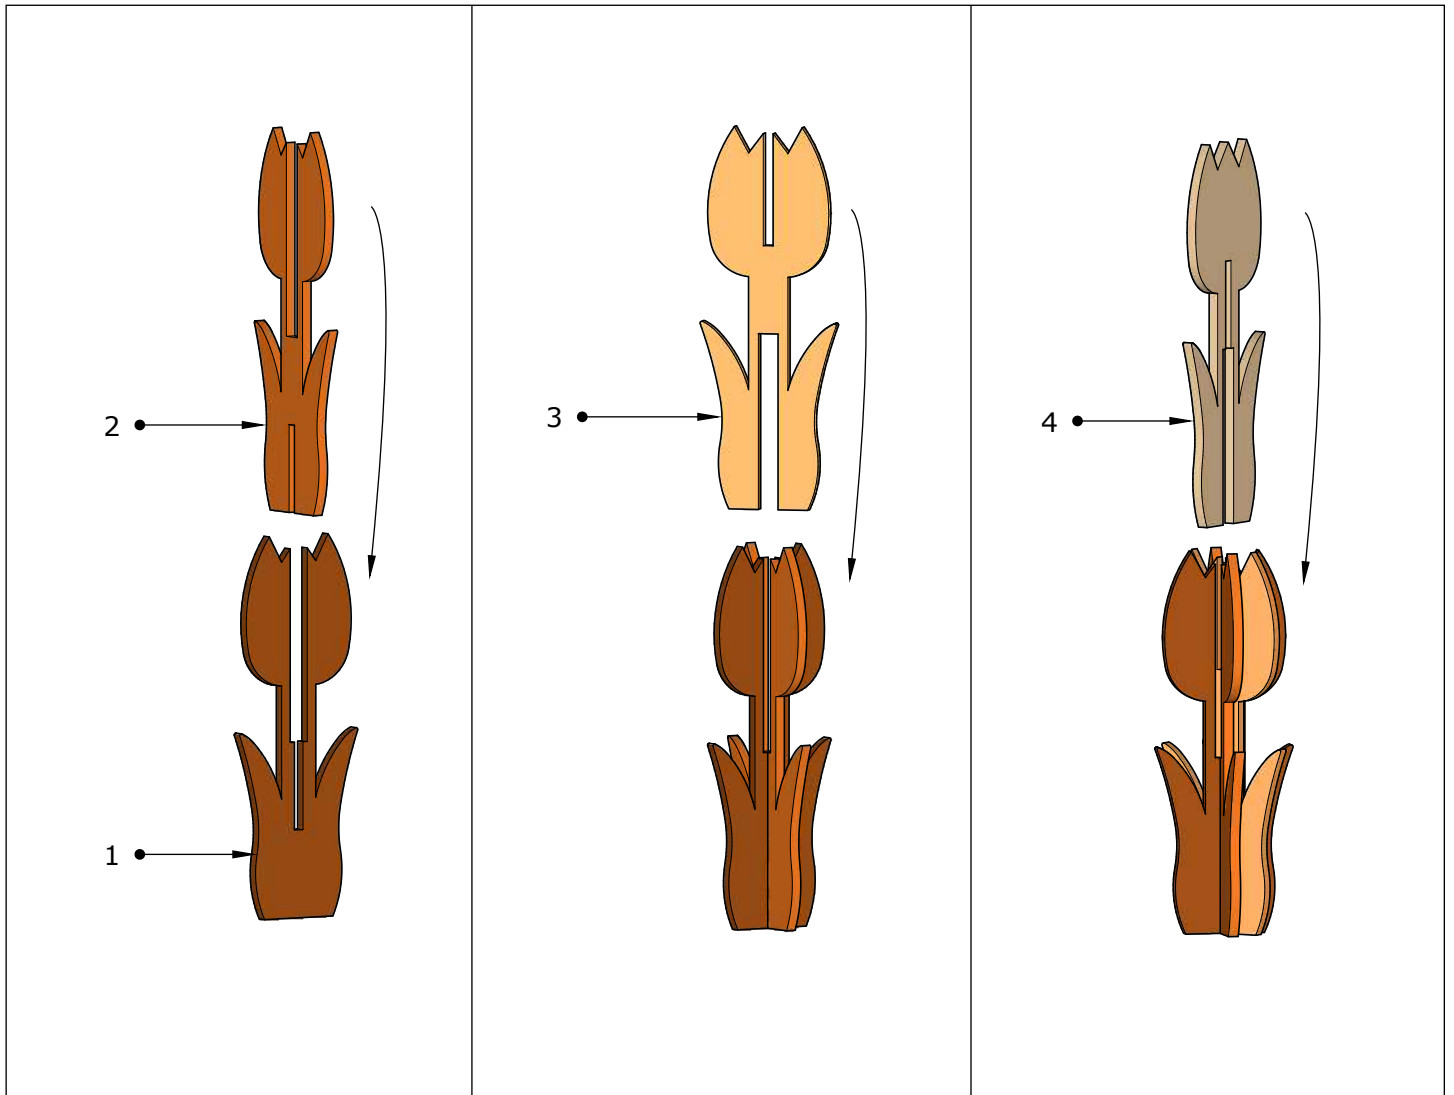

DM Idea

Scroll saw patterns & Woodworking plans

3D Flowers

www.dmidea.eu

DM Idea -YouTube

danielmiskoidea@gmail.com

4 mm Thick

4 mm Thick

4 mm Thick

4 mm Thick