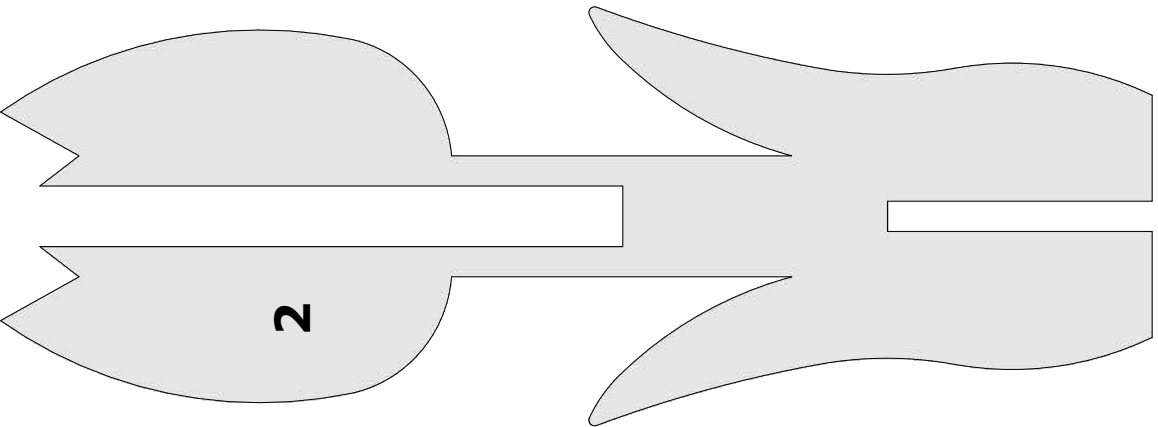

DM Idea

Scroll saw patterns & Woodworking plans

3D Flowers

www.dmidea.eu

DM Idea -YouTube

danielmiskoidea@gmail.com

4 mm Thick

4 mm Thick

4 mm Thick

4 mm Thick