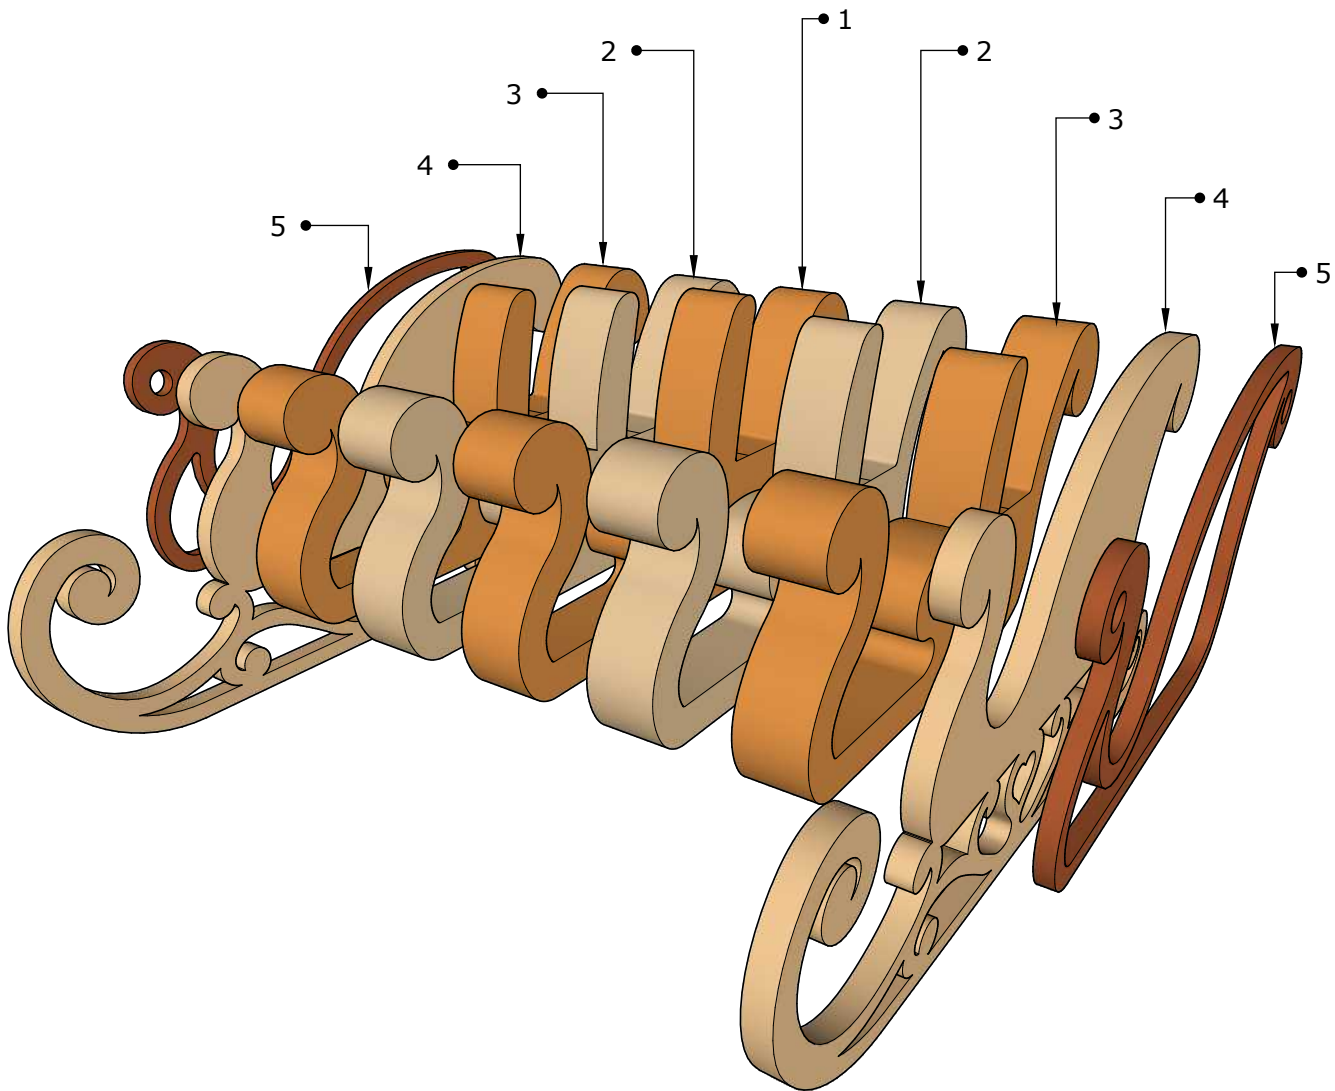

DM Idea

Scroll saw patterns & Woodworking plans

Santa's Sleigh

www.dmidea.eu

DM Idea -YouTube

danielmiskoidea@gmail.com

18 mm Thick

18 mm Thick

6 mm Thick

4 mm Thick