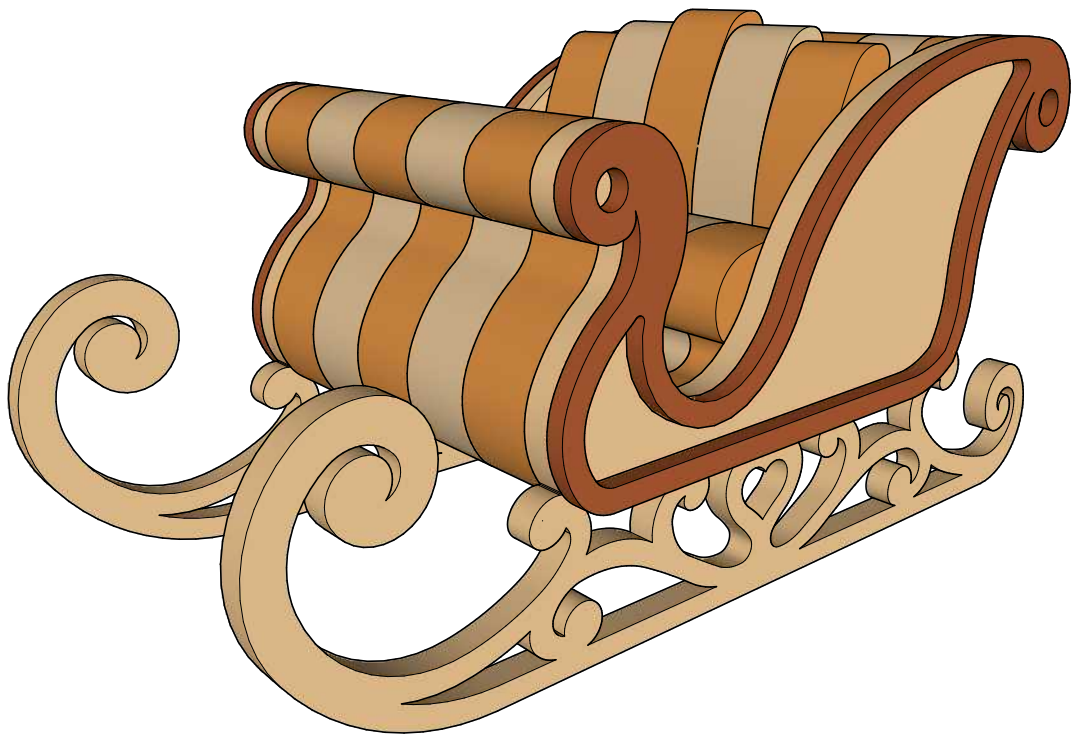

DM Idea

Scroll saw patterns & Woodworking plans

Santa's Sleigh

www.dmidea.eu

DM Idea -YouTube

danielmiskoidea@gmail.com

18 mm Thick

18 mm Thick

6 mm Thick

4 mm Thick