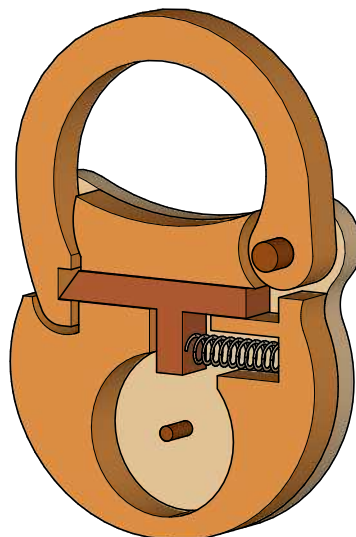

DM Idea

Scroll saw patterns & Woodworking plans

Wooden Padlock

www.dmidea.eu

DM Idea -YouTube

danielmiskoidea@gmail.com

Key shape

4 mm Thick

1:1 Scale

6 mm Thick

6-8 mm Thick