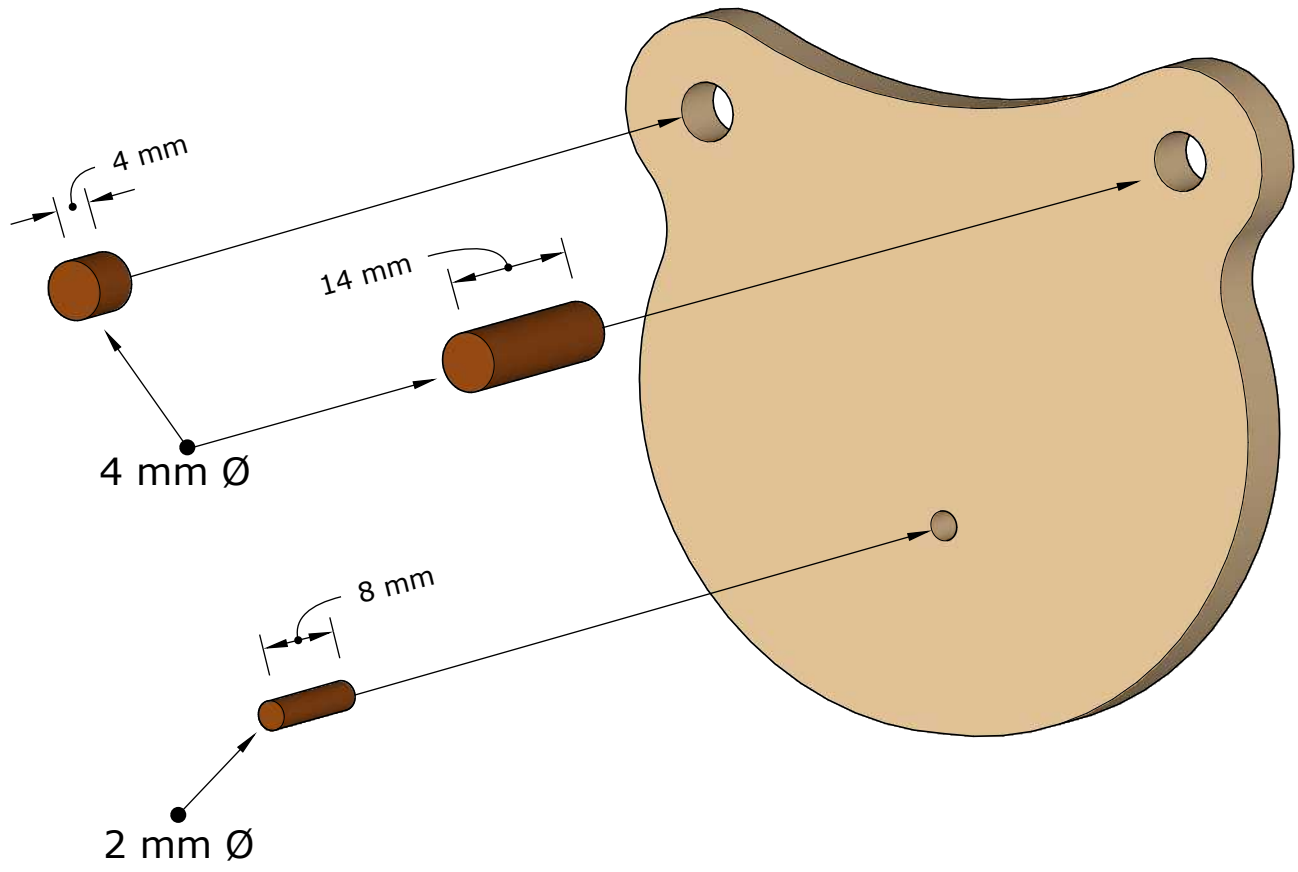

DM Idea

Scroll saw patterns & Woodworking plans

Wooden Padlock

www.dmidea.eu

DM Idea -YouTube

danielmiskoidea@gmail.com

Key shape

4 mm Thick

1:1 Scale

6 mm Thick

6-8 mm Thick