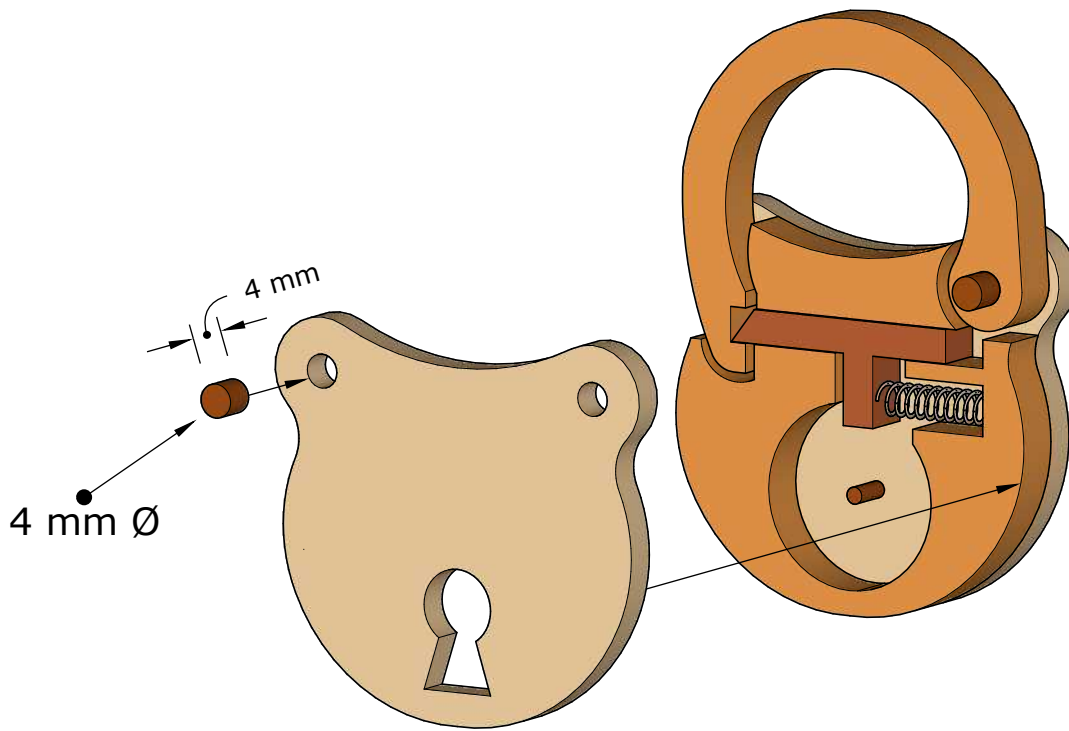

DM Idea

Scroll saw patterns & Woodworking plans

Wooden Padlock

www.dmidea.eu

DM Idea -YouTube

danielmiskoidea@gmail.com

Key shape

4 mm Thick

1:1 Scale

6 mm Thick

6-8 mm Thick