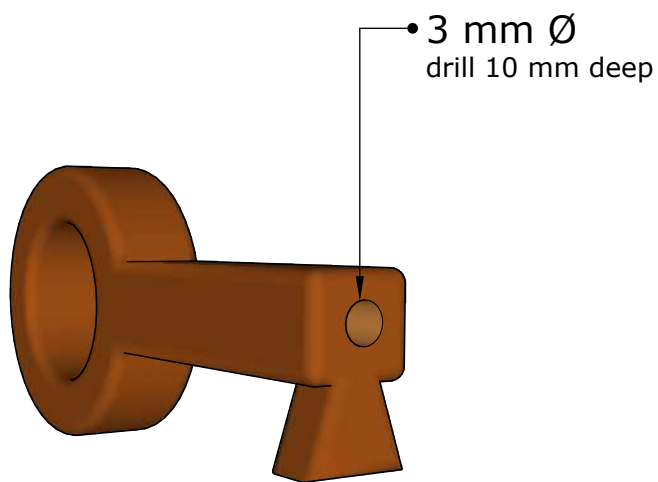

DM Idea

Scroll saw patterns & Woodworking plans

Wooden Padlock

www.dmidea.eu

DM Idea -YouTube

danielmiskoidea@gmail.com

Key shape

4 mm Thick

1:1 Scale

6 mm Thick

6-8 mm Thick