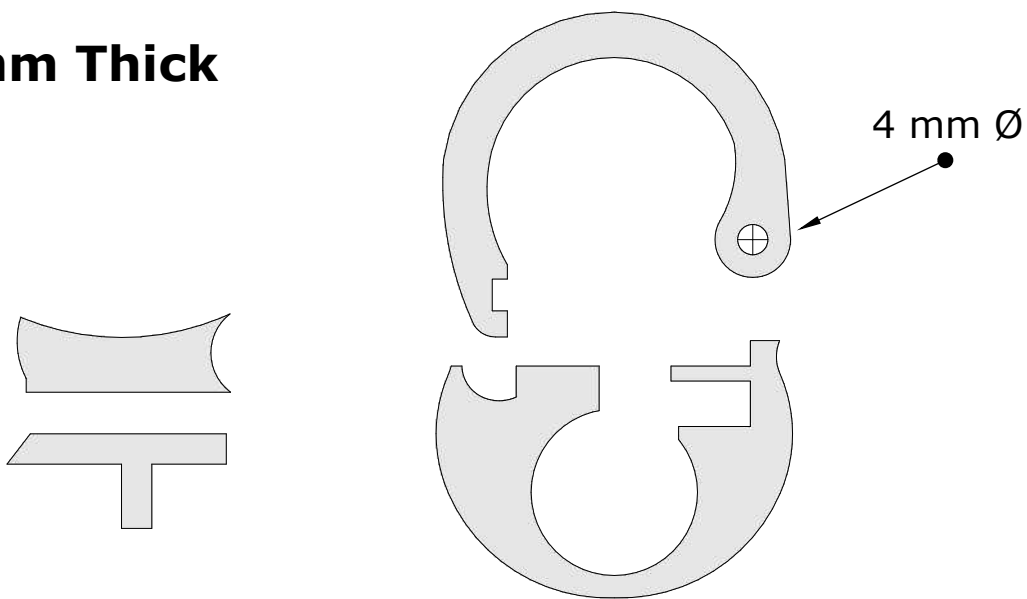

DM Idea

Scroll saw patterns & Woodworking plans

Wooden Padlock

www.dmidea.eu

DM Idea -YouTube

danielmiskoidea@gmail.com

Key shape

4 mm Thick

1:1 Scale

6 mm Thick

6-8 mm Thick