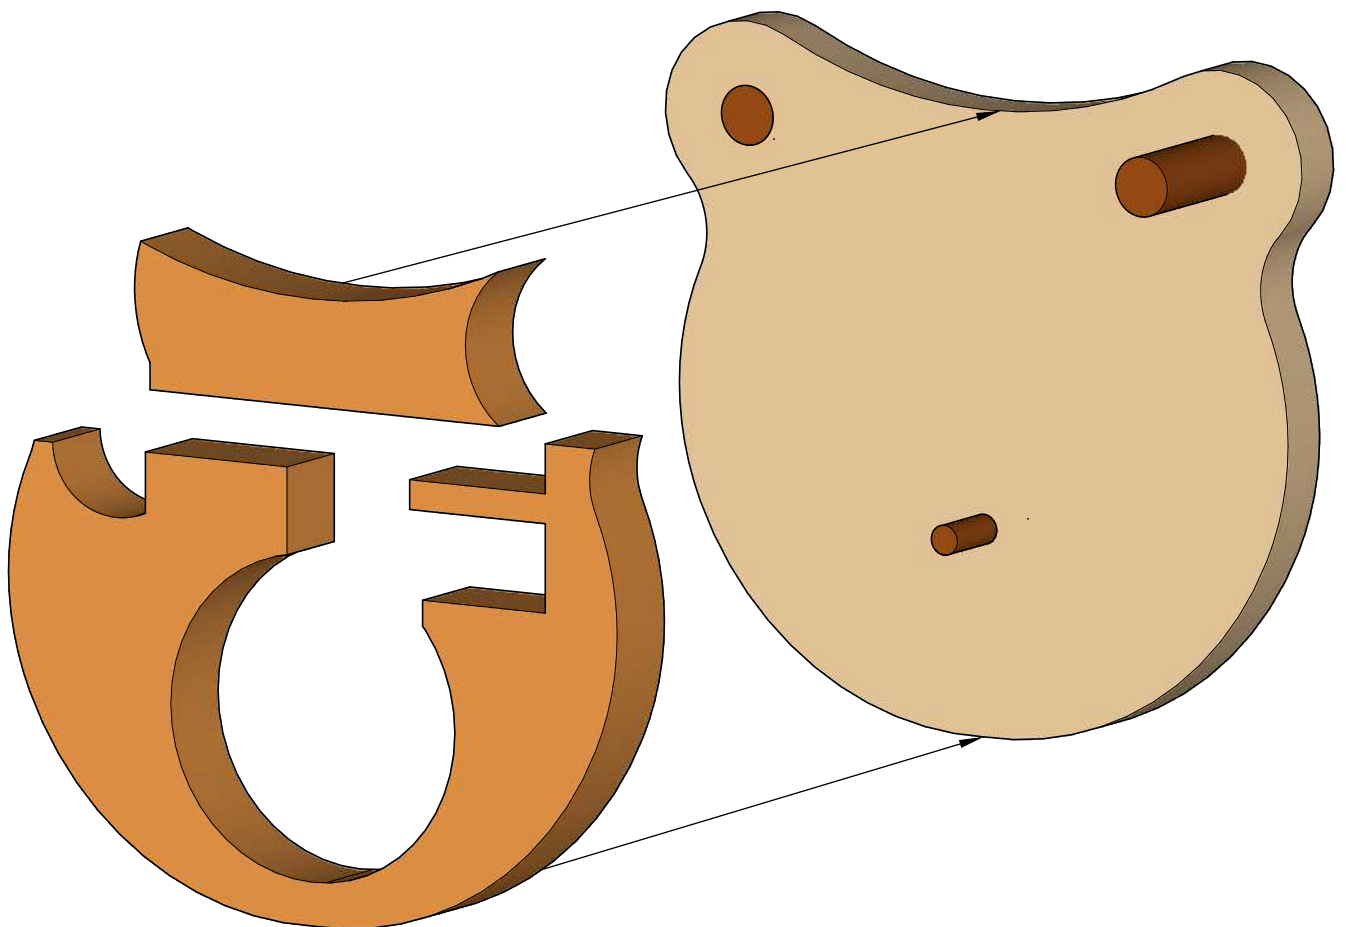

DM Idea

Scroll saw patterns & Woodworking plans

Wooden Padlock

www.dmidea.eu

DM Idea -YouTube

danielmiskoidea@gmail.com

Key shape

4 mm Thick

1:1 Scale

6 mm Thick

6-8 mm Thick