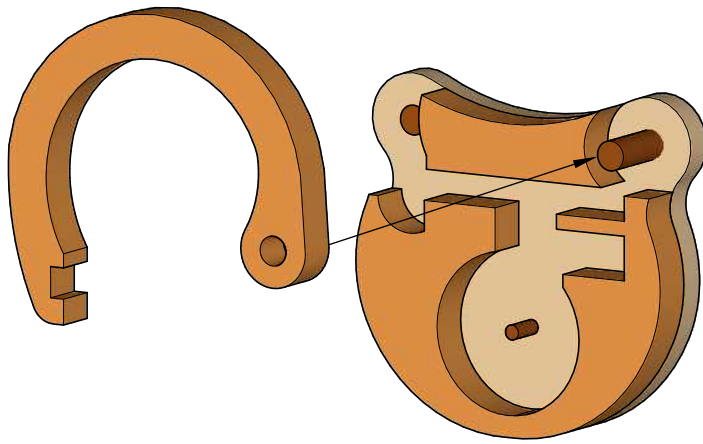

DM Idea

Scroll saw patterns & Woodworking plans

Wooden Padlock

www.dmidea.eu

DM Idea -YouTube

danielmiskoidea@gmail.com

Key shape

4 mm Thick

1:1 Scale

6 mm Thick

6-8 mm Thick