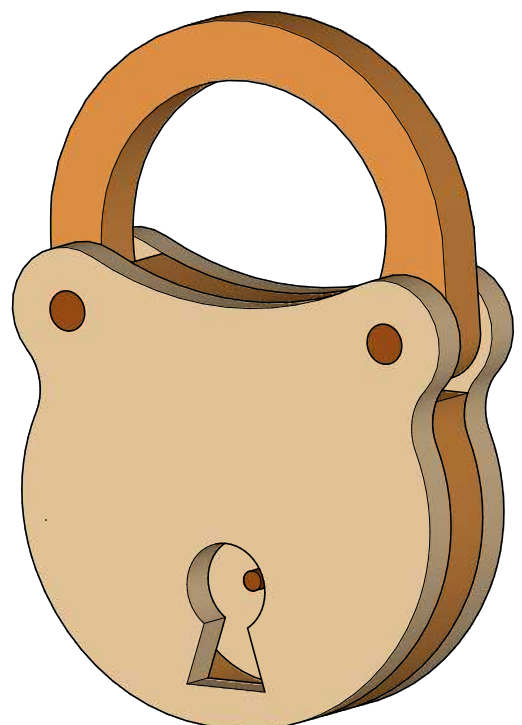

DM Idea

Scroll saw patterns & Woodworking plans

Wooden Padlock

www.dmidea.eu

DM Idea -YouTube

danielmiskoidea@gmail.com

Key shape

4 mm Thick

1:1 Scale

6 mm Thick

6-8 mm Thick