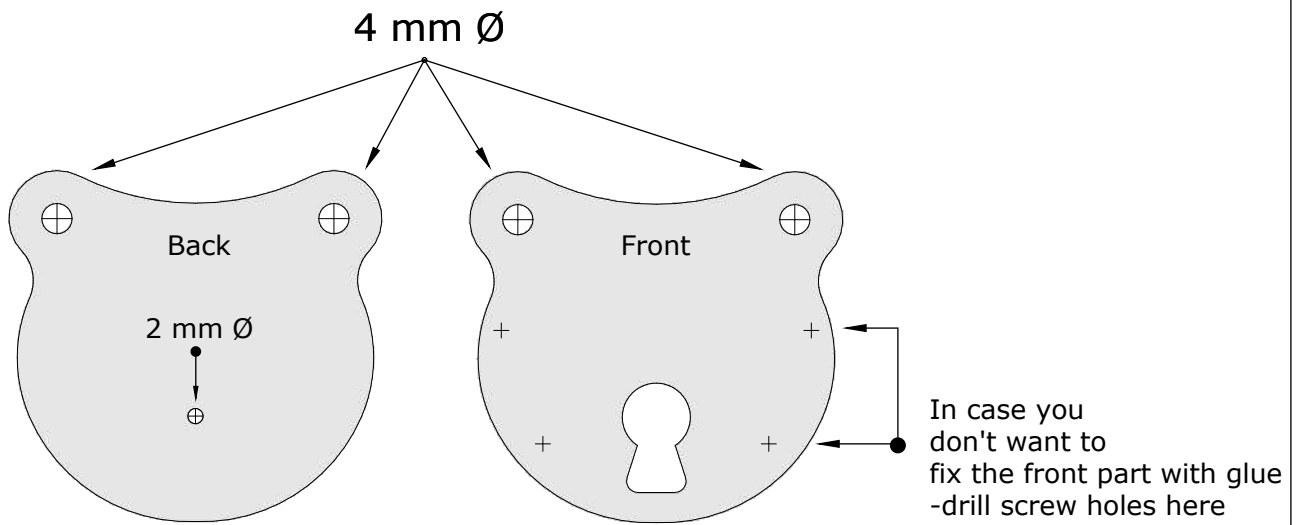

DM Idea

Scroll saw patterns & Woodworking plans

Wooden Padlock

www.dmidea.eu

DM Idea -YouTube

danielmiskoidea@gmail.com

Key shape

4 mm Thick

1:1 Scale

6 mm Thick

6-8 mm Thick