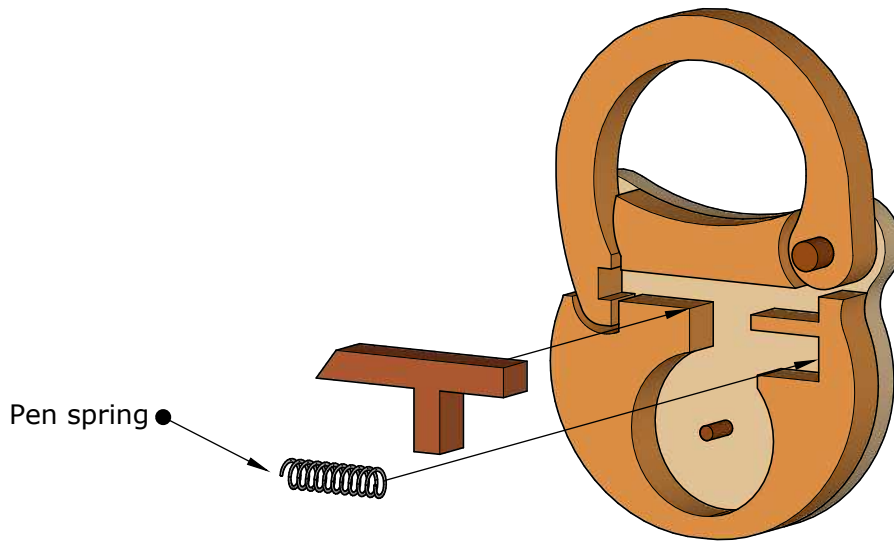

DM Idea

Scroll saw patterns & Woodworking plans

Wooden Padlock

www.dmidea.eu

DM Idea -YouTube

danielmiskoidea@gmail.com

Key shape

4 mm Thick

1:1 Scale

6 mm Thick

6-8 mm Thick