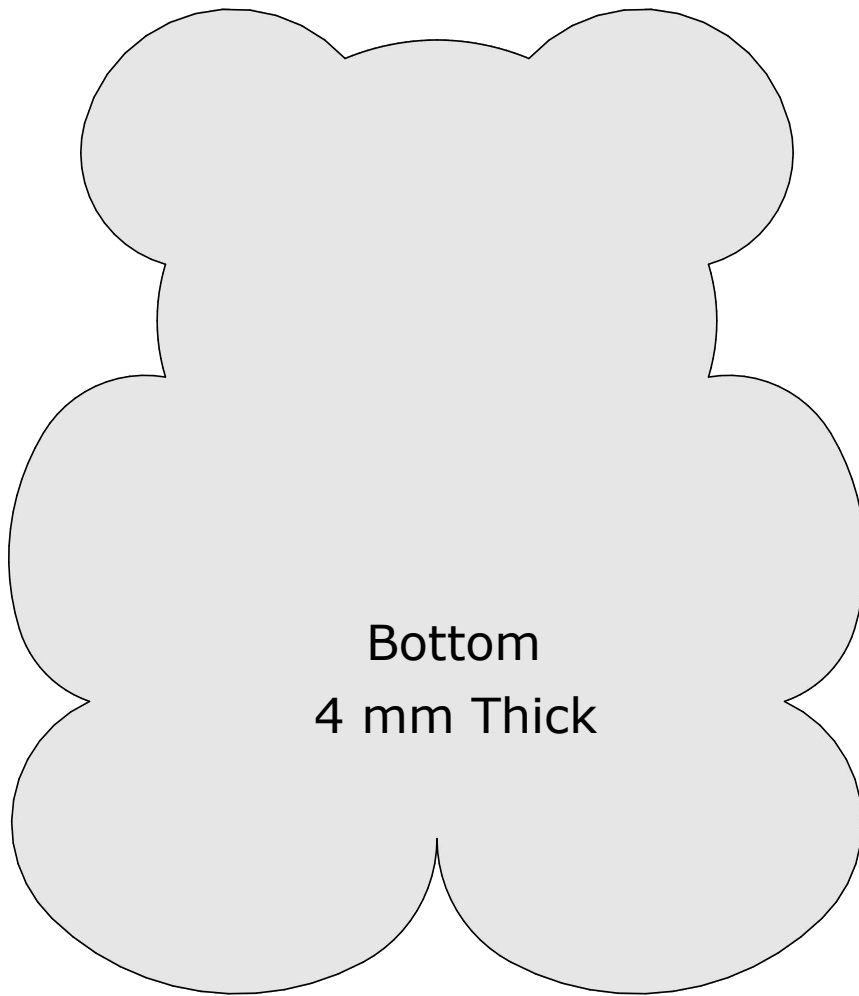

DM Idea

Scroll saw patterns & Woodworking plans

Teddy Bear Shaped Box

www.dmidea.eu

DM Idea -YouTube

danielmiskoidea@gmail.com

Patterns for personal use only.

Copyright Daniel Misko 2020

Bottom
4 mm Thick

Wall
18 mm Thick