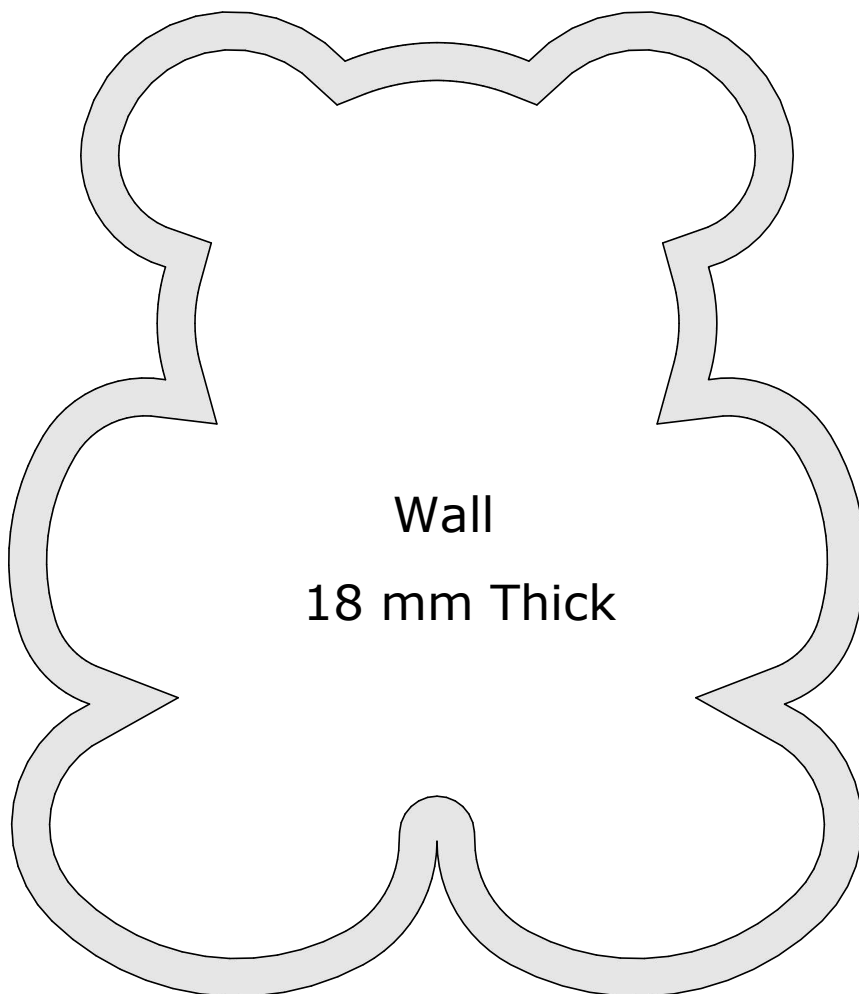

DM Idea

Scroll saw patterns & Woodworking plans

Teddy Bear Shaped Box

www.dmidea.eu

DM Idea -YouTube

danielmiskoidea@gmail.com

Patterns for personal use only.

Copyright Daniel Misko 2020

Bottom
4 mm Thick

Wall
18 mm Thick