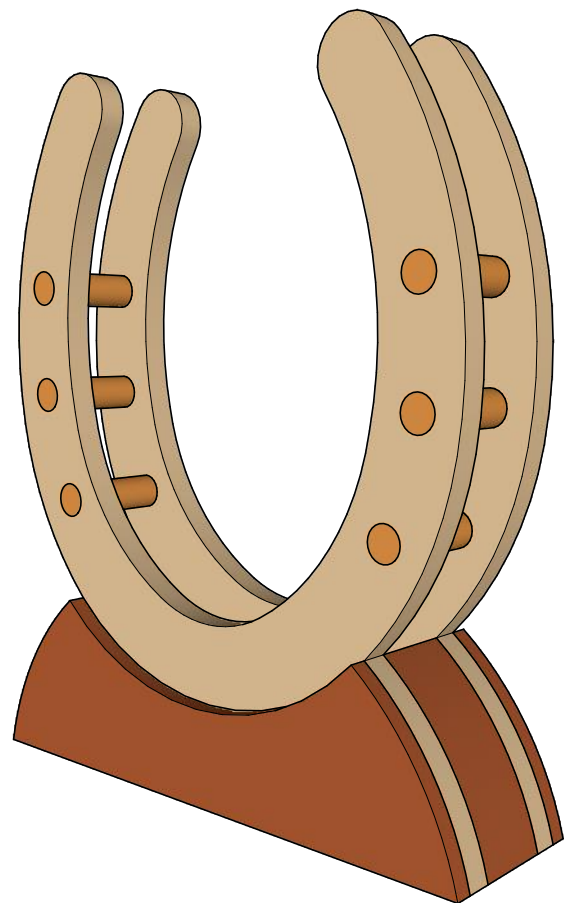

# DM Idea

Scroll saw patterns & Woodworking plans

## Horse Parkour vol.4 Horseshoe

[www.dmidea.eu](http://www.dmidea.eu)

DM Idea -YouTube

danielmiskoidea@gmail.com

8 mm diameter  
wooden dowels

## Horseshoe

# Horseshoe